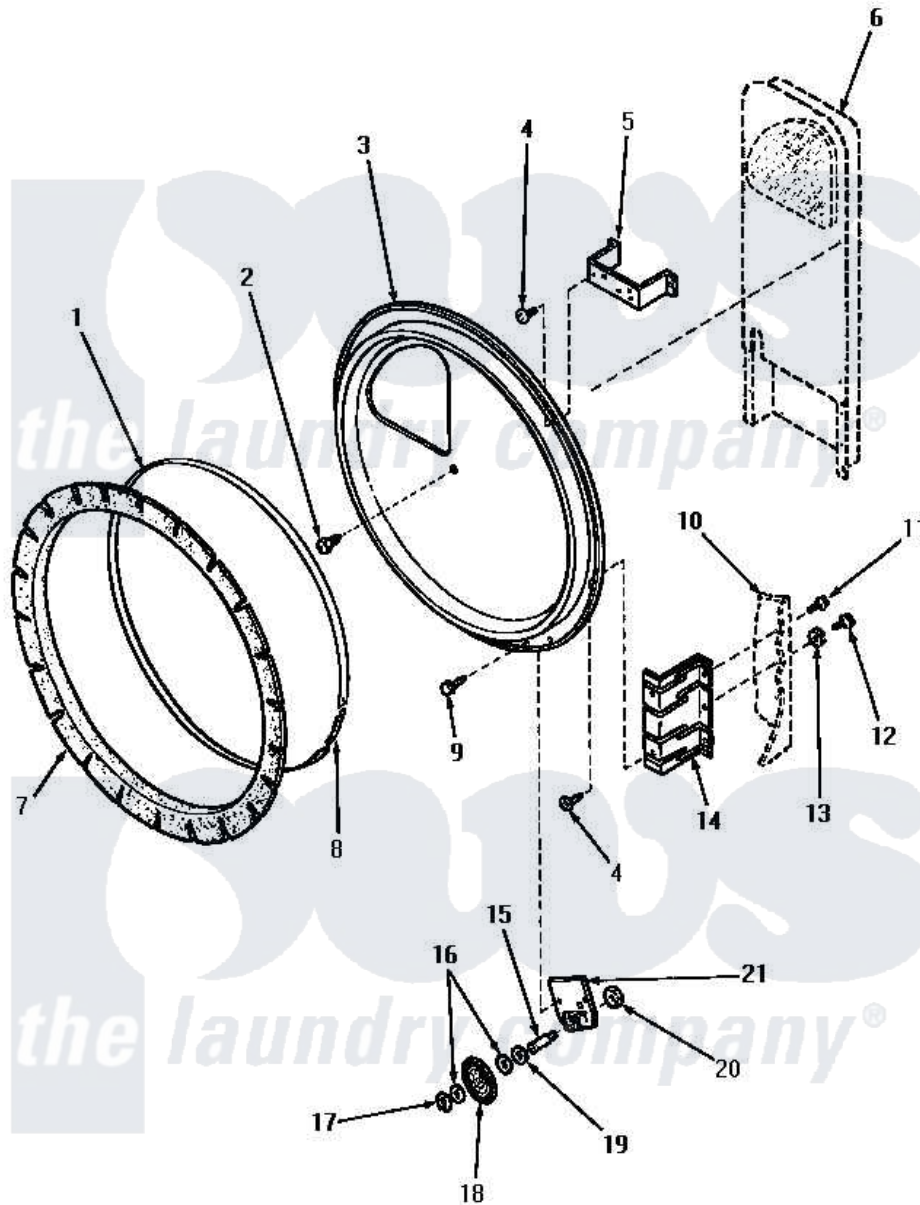

Amana AGM659 11 - REAR BLKHD, FELT SEAL & CYLINDER ROLLER

Amana Residential Amana AGM659 Dryer Parts Parts Diagram 11 - REAR BLKHD, FELT SEAL & CYLINDER ROLLER
 Click on the part number to view part

Item	Original Part Number	Replaced By	Status	Part Description
1	Y56090		Not Available	SEAL STRAP
2	23628	489464		Screw
3	Y61127		Not Available	ASSY, REAR BULKHEAD/BRKT
4	56078	M400664		SCrew Tap Trs Cr Rec 1016AB
5	60823	60823P		Bracket, Terminal Block
6	Y00000000		Not Available	SEE NOTE HEAT DUCT -- (SEE PAGE 7)
7	56088			Assembly, Seal
8	52310			Spring
9	51780	3390631		Screw, 10-16 X 3/8
10	Y00000000		Not Available	SEE NOTE CABINET -- (SEE PAGE 10, KEY 13)
11	25723	27001200		Screw
12	52909			Screw, 10B-16 X 1/2 HeX
13	51474		Not Available	WASHER, 13/64IDX1/2ODX.
14	56055		Not Available	BRACKET, BULKHEAD-REAR

15	56461		Shaft
16	52549		Washer, 501 ID X3/4 Odx
17	23748		Ring, Retaining
18	56457	62649P	Roller- CY
19	23886	Not Available	WASHER, .578IDX1.25ODX1
20	56156	358160	Nut
21	56042	Not Available	BRACKET, CYLINDER ROLLER