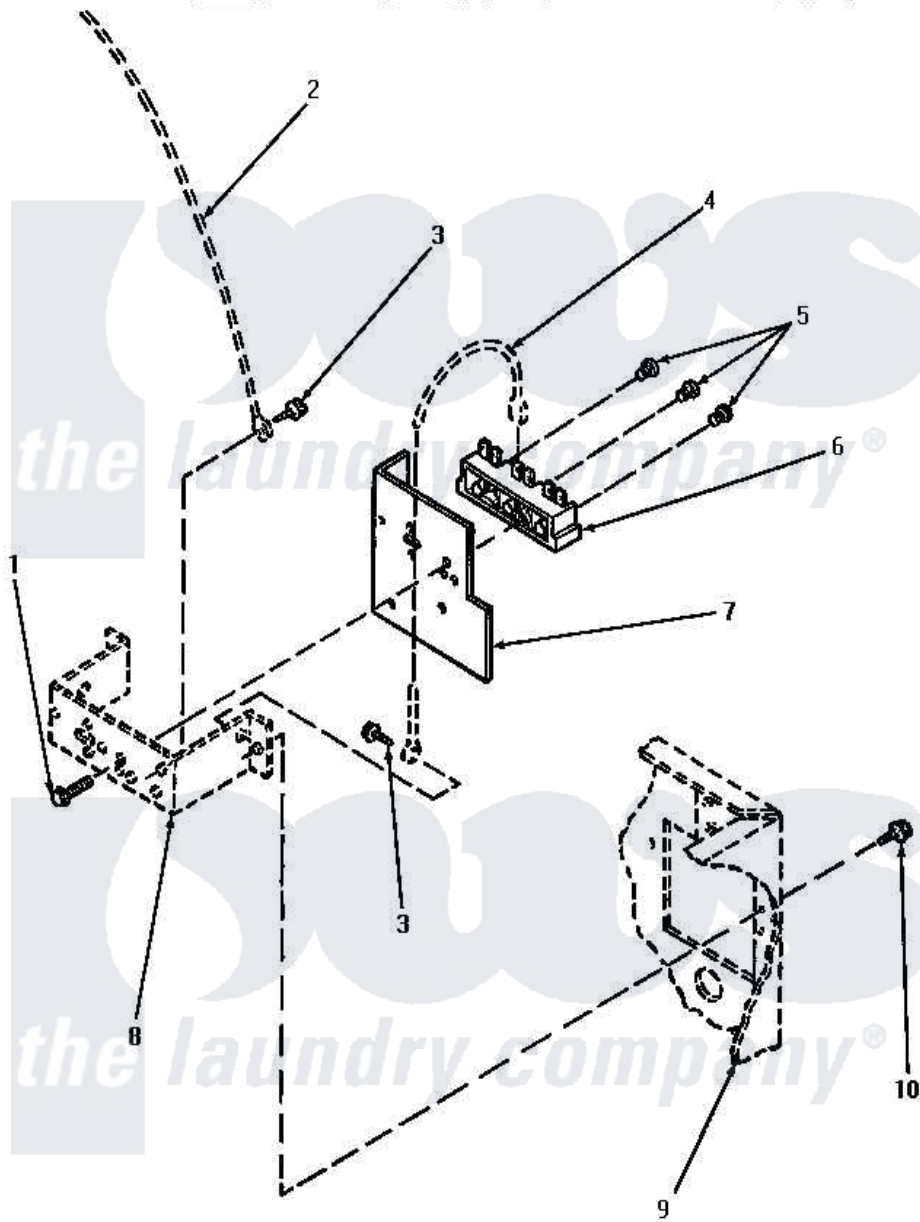

Amana AGM659 12 - TERMINAL BLOCK

Amana Residential Amana AGM659 Dryer Parts Parts Diagram 12 - TERMINAL BLOCK
 Click on the part number to view part

Item	Original Part Number	Replaced By	Status	Part Description
1	Y61200	501285		Screw, No.12 X 9/16-Pla
2	Y00000000		Not Available	SEE NOTE GROUND WIRE, GREEN
3	20530			Screw, 10-24 x 3/8 Hex
4	Y00000000		Not Available	SEE NOTE GROUND WIRE, GREEN -- (SEE NOTE 1)
5	Y61199	3400094		Screw, 10-32 X 3/8
6	61923P	61923		Block, Terminal
7	56087			Shield, Terminal Block
8	Y00000000		Not Available	SEE NOTE TERMINAL BLOCK BRACKET -- (SEE PAGE 6)
9	Y00000000		Not Available	SEE NOTE CABINET -- (SEE PAGE 10, KEY 13)
10	25723	27001200		Screw