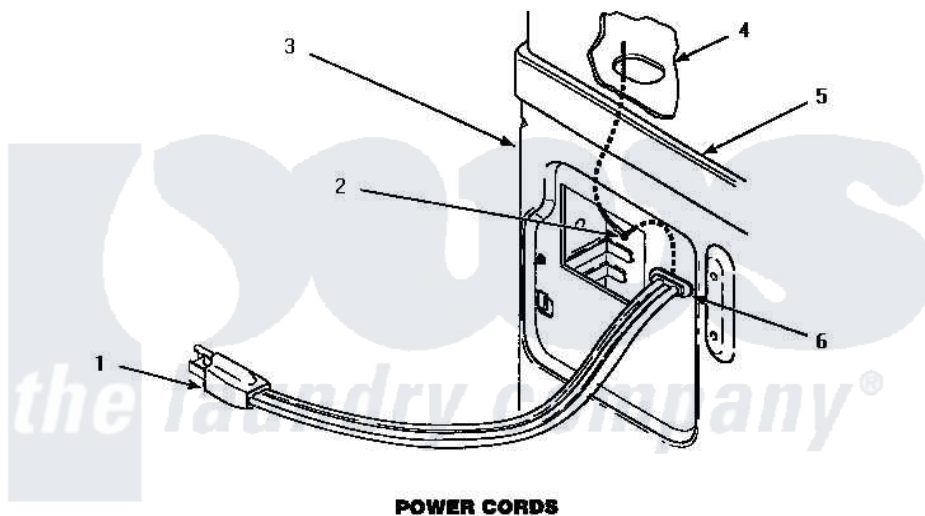

Amana AGM679L2 12 - L

Amana [Residential Amana AGM679L2 Washer Parts](#) Parts Diagram 12 - L
 Click on the part number to view part

Item	Original Part Number	Replaced By	Status	Part Description
1	Y56222	27001142		Cord, Power
2	20530			Screw, 10-24 x 3/8 Hex
3	Y00000000		Not Available	SEE NOTE CABINET -- (SEE CABINET PAGE)
4	Y00000000		Not Available	SEE NOTE CONTROL HOOD REAR PANEL -- (SEE CABINET TOP PAGE)
5	Y00000000		Not Available	SEE NOTE CABINET TOP -- (SEE CABINET TOP PAGE)
6	21903	211881		Grommet, Cord Part Not Used-Gas Models Only