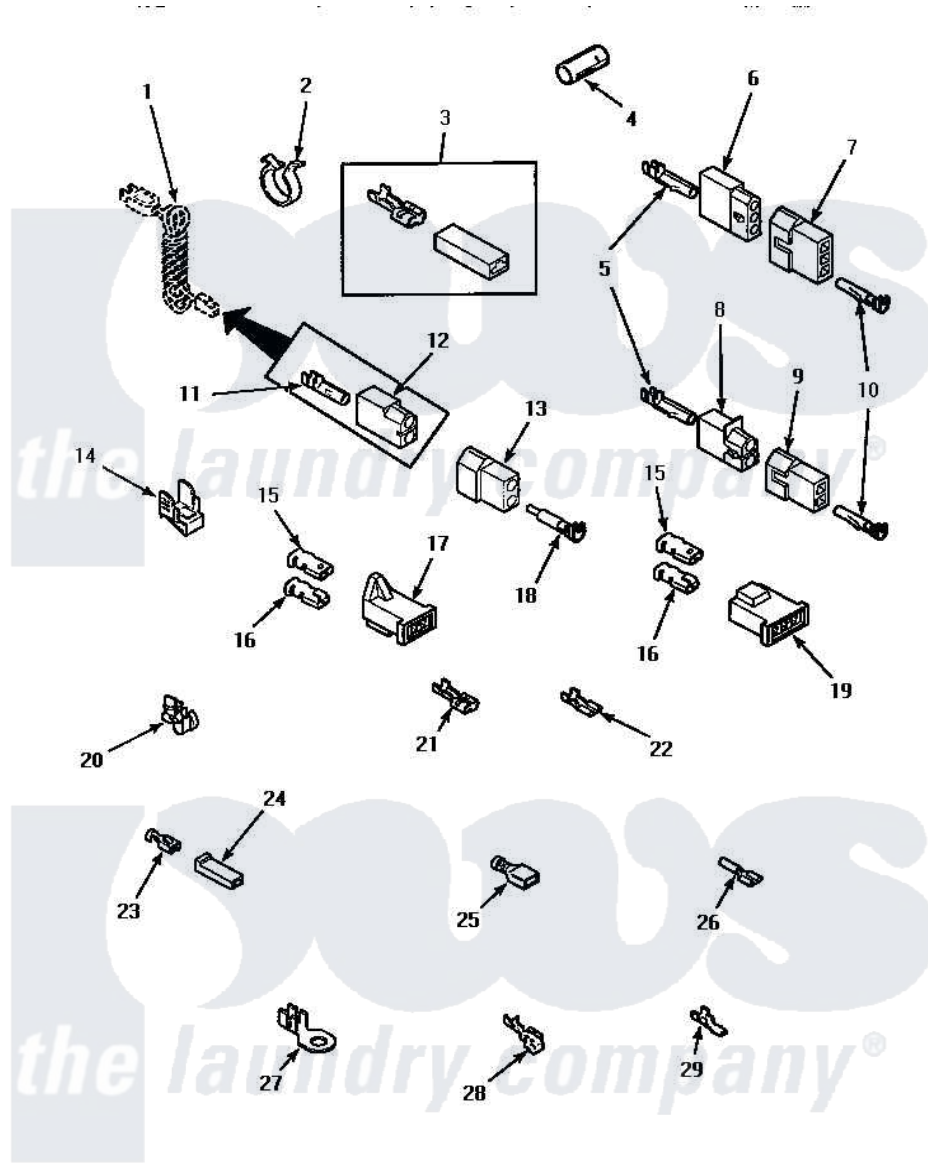

## TERMINALS

Amana [Residential Amana AGM679L2 Washer Parts](#) Parts Diagram 13 - L  
 Click on the part number to view part

Item	Original Part Number	Replaced By	Status	Part Description
1	Y00000000		Not Available	SEE NOTE POWER CORD
2	61510	<a href="#">504034</a>		Clip, Wire
3	<a href="#">Y00237</a>			Terminal-Female 1/4 ((1) 12 GAUGE Wire Or(2) 18 GA
4	Y21365	<a href="#">503670</a>		Sleeve Insulator
5	Y00117	<a href="#">5011-XX</a>		093 Female Socket
6	23039	<a href="#">697780</a>		Receptacle,
7	<a href="#">23040</a>			Plug-3 Circuit
8	<a href="#">56451</a>			Receptacle, 2 Circuit
9	<a href="#">56448</a>			Terminal Block Plug
10	<a href="#">Y00116</a>			Terminal, Pin-Male
11	<a href="#">00130</a>			Terminal, Pin-1/8 Femal
12	<a href="#">56265</a>			Receptacle, 2 Circuit
13	<a href="#">56266</a>			Plug
14	Y00161	<a href="#">B5733302</a>		Clip, Ground
15	<a href="#">Y00189</a>			Terminal, Spade
16	<a href="#">Y00190</a>			Connector-Receptacle