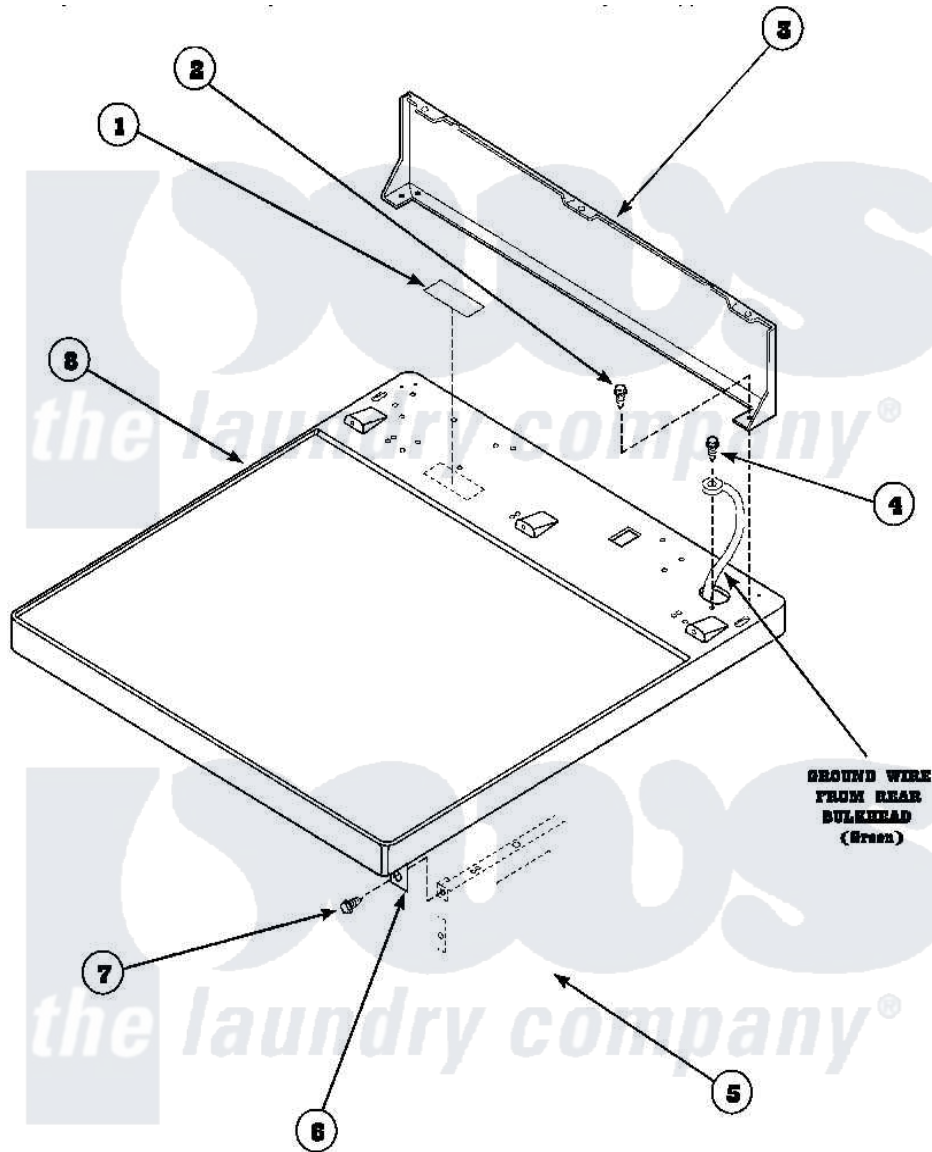

Amana AGM679L2 (BOM: PAGM679L2) 01 - CABINET TOP AND CONTROL HOOD REAR PANEL

Amana Residential Amana AGM679L2 (BOM: PAGM679L2) Washer Parts Parts Diagram 01 - CABINET TOP AND CONTROL HOOD REAR PANEL
 Click on the part number to view part

Item	Original Part Number	Replaced By	Status	Part Description
1	24903		Not Available	STICKER,DISCONNECT POW
2	501086	90767		Screw, 8A X 3/8 HeX Washer Head Tapping
3	500343		Not Available	PANEL,BACK(HOME HOOD)
4	20530			Screw, 10-24 x 3/8 Hex
5	500001P		Not Available	(ADD LETTER BEFORE "P" IN PART
6	500084	40130801		Bracket, Top Mount
7	33562	27001200		Screw
8	500085P		Not Available	(ADD LETTER L-L, W-W TO PART N