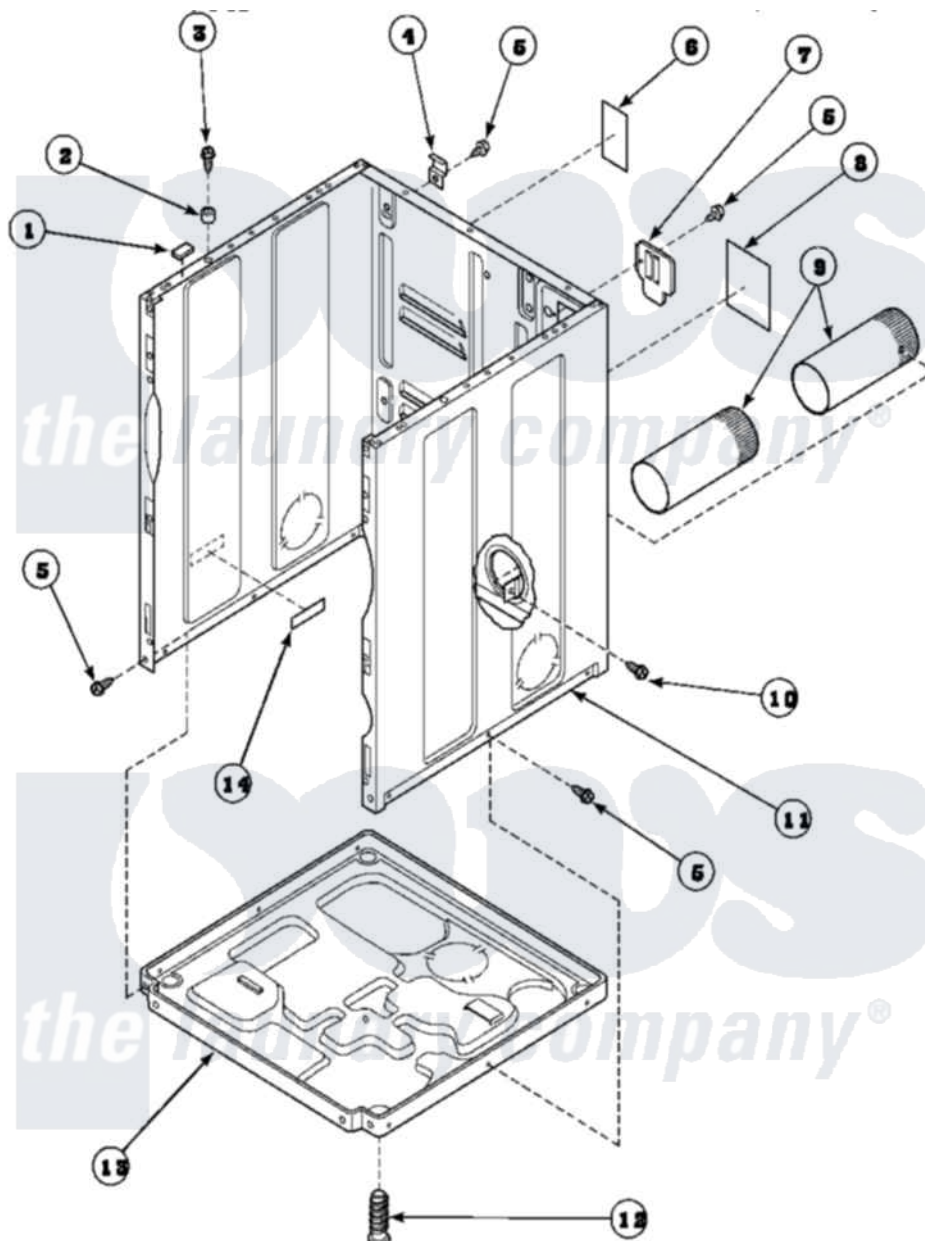

Amana AGM679L2 (BOM: PAGM679L2) 02 - CABINET, EXHAUST DUCT AND BASE

Amana Residential Amana AGM679L2 (BOM: PAGM679L2) Washer Parts Parts Diagram 02 - CABINET, EXHAUST DUCT AND BASE

[Click on the part number to view part](#)

Item	Original Part Number	Replaced By	Status	Part Description
1	Y56128			Pad, Bumper
2	56079	505187		Locator, Panel
3	32671	Y014874		Screw, Idler Arm And Sleeve
4	500003			Hinge, Top
5	33562	27001200		Screw
6	500670		Not Available	STICKER NG OR MIXED GA
7	500114	510903		Plate Access Panel
8	501289		Not Available	(ELECTRIC MODELS)
9	500064	505518		Duct, Exhaust
10	501668	503688		Screw, 10B-16 X .34 I
11	500001P		Not Available	(ADD LETTER BEFORE "P" IN PART
12	Y500101			Leg, Leveling
13	500070			Base, Dryer
14	61294		Not Available	(ELECTRIC MODELS)