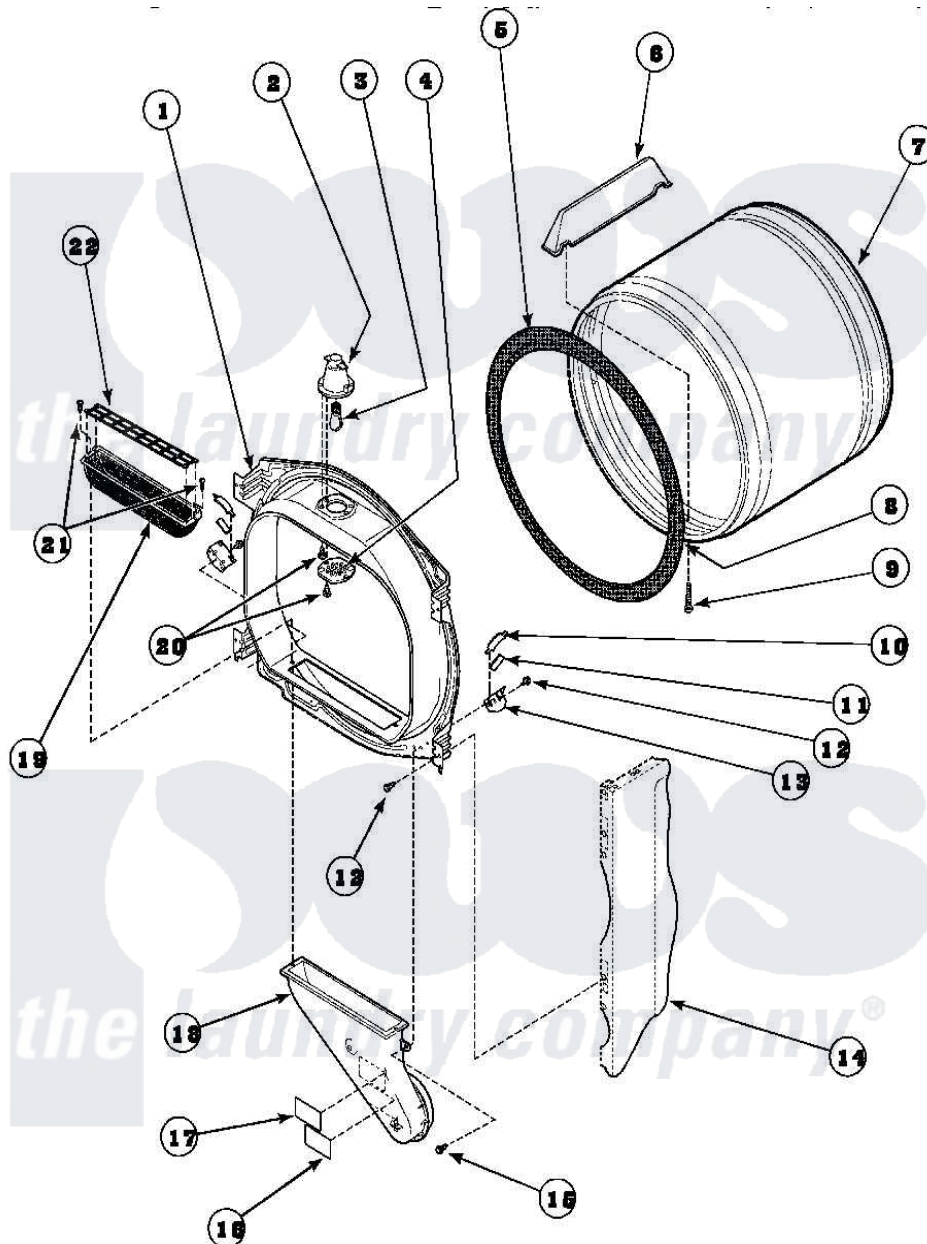

Amana AGM679L2 (BOM: PAGM679L2) 03 - FR BLKHD, AIR DUCT, FELT SEAL & CYLINDER

Amana Residential Amana AGM679L2 (BOM: PAGM679L2) Washer Parts Parts Diagram 03 - FR BLKHD, AIR DUCT, FELT SEAL & CYLINDER
 Click on the part number to view part

Item	Original Part Number	Replaced By	Status	Part Description
1	500016W			Assembly, Bulkhead Front Complete
"	500117W		Not Available	ASSY,BULKHEAD-FRONT-COMP
2	500153		Not Available	CYLINDER LIGHT HOUSING
3	Y60954	67001316		Bulb, Light
4	500094		Not Available	LENS,DRUM LIGHT
5	501801	37001132		Seal, Cylinder
6	500022	510102		Baffle- SH
7	500013WP		Not Available	ASSY,CYLINDER-HOME-
8	22506P	511637P		Adh Dow 737 Clr 3 Oz Tube
9	Y62588			Screw, 10BT-12 X 1 Tap
10	Y501676	37001298		Glide- Dry
11	500121	510189		Pad Felt
12	501668	503688		Screw, 10B-16 X .34 I

13	501554	12002090	Bracket
14	500070		Base, Dryer
15	Y31645	27001200	Screw
16	56259		Not Available
17	500049		Not Available
18	502231		Not Available
19	502140P		Filter, Lint Kit
20	500227	505295	Screw, No.8ab-16 x 3/4 PH
21	500226		Screw, 8b-16 x 5/8 Tap
22	502092		Cover, Lint Filter