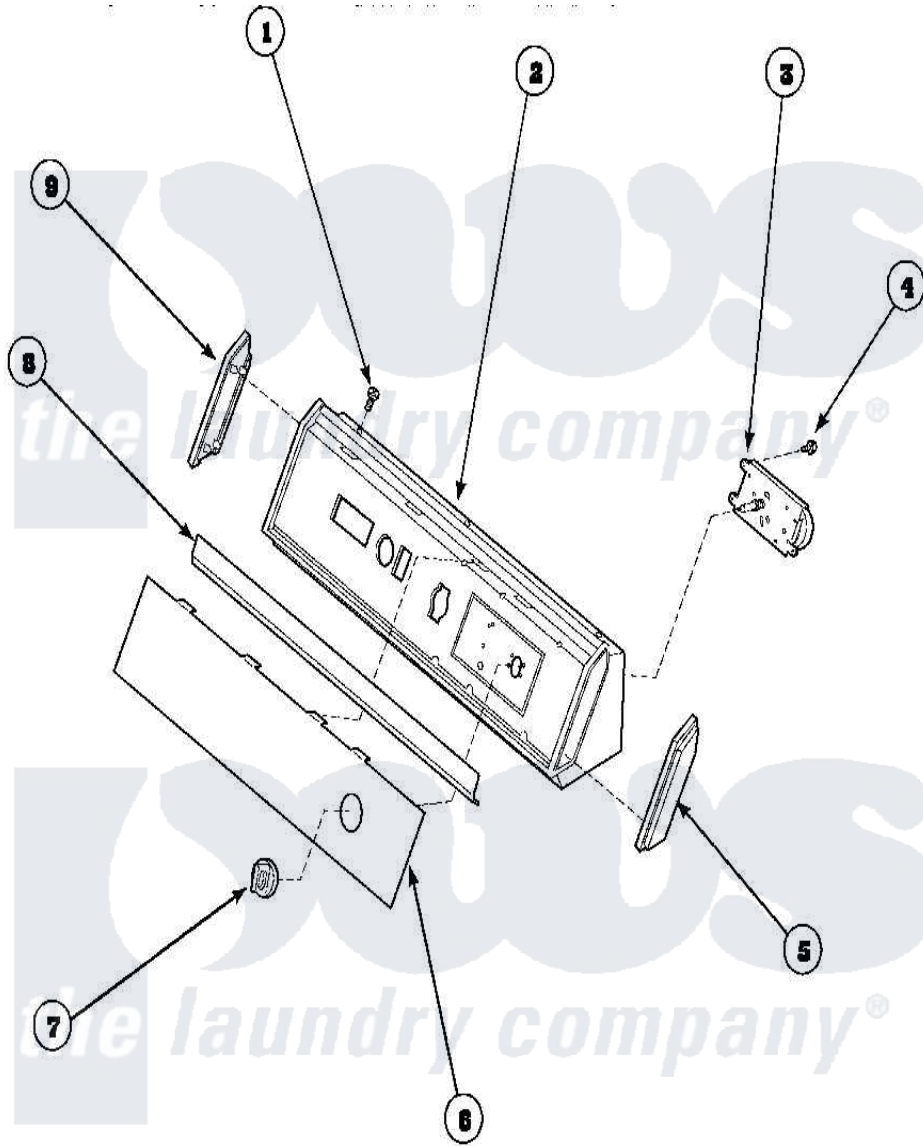

Amana AGM679L2 (BOM: PAGM679L2) 05 - GRAPHIC PANEL, CONTROL HOOD AND CONTROLS

Amana Residential Amana AGM679L2 (BOM: PAGM679L2) Washer Parts Parts Diagram 05 - GRAPHIC PANEL, CONTROL HOOD AND CONTROLS
 Click on the part number to view part

Item	Original Part Number	Replaced By	Status	Part Description
1	32993		Not Available	SCREW, No.8ABX3/4 POZIDRI
"	31752		Not Available	SCREW, No.8ABX3/4 POZIDRI
2	62745	660966		Switch-WL
"	59937		Not Available	ASSY, HOOD MTG
3	501881		Not Available	TIMER
4	501086	90767		Screw, 8A X 3/8 HeX Washer Head Tapping
5	31248			Cap, End-RH-Chrome
6	502202			Panel, Graphics Black
7	62234		Not Available	ASSY, TIMER KNOB & SKIRT WHITE
"	62176		Not Available	ASSY, TIMER KNOB & SKIR
8	61849R		Not Available	TRIM, CONT PNL TOP
9	31249		Not Available	CAP, END-L.H.-CHROME