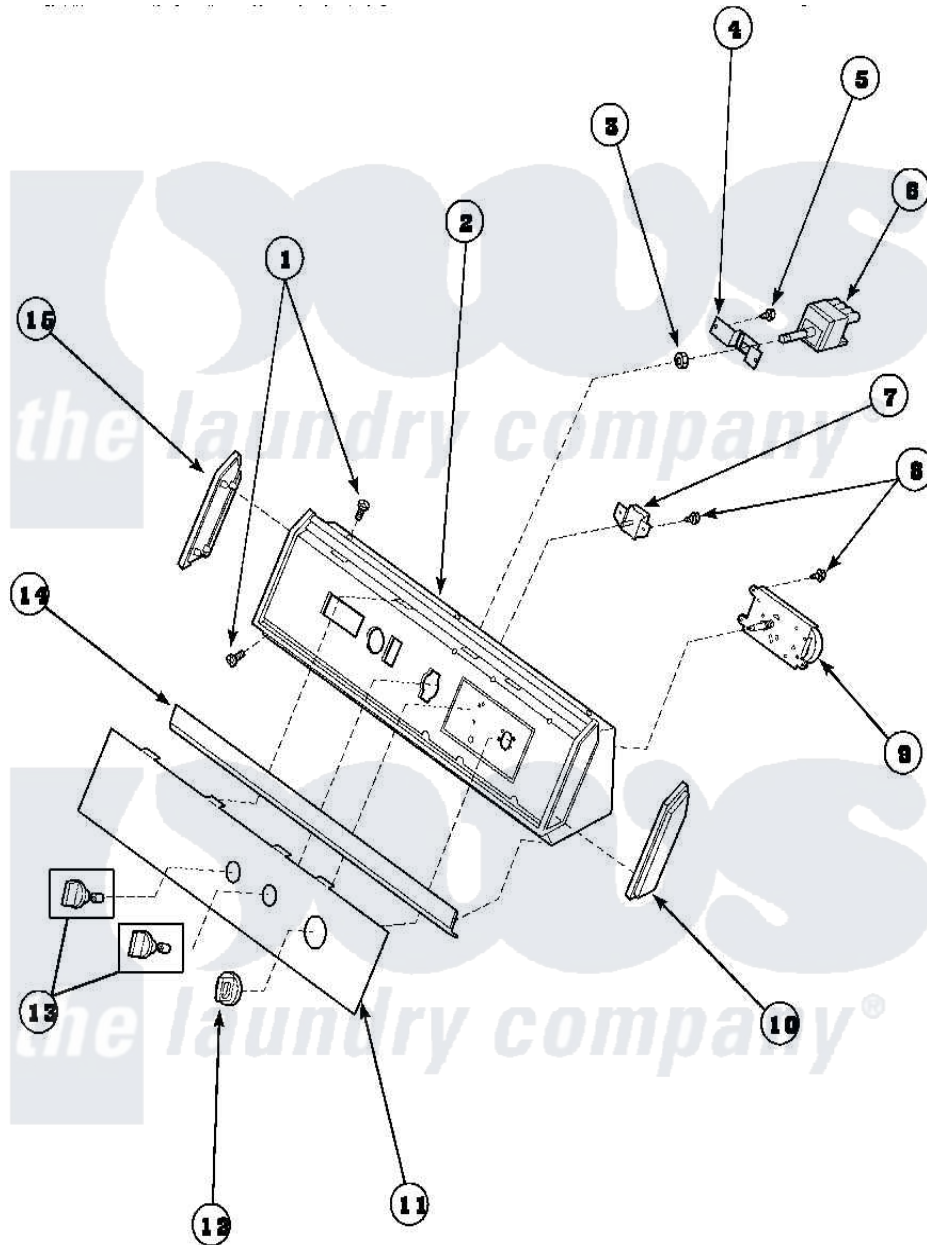

**Amana AGM679L2 (BOM: PAGM679L2) 06 - GRAPHIC PANEL, CONTROL HOOD AND CONTROLS**

Amana Residential Amana AGM679L2 (BOM: PAGM679L2) Washer Parts Parts Diagram 06 - GRAPHIC PANEL, CONTROL HOOD AND CONTROLS  
 Click on the part number to view part

Item	Original Part Number	Replaced By	Status	Part Description
1	32993		Not Available	SCREW, No.8ABX3/4 POZIDRI
"	31752		Not Available	SCREW, No.8ABX3/4 POZIDRI
2	62745	<a href="#">660966</a>		Switch-WL
"	59937		Not Available	ASSY, HOOD MTG
3	57584		Not Available	NUT
4	<a href="#">59704</a>			Bracket, Switch Mount
5	<a href="#">31260</a>			Screw, No.8 X 3/8 Ind H
6	Y61511		Not Available	SWITCH,FABRIC SELECTOR
7	<a href="#">500823</a>			Signal, Rotary
8	501086	<a href="#">90767</a>		Screw, 8A X 3/8 HeX Washer Head Tapping
9	<a href="#">502963</a>			Timer, 3 Cycle
10	<a href="#">31248</a>			Cap, End-RH-Chrome
11	502203		Not Available	PANEL, GRAPHICS GRAY