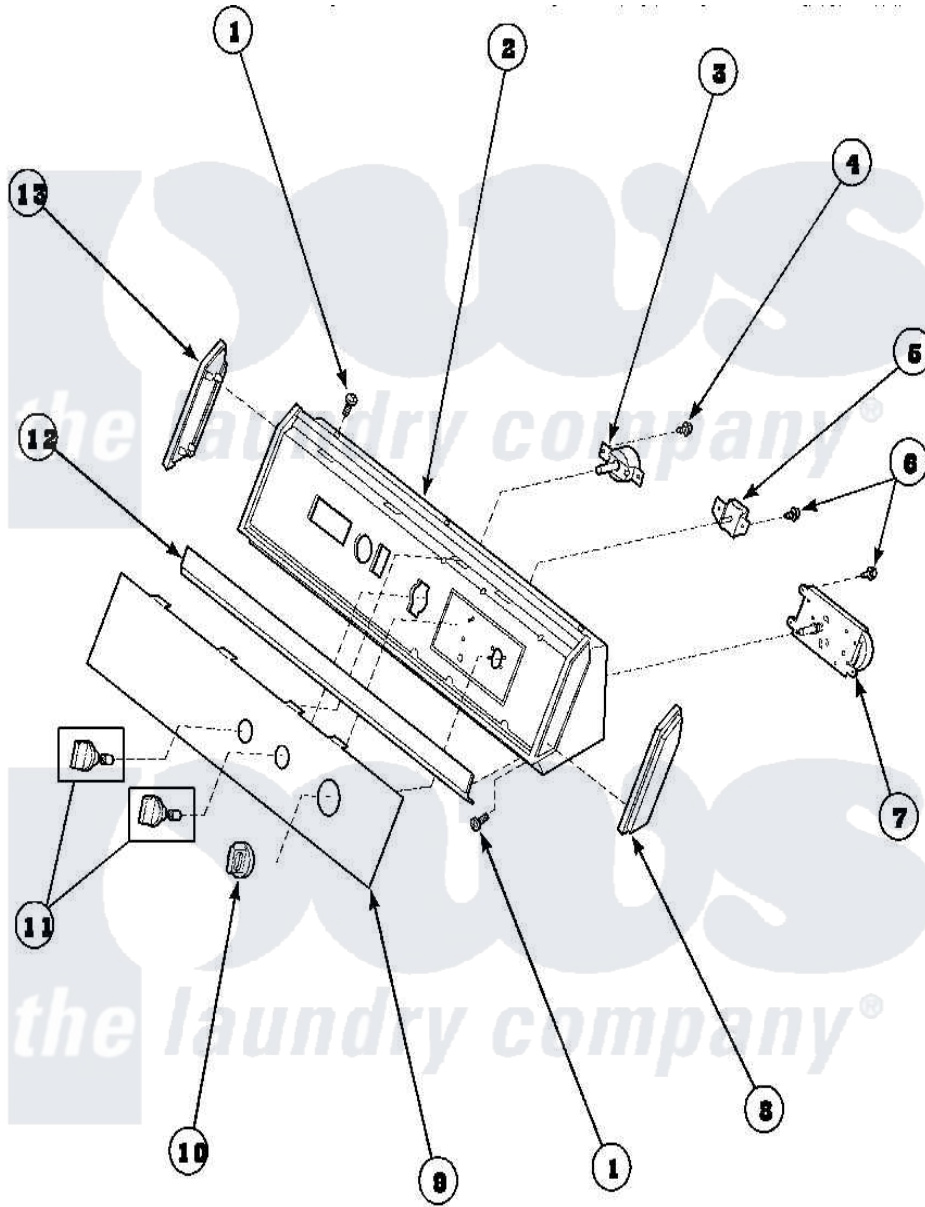

Amana AGM679L2 (BOM: PAGM679L2) 07 - GRAPHIC PANEL, CONTROL HOOD AND CONTROLS

Amana Residential Amana AGM679L2 (BOM: PAGM679L2) Washer Parts Parts Diagram 07 - GRAPHIC PANEL, CONTROL HOOD AND CONTROLS
 Click on the part number to view part

Item	Original Part Number	Replaced By	Status	Part Description
1	32993		Not Available	SCREW, No.8ABX3/4 POZIDRI
"	31752		Not Available	SCREW, No.8ABX3/4 POZIDRI
2	62745	660966		Switch-WL
"	59937		Not Available	ASSY, HOOD MTG
3	62173			Switch, Temperature Select
4	31260			Screw, No.8 X 3/8 Ind H
5	500823			Signal, Rotary
6	501086	90767		Screw, 8A X 3/8 HeX Washer Head Tapping
7	502967	502967P		Timer 5 Cycle Package
8	31248			Cap, End-RH-Chrome
9	502200	154089501		Control Electrical
"	502445		Not Available	PANEL, GRAPHICS WHITE
10	62234		Not Available	ASSY, TIMER KNOB & SKIRT

10	02204	Not Available	WHITE
"	62176	Not Available	ASSY,TIMER KNOB & SKIR
11	33610		Assembly, Knob-Rotary-Black
"	33688	36701W	Knob
12	61849R	Not Available	TRIM, CONT PNL TOP
13	31249	Not Available	CAP,END-L.H.-CHROME