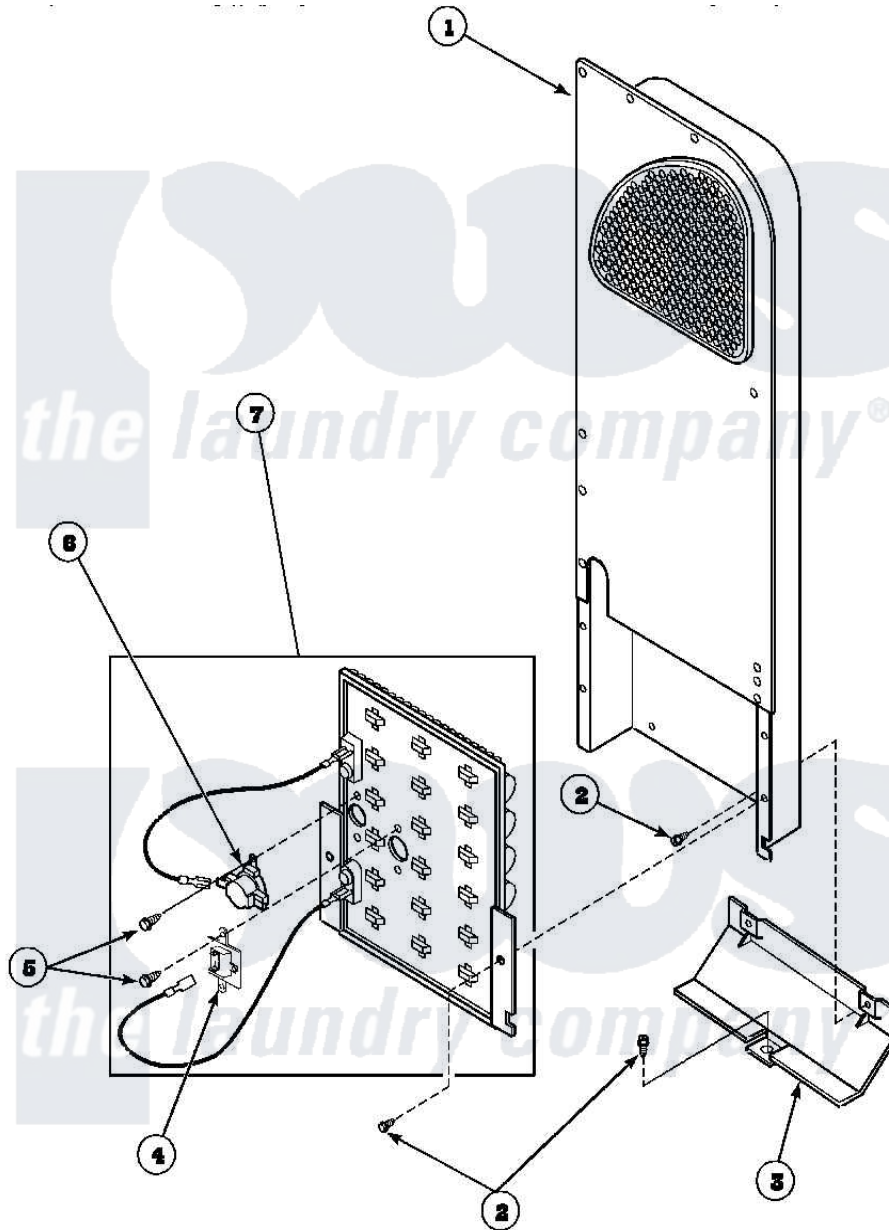

**Amana AGM679L2 (BOM: PAGM679L2) 08 - HEATER BOX ASSY
ORIGINALLY ON ELEC DRYER**

Amana Residential Amana AGM679L2 (BOM: PAGM679L2) Washer Parts Parts Diagram 08 - HEATER BOX ASSY ORIGINALLY ON ELEC DRYER
Click on the part number to view part

Item	Original Part Number	Replaced By	Status	Part Description
1	500179P	503605		Assembly, Heater Duct
2	501668	503688		Screw, 10B-16 X .34 I
3	60952		Not Available	SHIELD,HEAT DUCT
4	62600	40113801		Fuse, Thermal
5	23222	3177991		Screw
6	Y62641	W10116735		Thermistor-Fix
7	61928			Heater Assembly 208V
"	61927			Heater Assembly