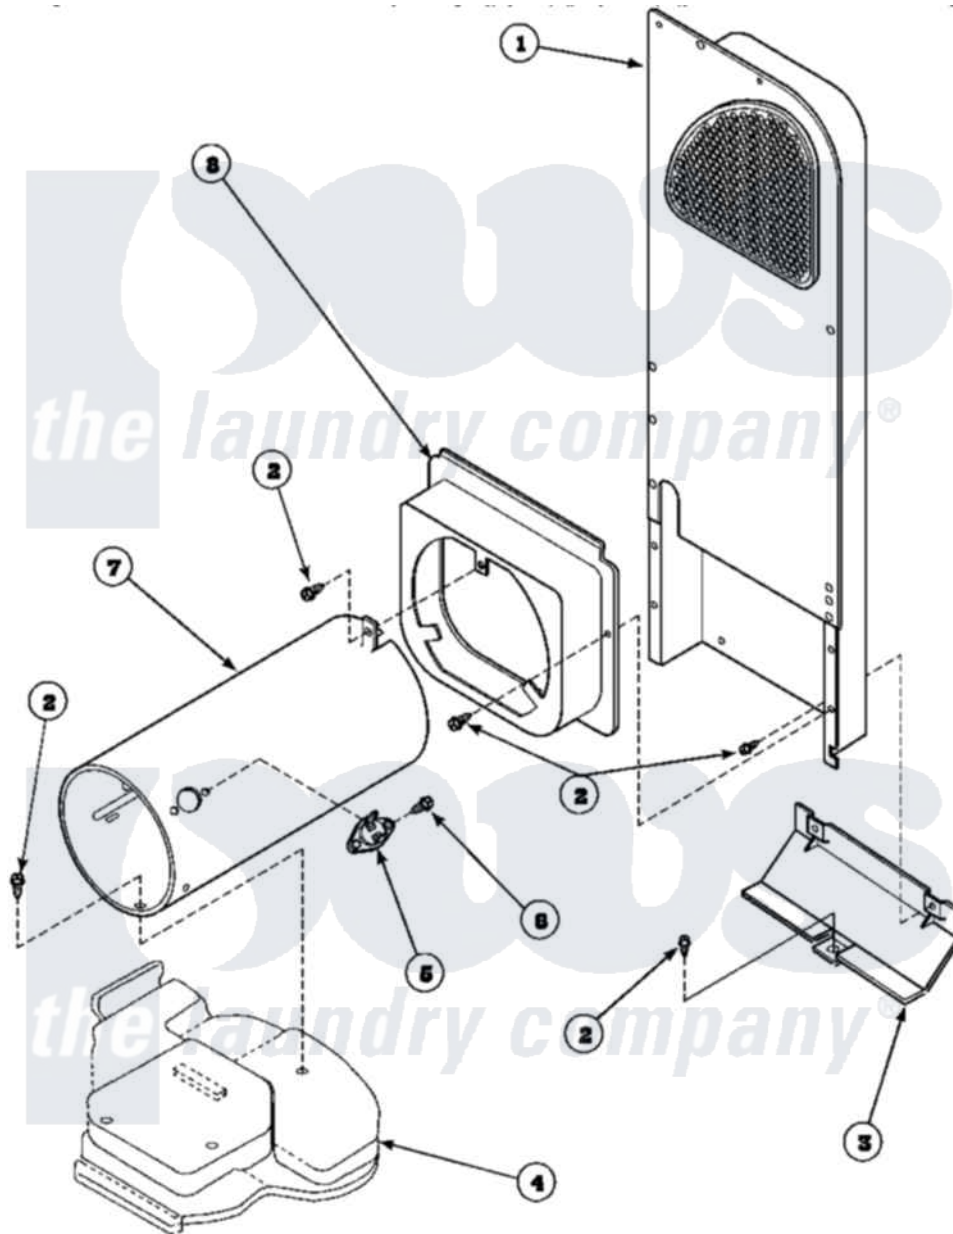

**Amana AGM679L2 (BOM: PAGM679L2) 09 - HEATER BOX ASSY
ORIGINALLY ON GAS DRYER**

Amana Residential Amana AGM679L2 (BOM: PAGM679L2) Washer Parts Parts Diagram 09 - HEATER BOX ASSY ORIGINALLY ON GAS DRYER
Click on the part number to view part

| Item | Original Part Number | Replaced By | Status | Part Description |
|------|------------------------|------------------------|---------------|-----------------------|
| 1 | 500179P | 503605 | | Assembly, Heater Duct |
| 2 | 501668 | 503688 | | Screw, 10B-16 X .34 I |
| 3 | 60952 | | Not Available | SHIELD,HEAT DUCT |
| 4 | 500070 | | | Base, Dryer |
| 5 | Y61886 | | | Thermostat, Limit-Blk |
| 6 | 51782 | | Not Available | SCREW, 6B-20X5/16 |
| 7 | 61974 | | Not Available | BURNER HOUSING |
| 8 | 500122 | 510101 | | Shroud Heat Duct |