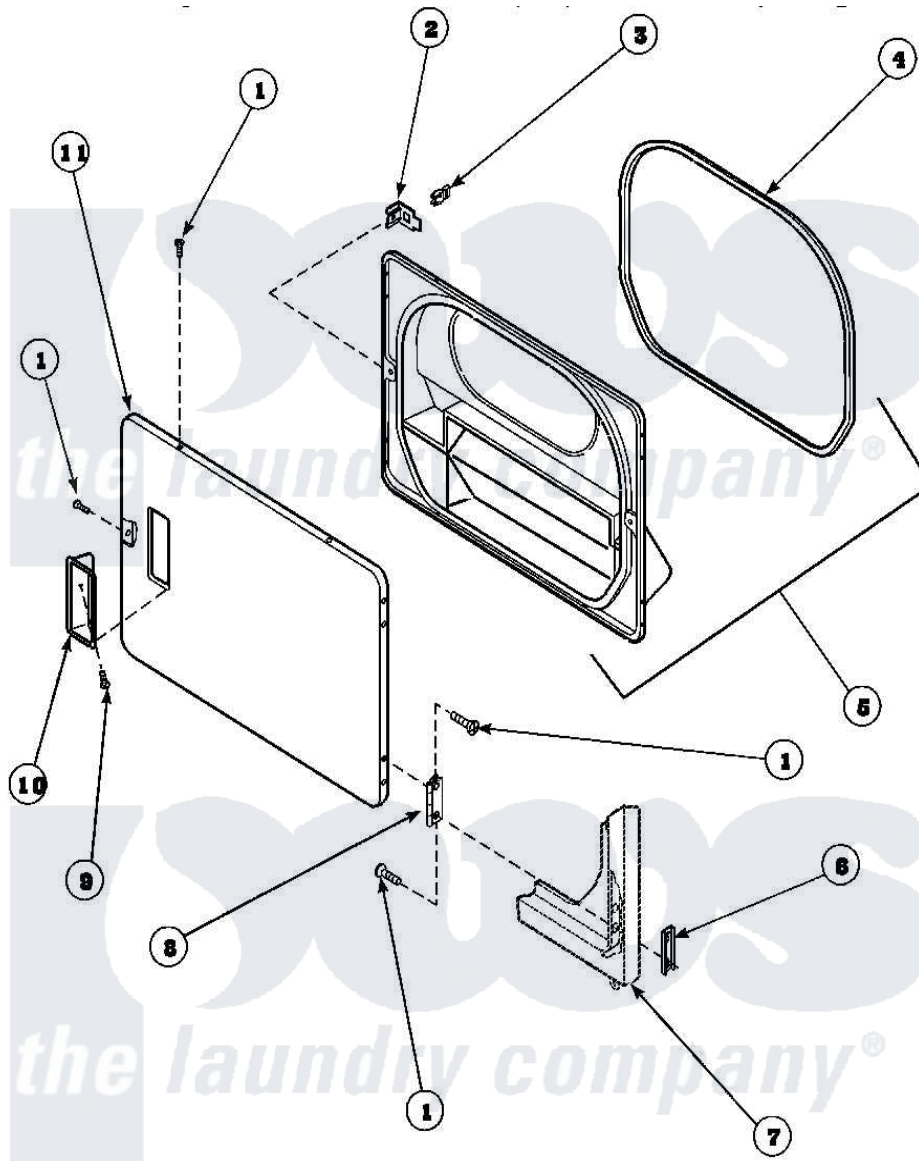

# Amana AGM679L2 (BOM: PAGM679L2) 11 - LOADING DOOR

Amana [Residential Amana AGM679L2 \(BOM: PAGM679L2\) Washer Parts](#) Parts Diagram 11 - LOADING DOOR  
 Click on the part number to view part

Item	Original Part Number	Replaced By	Status	Part Description
1	<a href="#">500226</a>			Screw, 8b-16 x 5/8 Tap
2	500223	<a href="#">40116201</a>		Bracket, Door Strike
3	500039	<a href="#">510181</a>		Strike Doormetal
4	500200		Not Available	SEAL, DOOR
5	500199		Not Available	ASSY, LINER & SEAL
6	<a href="#">500236</a>			Clip, Door Hinge Mount
7	500033		Not Available	FRONT PANEL
8	500041	<a href="#">Y503676</a>		Hinge, Door And Top
9	500297	<a href="#">8281236</a>		Screw
10	500042		Not Available	DOOR PULL
11	<a href="#">500040</a>			Outer Door Panel
NI	500035		Not Available	COMPLETE LOADING DOOR ASSEMBLY