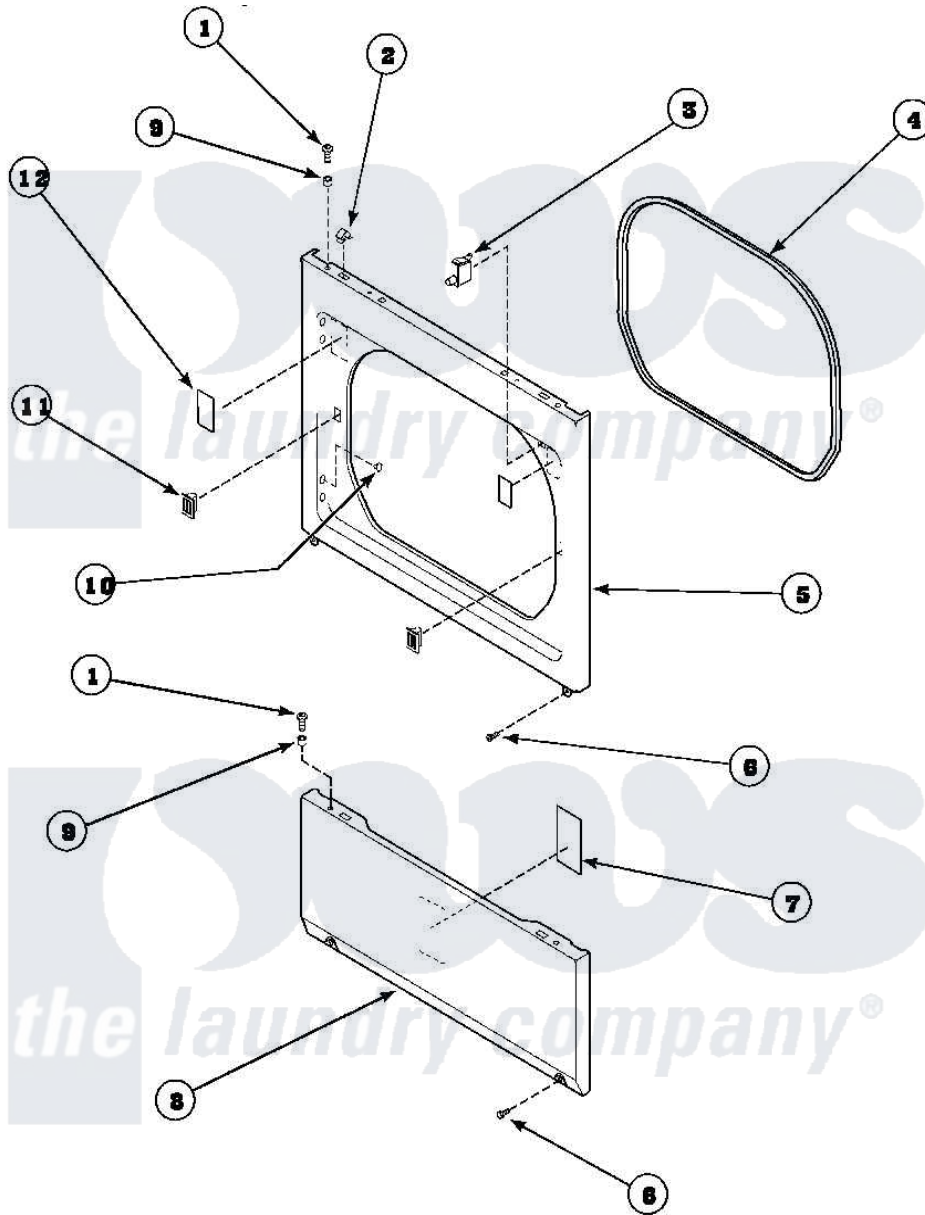

Amana AGM679L2 (BOM: PAGM679L2) 12 - LOWER ACCESS PANEL, FRONT PANEL AND SEAL

Amana Residential Amana AGM679L2 (BOM: PAGM679L2) Washer Parts Parts Diagram 12 - LOWER ACCESS PANEL, FRONT PANEL AND SEAL
 Click on the part number to view part

Item	Original Part Number	Replaced By	Status	Part Description
1	32671	Y014874		Screw, Idler Arm And Sleeve
2	28835	22001650		Fastener, Spring
3	Y62872	W10169313		Switch-Dor
4	500034			Seal, Front Panel
5	500033		Not Available	FRONT PANEL
6	33562	27001200		Screw
7	500670		Not Available	STICKER NG OR MIXED GA
8	500044		Not Available	LOWER ACCESS PANEL
9	56079	505187		Locator, Panel
10	500227	505295		Screw, No.8ab-16 x 3/4 PH
11	54660	LA-1003		Door Catch Kit
12	500281		Not Available	STICKER