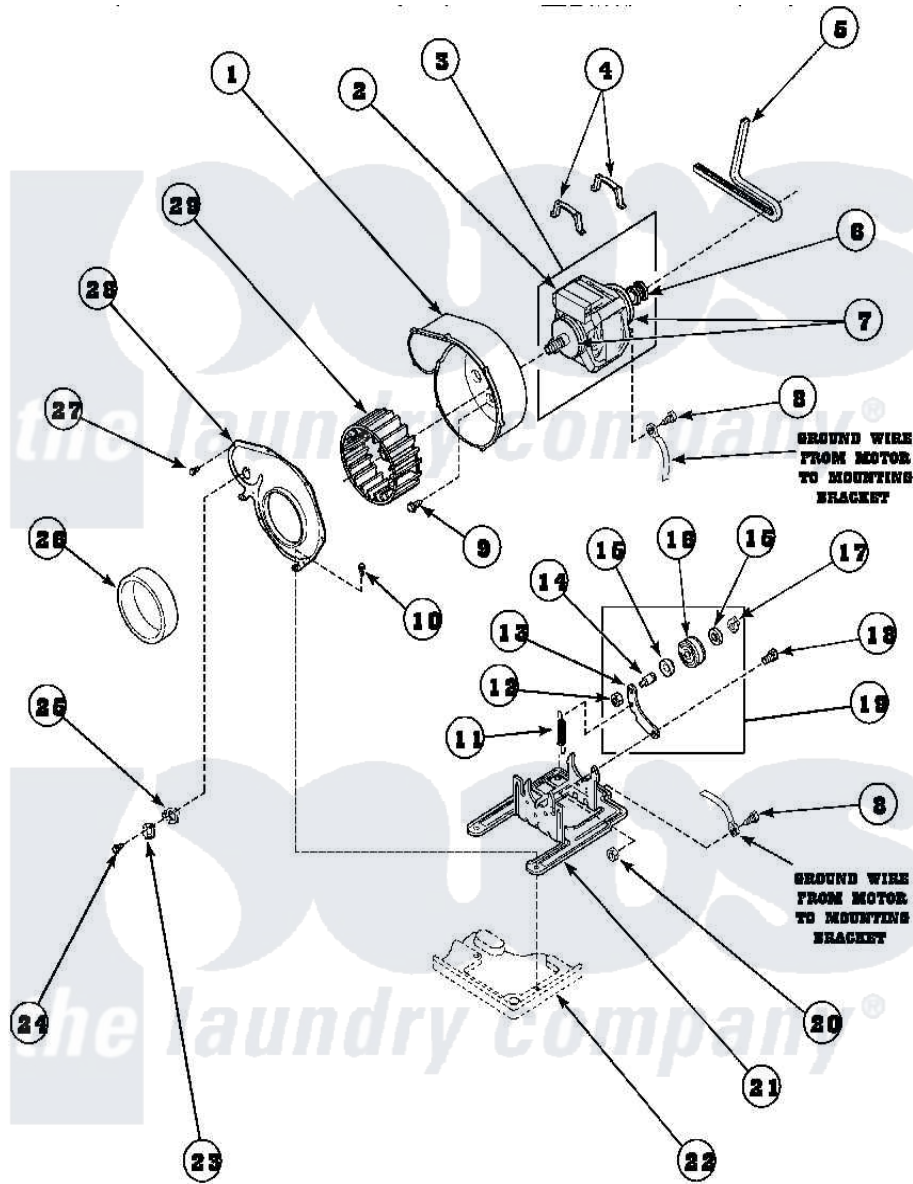

Amana AGM679L2 (BOM: PAGM679L2) 14 - MOTOR, EXHAUST FAN AND BELT

Amana Residential Amana AGM679L2 (BOM: PAGM679L2) Washer Parts Parts Diagram 14 - MOTOR, EXHAUST FAN AND BELT

Click on the part number to view part

Item	Original Part Number	Replaced By	Status	Part Description
1	56020			Housing, Blower
2	501218		Not Available	MOTOR SWITCH (DOES NOT INCLUDE THERMAL PROT
3	501211	2200376		Motor
4	Y58047	660658		Clamp, Motor Mounting 343481 685441
5	59174	40111201		Belt, Cylinder
6	500011			Pulley, Motor
7	590P3			Motor Hub Ring Kit
8	20530			Screw, 10-24 x 3/8 Hex
9	501668	503688		Screw, 10B-16 X .34 I
10	33562	27001200		Screw
11	56076			Spring, Idler
12	56156	358160		Nut
13	500910	37001144		Assembly- Idler

14	56461		Shaft
15	52549		Washer, 501 ID X3/4 Odx
16	Y54414		Assembly, Wheel And Bearing
17	23748		Ring, Retaining
18	500824		Screw, 1/4-20 Unc Hex
19	500269	37001287	Assembly, Idler Lever/Shaft/Pulley
20	52566	27001225	Nut, Jam Mid Lock 1/4-20
21	500822	503613	Mount, Motor
22	500070		Base, Dryer
23	Y61372		Thermostat
"	503551		Thermostat, Cycling
"	56410		Thermostat
24	23222	3177991	Screw
"	Y33561	489464	Screw
25	61401	61623	Thermostat, Heater-BR
26	500313		Seal, Blower Housing
27	31260		Screw, No.8 X 3/8 Ind H
28	500078	511969P	Kit Blower Housing And Cover
29	56000	510139P	Assembly Blower Fan Package