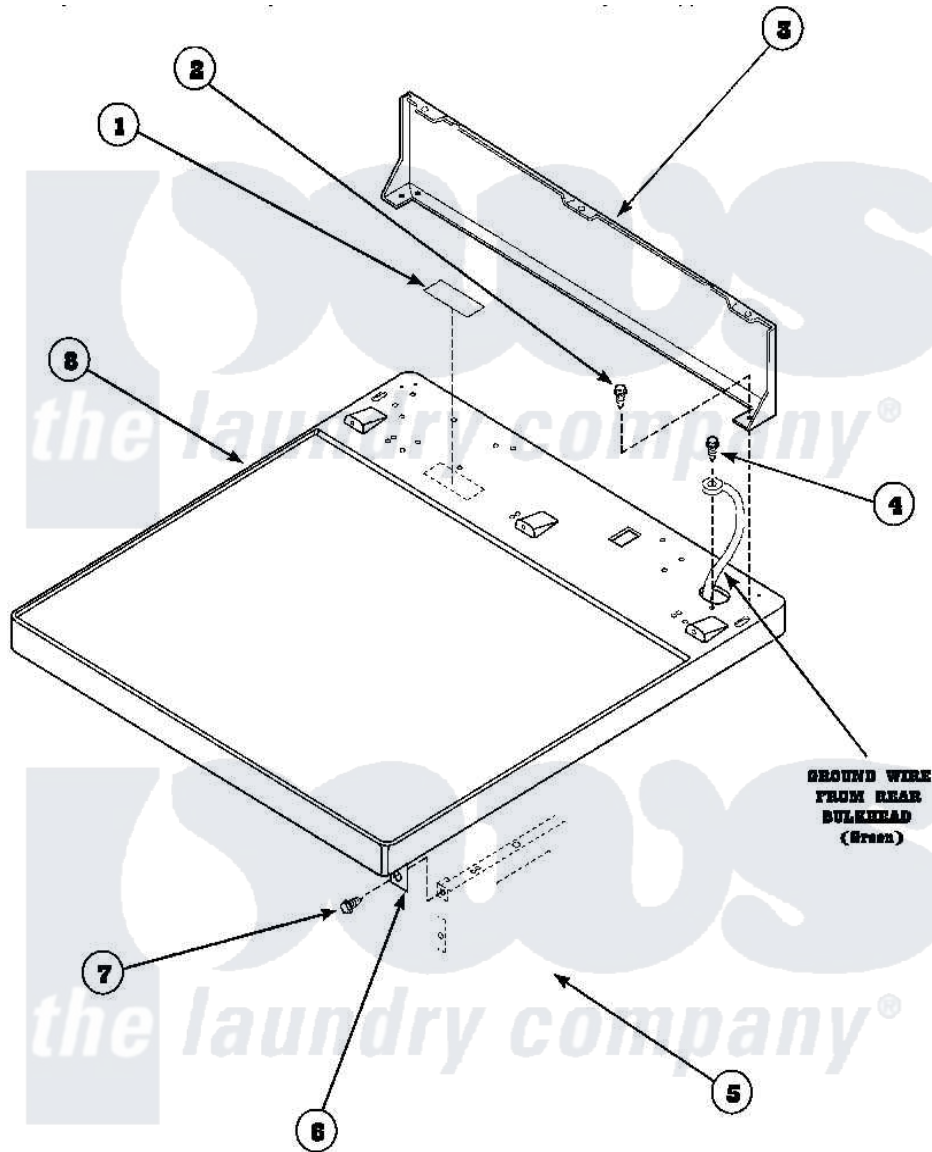

**Amana AGM679W2 (BOM: PAGM679W2) 01 - CABINET TOP AND CONTROL HOOD REAR PANEL**

Amana Residential Amana AGM679W2 (BOM: PAGM679W2) Dryer Parts Parts Diagram 01 - CABINET TOP AND CONTROL HOOD REAR PANEL  
 Click on the part number to view part

Item	Original Part Number	Replaced By	Status	Part Description
1	24903		Not Available	STICKER,DISCONNECT POW
2	501086	<a href="#">90767</a>		Screw, 8A X 3/8 HeX Washer Head Tapping
3	500343		Not Available	PANEL,BACK(HOME HOOD)
4	<a href="#">20530</a>			Screw, 10-24 x 3/8 Hex
5	500001P		Not Available	(ADD LETTER BEFORE "P" IN PART
6	500084	<a href="#">40130801</a>		Bracket, Top Mount
7	33562	<a href="#">27001200</a>		Screw
8	500085P		Not Available	(ADD LETTER L-L, W-W TO PART N