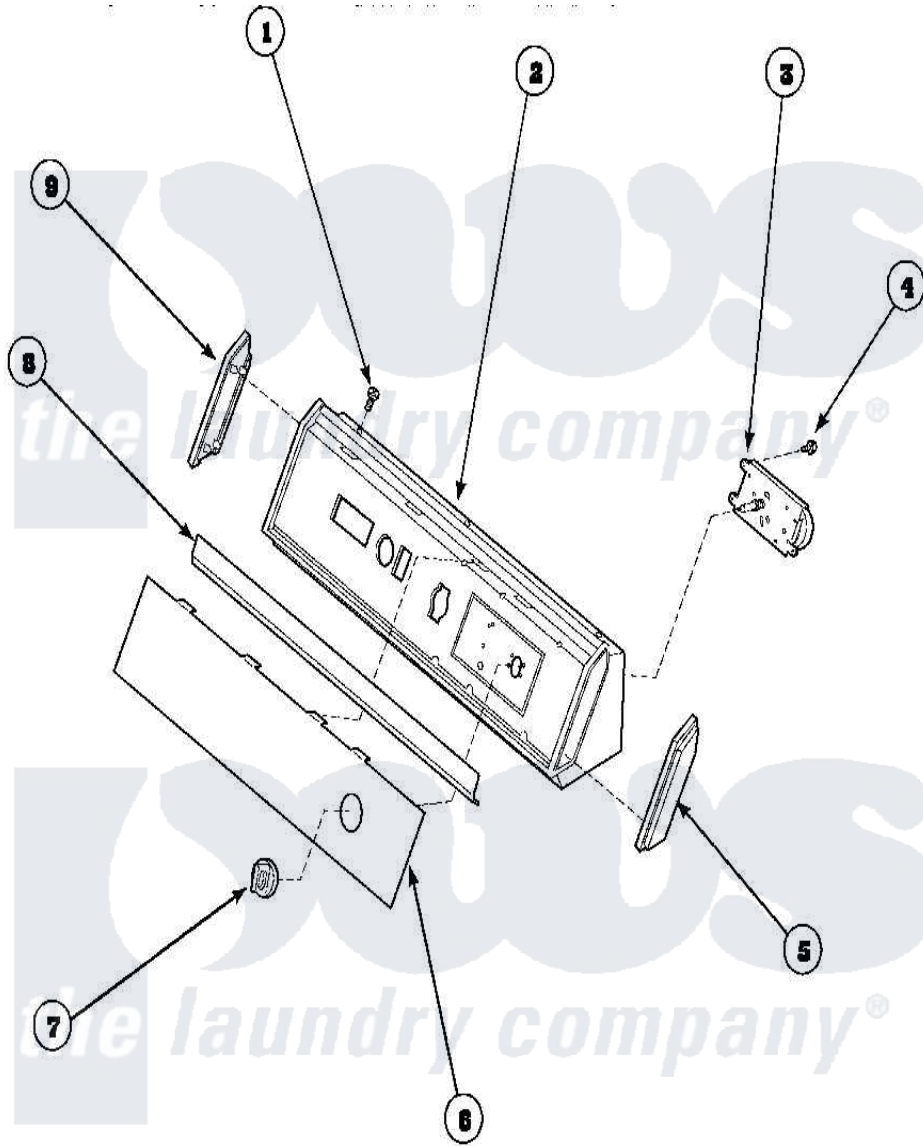

**Amana AGM679W2 (BOM: PAGM679W2) 05 - GRAPHIC PANEL,
CONTROL HOOD AND CONTROLS**

Amana Residential Amana AGM679W2 (BOM: PAGM679W2) Dryer Parts Parts Diagram 05 - GRAPHIC PANEL,
CONTROL HOOD AND CONTROLS
Click on the part number to view part

Item	Original Part Number	Replaced By	Status	Part Description
1	32993		Not Available	SCREW, No.8ABX3/4 POZIDRI
"	31752		Not Available	SCREW, No.8ABX3/4 POZIDRI
2	62745	660966		Switch-WL
"	59937		Not Available	ASSY, HOOD MTG
3	501881		Not Available	TIMER
4	501086	90767		Screw, 8A X 3/8 HeX Washer Head Tapping
5	31248			Cap, End-RH-Chrome
6	502202			Panel, Graphics Black
7	62234		Not Available	ASSY, TIMER KNOB & SKIRT WHITE
"	62176		Not Available	ASSY, TIMER KNOB & SKIR
8	61849R		Not Available	TRIM, CONT PNL TOP
9	31249		Not Available	CAP, END-L.H.-CHROME