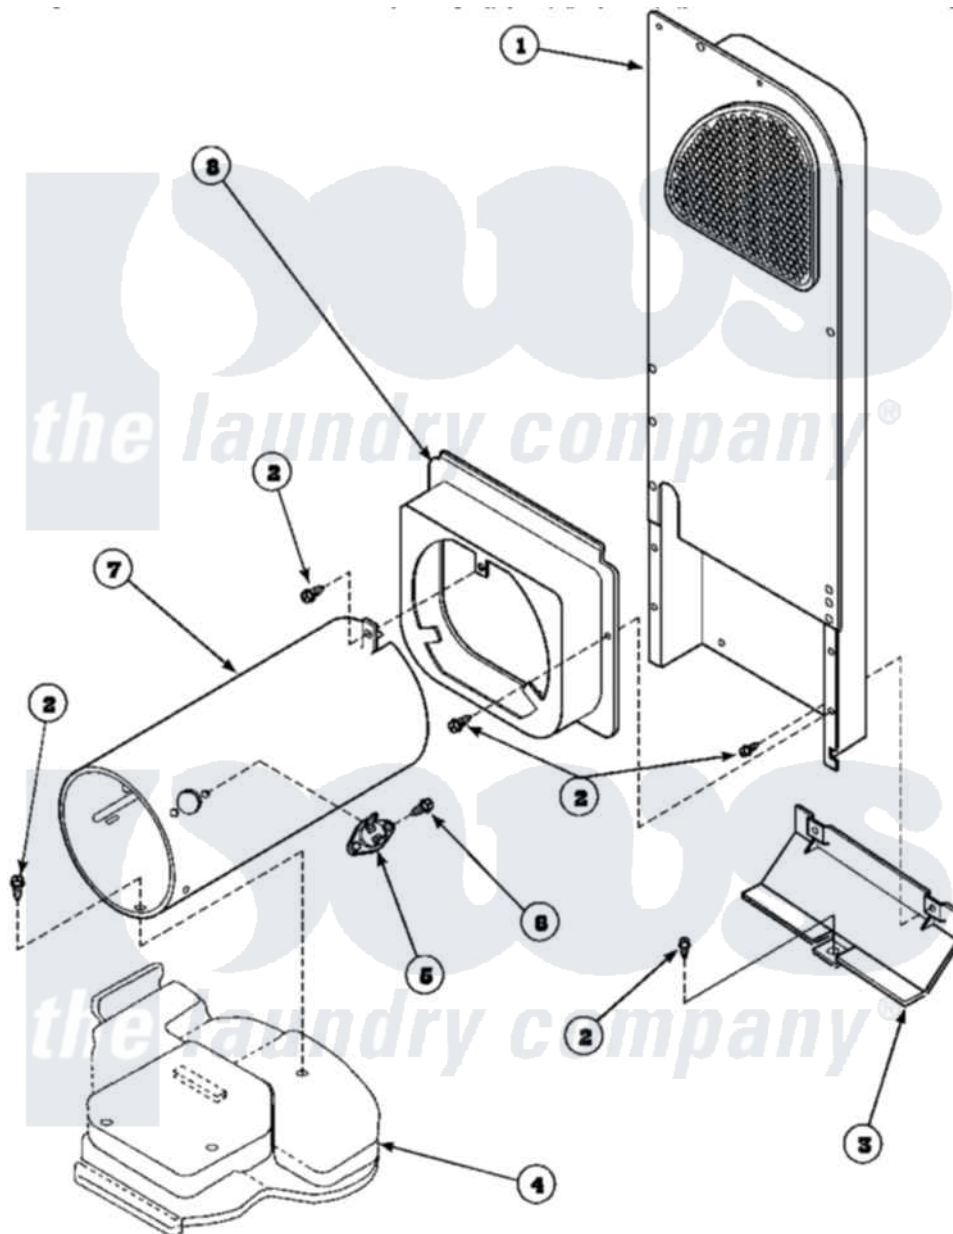

**Amana AGM679W2 (BOM: PAGM679W2) 09 - HEATER BOX ASSY
ORIGINALLY ON GAS DRYER**

Amana [Residential Amana AGM679W2 \(BOM: PAGM679W2\) Dryer Parts](#) Parts Diagram 09 - HEATER BOX ASSY ORIGINALLY ON GAS DRYER
Click on the part number to view part

Item	Original Part Number	Replaced By	Status	Part Description
1	500179P	503605		Assembly, Heater Duct
2	501668	503688		Screw, 10B-16 X .34 I
3	60952		Not Available	SHIELD,HEAT DUCT
4	500070			Base, Dryer
5	Y61886			Thermostat, Limit-Blk
6	51782		Not Available	SCREW, 6B-20X5/16
7	61974		Not Available	BURNER HOUSING
8	500122	510101		Shroud Heat Duct