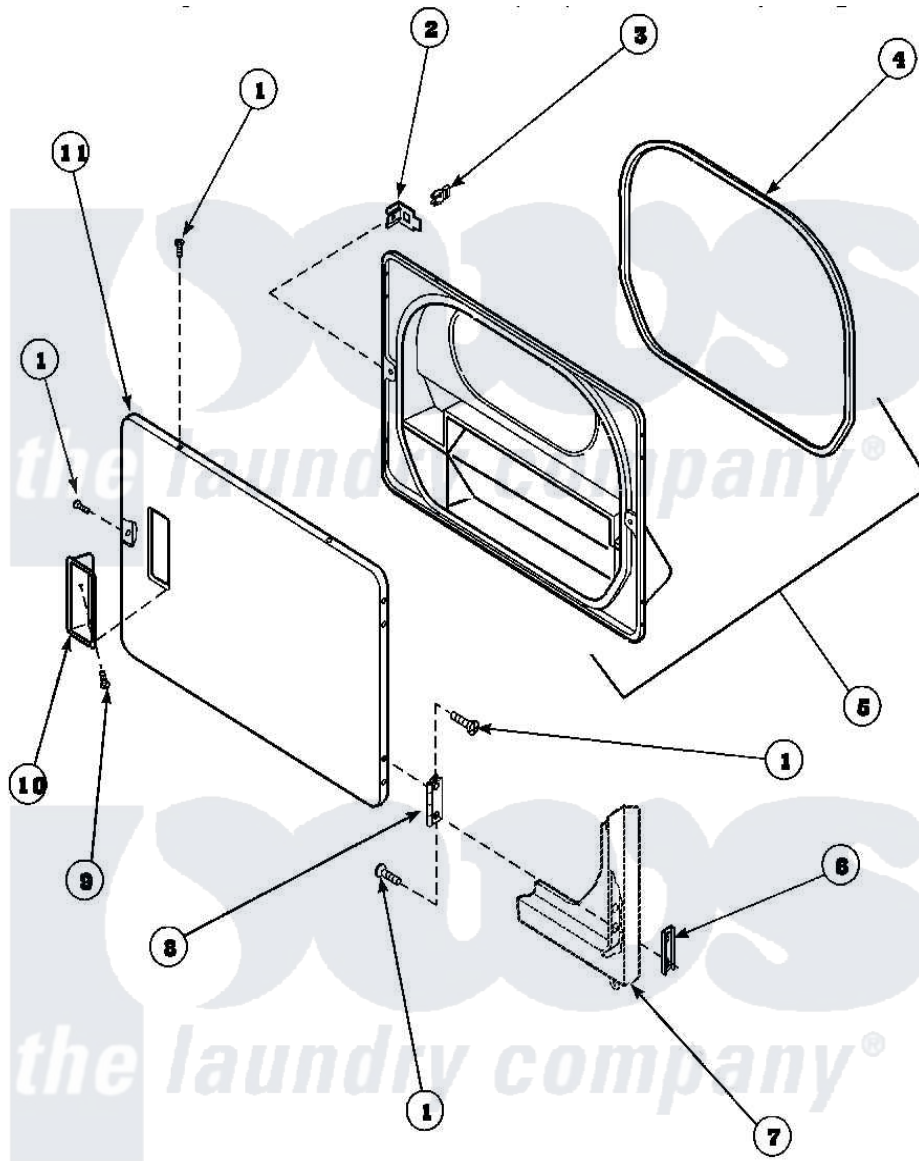

Amana AGM679W2 (BOM: PAGM679W2) 11 - LOADING DOOR

Amana [Residential Amana AGM679W2 \(BOM: PAGM679W2\) Dryer Parts](#) Parts Diagram 11 - LOADING DOOR
 Click on the part number to view part

Item	Original Part Number	Replaced By	Status	Part Description
1	500226			Screw, 8b-16 x 5/8 Tap
2	500223	40116201		Bracket, Door Strike
3	500039	510181		Strike Doormetal
4	500200		Not Available	SEAL, DOOR
5	500199		Not Available	ASSY, LINER & SEAL
6	500236			Clip, Door Hinge Mount
7	500033		Not Available	FRONT PANEL
8	500041	Y503676		Hinge, Door And Top
9	500297	8281236		Screw
10	500042		Not Available	DOOR PULL
11	500040			Outer Door Panel
NI	500035		Not Available	COMPLETE LOADING DOOR ASSEMBLY