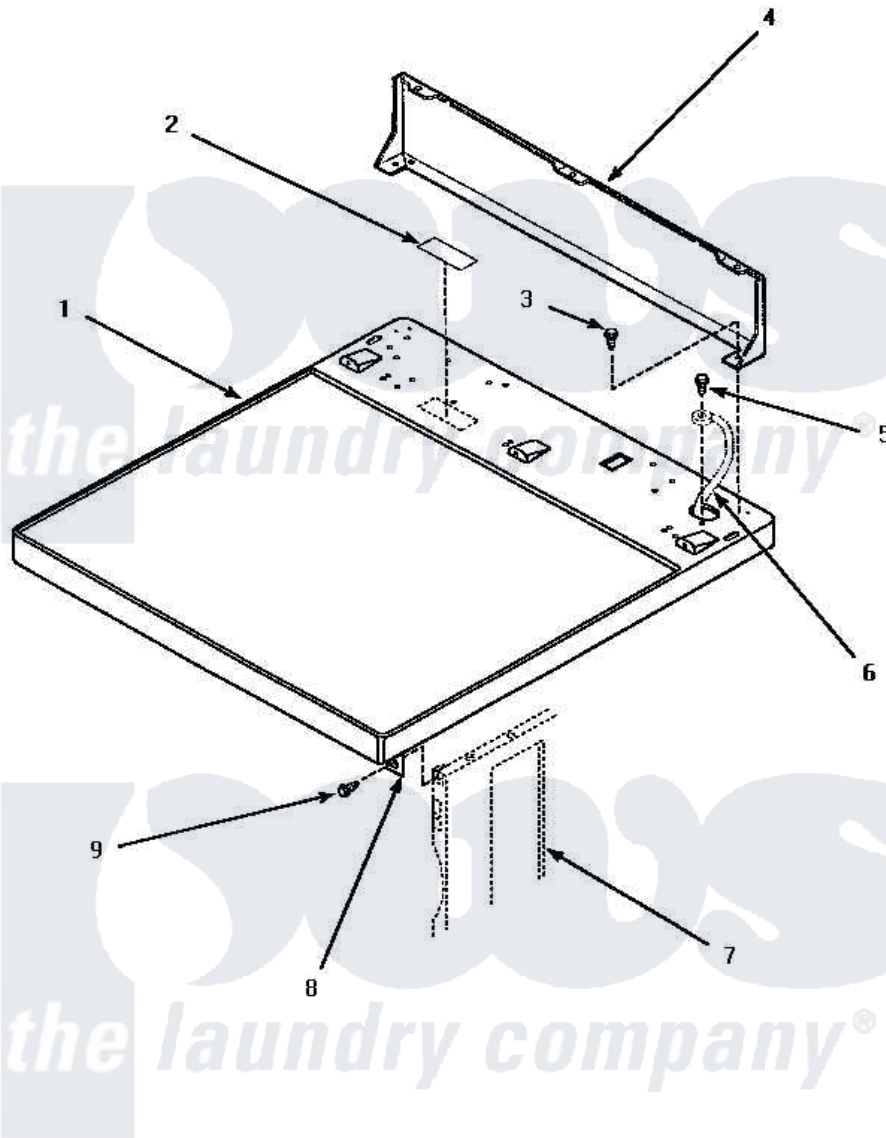

# Amana AGM699L 02 - CABINET TOP & CONTROL HOOD REAR PANEL

## CABINET TOP AND CONTROL HOOD REAR PANEL

Amana [Residential Amana AGM699L Dryer Parts](#) Parts Diagram 02 - CABINET TOP & CONTROL HOOD REAR PANEL

[Click on the part number to view part](#)

Item	Original Part Number	Replaced By	Status	Part Description
1	500085WP	<a href="#">37001027</a>		Panel, Top
"	500085HP		Not Available	PANEL, TOP-HOME
"	500085LP	<a href="#">510029LP</a>		Kit Top Panel W/Hwdomestic
2	24903		Not Available	STICKER, DISCONNECT POW
3	501086	<a href="#">90767</a>		Screw, 8A X 3/8 HeX Washer Head Tapping
4	500343		Not Available	PANEL, BACK(HOME HOOD)
5	<a href="#">20530</a>			Screw, 10-24 x 3/8 Hex
6	Y00000000		Not Available	SEE NOTE GROUND WIRE FROM REAR BULKHEAD, GREEN
7	Y00000000		Not Available	SEE NOTE CABINET
8	500084	<a href="#">40130801</a>		Bracket, Top Mount
9	33562	<a href="#">27001200</a>		Screw