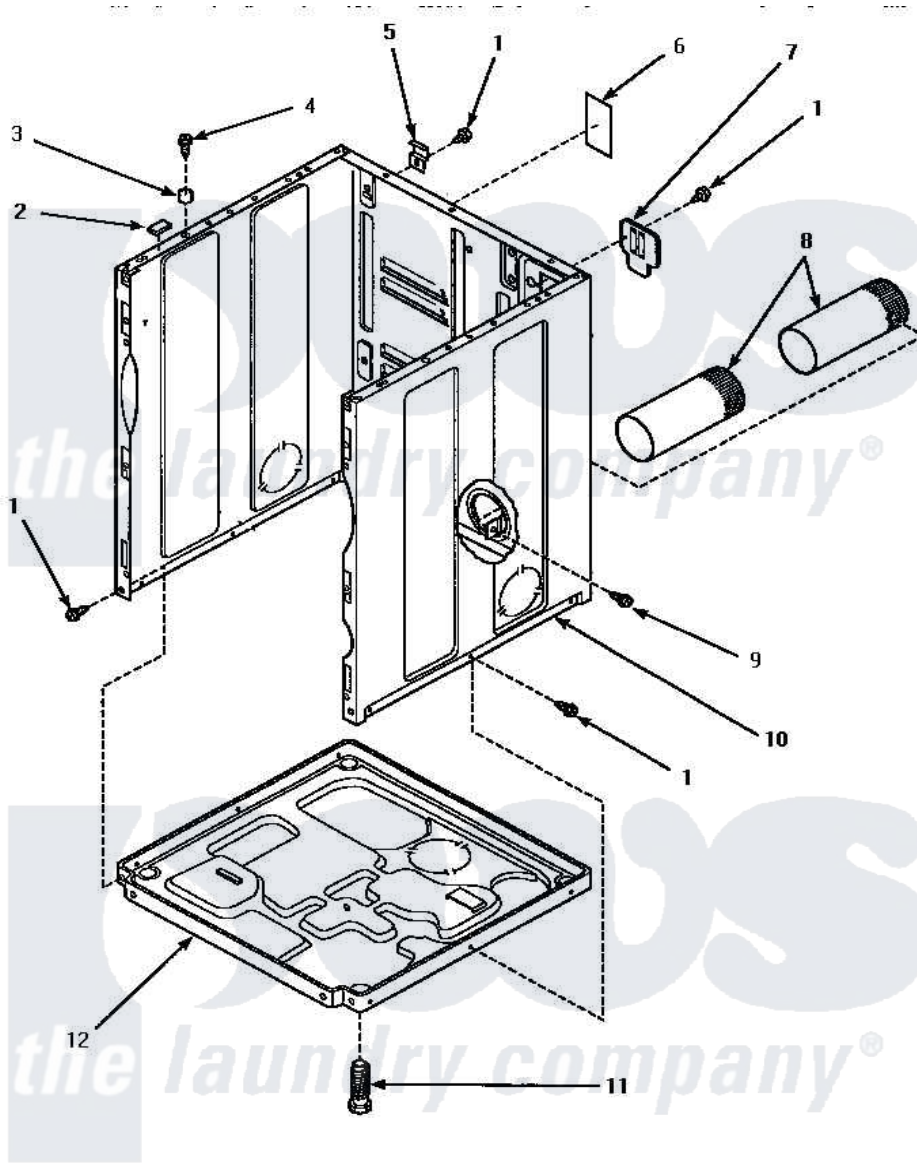

# Amana AGM699L 03 - CABINET, EXHAUST DUCT & BASE

## CABINET, EXHAUST DUCT AND BASE

Amana [Residential Amana AGM699L Dryer Parts](#) Parts Diagram 03 - CABINET, EXHAUST DUCT & BASE  
 Click on the part number to view part

Item	Original Part Number	Replaced By	Status	Part Description
1	33562	<a href="#">27001200</a>		Screw
2	<a href="#">Y56128</a>			Pad, Bumper
3	56079	<a href="#">505187</a>		Locator, Panel
4	32671	<a href="#">Y014874</a>		Screw, Idler Arm And Sleeve
5	<a href="#">500003</a>			Hinge, Top
6	500670		Not Available	STICKER NG OR MIXED GA
7	500114	<a href="#">510903</a>		Plate Access Panel
8	500064	<a href="#">505518</a>		Duct, Exhaust
9	501668	<a href="#">503688</a>		Screw, 10B-16 X .34 I
10	<a href="#">50000HP</a>			Cabinet, Harvest Gold
"	500001WP	<a href="#">37001284</a>		Cabinet As Pack
"	500001LP	<a href="#">727P3L</a>		Kit Dryer Panels
11	<a href="#">Y500101</a>			Leg, Leveling
NI	<a href="#">528P3</a>			Directional Exhaust Kit