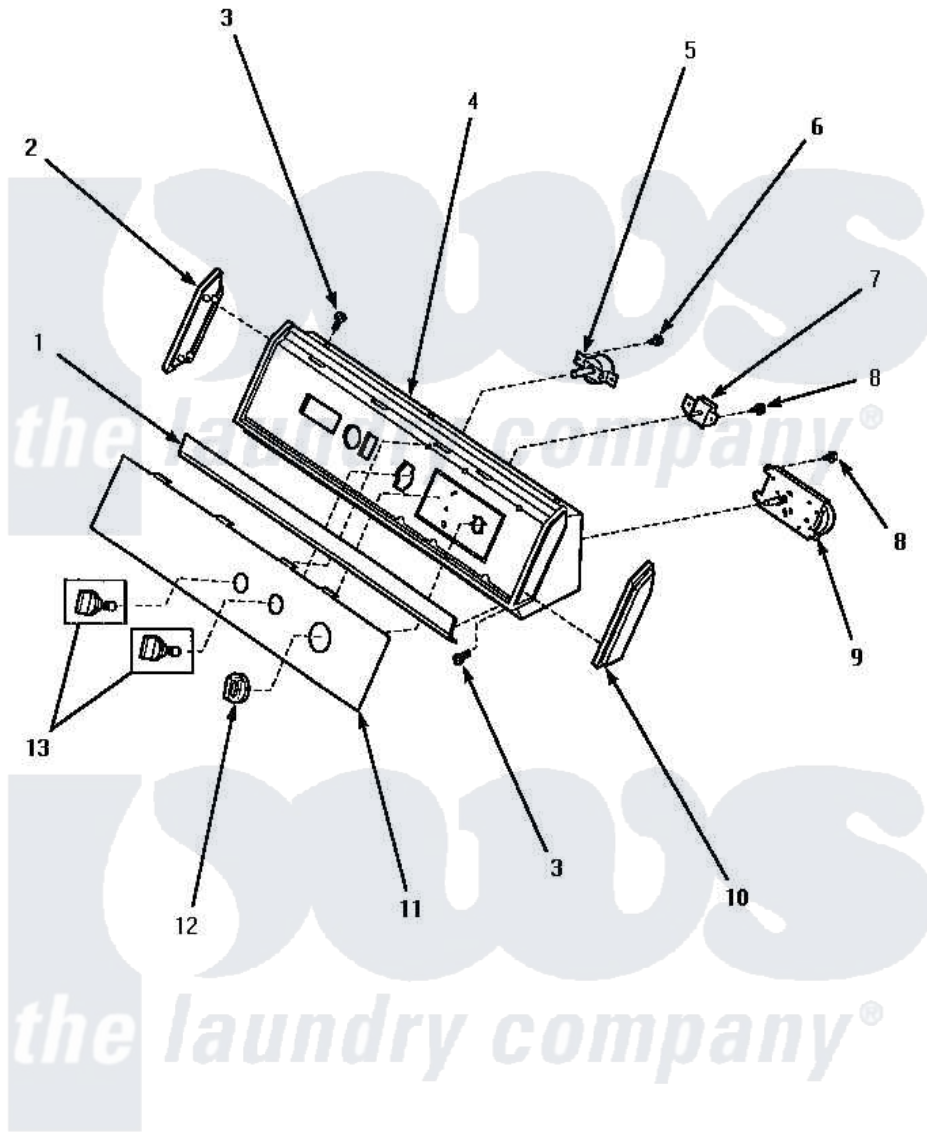

# Amana AGM699L 06 - GRAPHIC PANEL, CONTROL HOOD & CONTROLS

## GRAPHIC PANEL, CONTROL HOOD AND CONTROLS

Amana [Residential Amana AGM699L Dryer Parts](#) Parts Diagram 06 - GRAPHIC PANEL, CONTROL HOOD & CONTROLS

[Click on the part number to view part](#)

Item	Original Part Number	Replaced By	Status	Part Description
"	NOTE:		Not Available	WE USE DIFFERENT TIMER VENDORS. ALTHOUGH THE TIMERS DIFFER IN APPEARANCE, THEY ARE COMPLETELY INTERCHANGEABLE WHEN IDENTIFIED BY THE SAME PART NUMBER.
1	61849R		Not Available	TRIM, CONT PNL TOP
2	31249		Not Available	CAP,END-L.H.-CHROME
3	31752		Not Available	SCREW,No.8ABX3/4 POZIDRI
4	59937		Not Available	ASSY, HOOD MTG
5	<a href="#">62173</a>			Switch, Temperature Select
6	<a href="#">31260</a>			Screw, No.8 X 3/8 Ind H
7	<a href="#">500823</a>			Signal, Rotary
8	501086	<a href="#">90767</a>		Screw, 8A X 3/8 HeX Washer Head Tapping
9	59421	<a href="#">502967P</a>		Timer 5 Cycle Package

62176

Not Available

ASSY,TIMER KNOB & SKIR

13

[33610](#)

Assembly, Knob-Rotary-Black