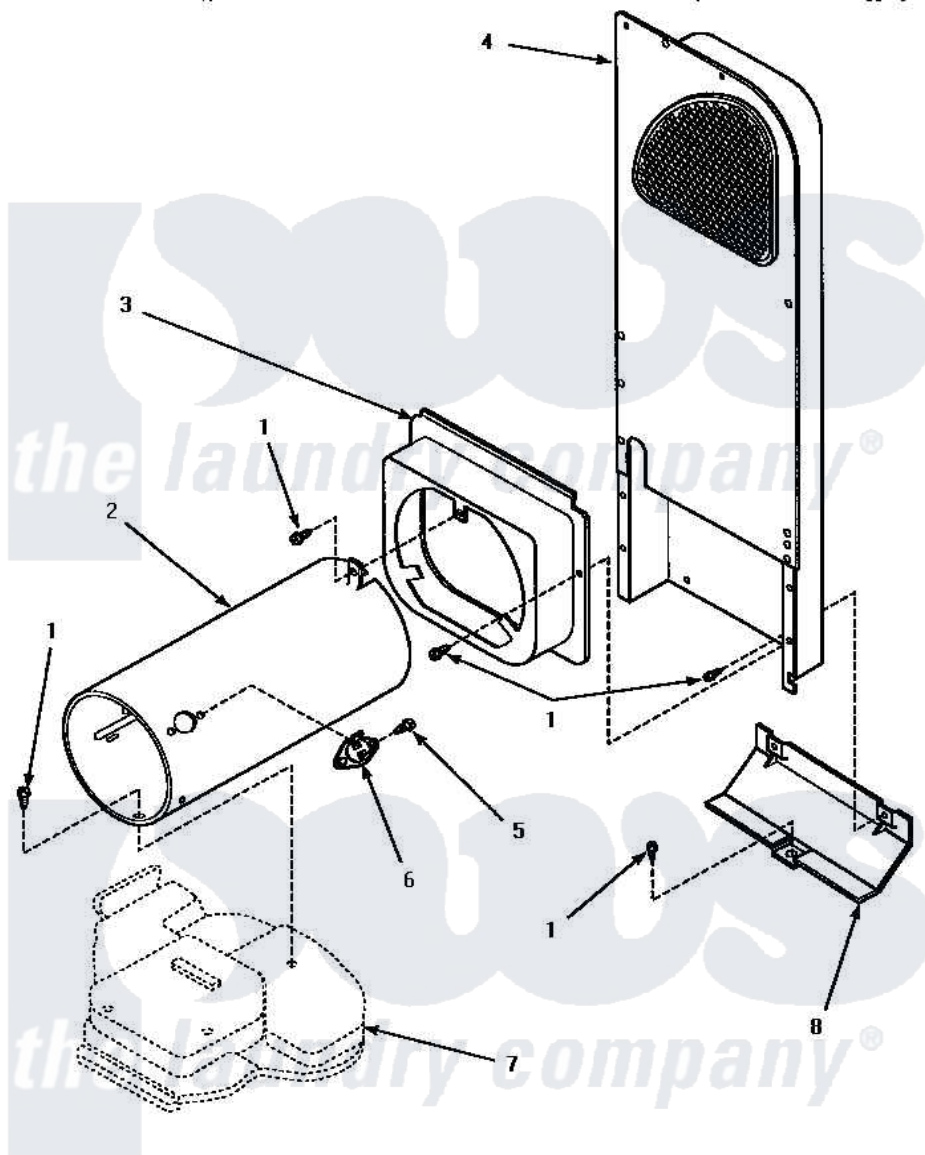

Amana AGM699L 07 - HEATER BOX ASSY (ORIGINAL)

HEATER BOX ASSEMBLY ORIGINALLY ON DRYER (Gas Model Dryers)

Amana [Residential Amana AGM699L Dryer Parts](#) Parts Diagram 07 - HEATER BOX ASSY (ORIGINAL)

[Click on the part number to view part](#)

Item	Original Part Number	Replaced By	Status	Part Description
1	501668	503688		Screw, 10B-16 X .34 I
2	61974		Not Available	BURNER HOUSING
3	500122	510101		Shroud Heat Duct
4	Y00000000		Not Available	SEE NOTE HEATER BOX ASSEMBLY
5	51782		Not Available	SCREW, 6B-20X5/16
6	Y61886			Thermostat, Limit-Blk
7	Y00000000		Not Available	SEE NOTE BASE
8	60952		Not Available	SHIELD,HEAT DUCT