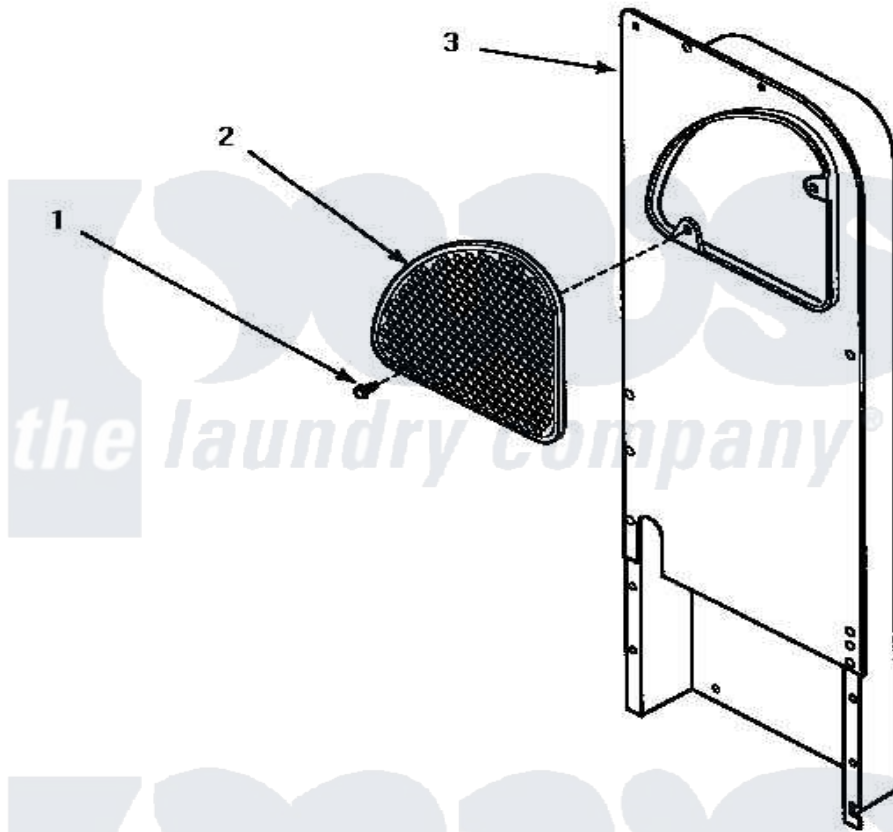

Amana AGM699L 08 - HEATER BOX ASSY (REPLACEMENT)

HEATER BOX ASSEMBLY REPLACEMENT (Gas Model Dryers)

[Amana Residential Amana AGM699L Dryer Parts](#) Parts Diagram 08 - HEATER BOX ASSY (REPLACEMENT)
Click on the part number to view part

Item	Original Part Number	Replaced By	Status	Part Description
1	501668	503688		Screw, 10B-16 X .34 I
2	500820			Outlet Cover
3	500179P	503605		Assembly, Heater Duct