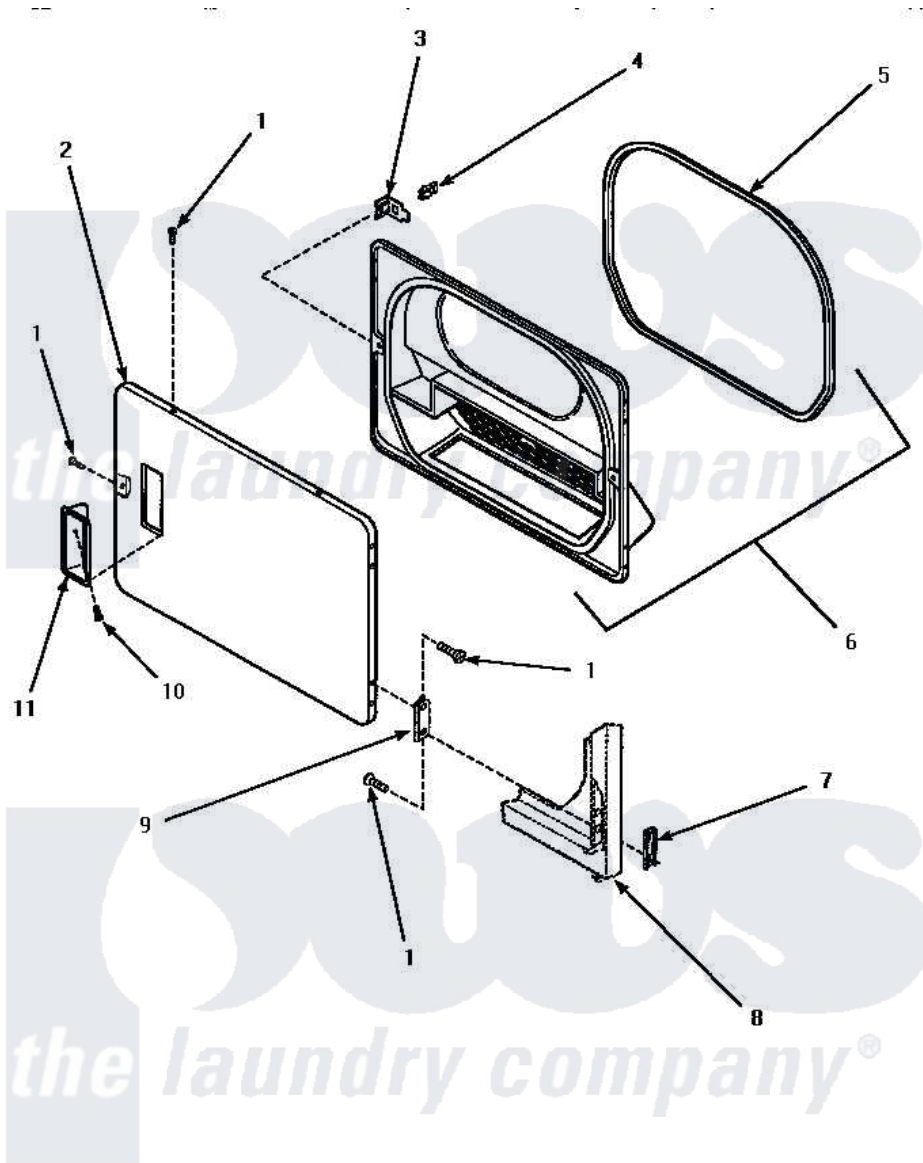

Amana AGM699L 09 - LOADING DOOR

LOADING DOOR

Amana [Residential Amana AGM699L Dryer Parts](#) Parts Diagram 09 - LOADING DOOR

[Click on the part number to view part](#)

Item	Original Part Number	Replaced By	Status	Part Description
1	500226			Screw, 8b-16 x 5/8 Tap
2	500040L			Assembly, Door-Home
"	500040H		Not Available	ASSY, DOOR-HOME
"	500040W			Assembly, Door-Home
3	500223	40116201		Bracket, Door Strike
4	500039	510181		Strike Doormetal
5	500200		Not Available	SEAL,DOOR
6	500199		Not Available	ASSY,LINER & SEAL
7	500236			Clip, Door Hinge Mount
8	Y00000000		Not Available	SEE NOTE FRONT PANEL
9	500041	Y503676		Hinge, Door And Top
10	500297	8281236		Screw
11	500042L		Not Available	PULL,DOOR
"	500042H		Not Available	PULL,DOOR
"	500042W		Not Available	PULL,DOOR
NI	500035L		Not Available	ASSY,DOOR-HOME