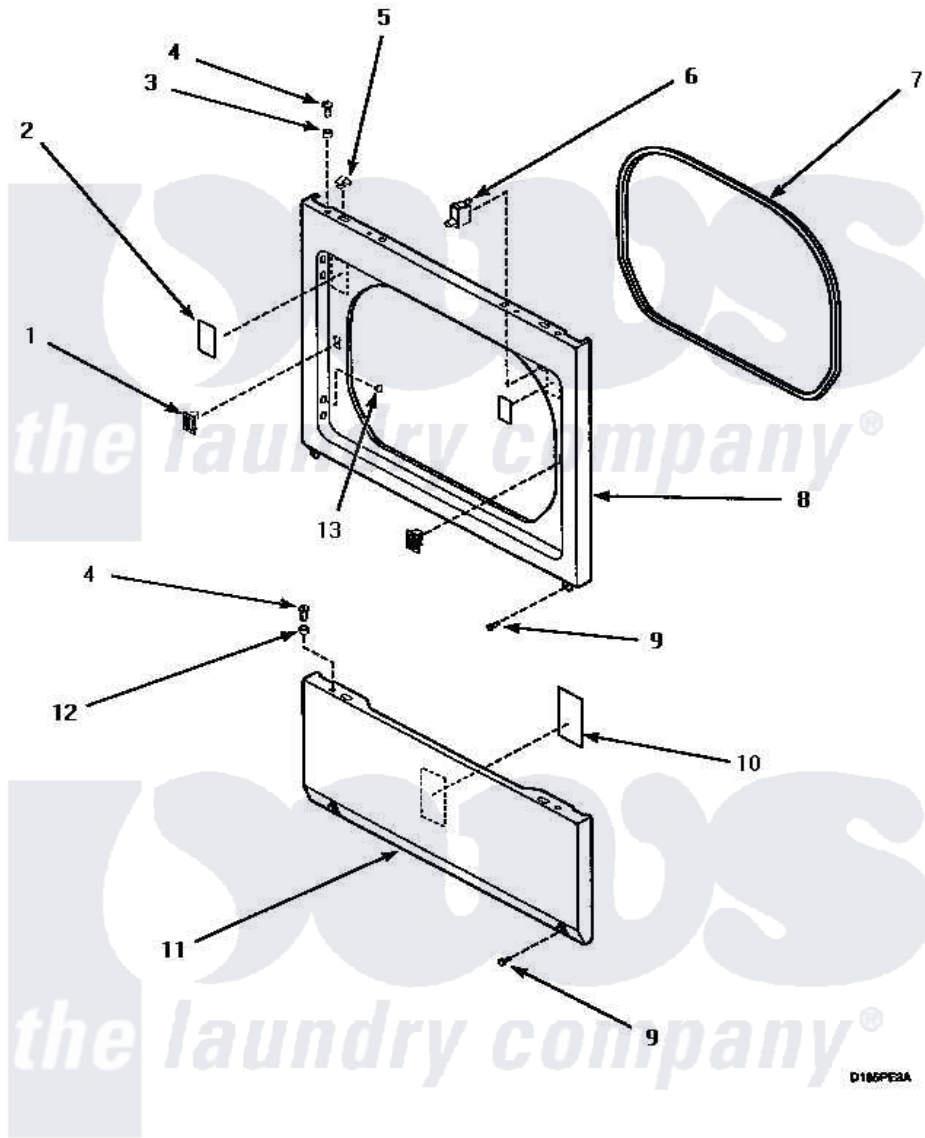

# Amana AGM699L 10 - LOWER ACCESS PANEL, FRONT PANEL & SEAL

## LOWER ACCESS PANEL, FRONT PANEL AND SEAL

Amana [Residential Amana AGM699L Dryer Parts](#) Parts Diagram 10 - LOWER ACCESS PANEL, FRONT PANEL & SEAL

[Click on the part number to view part](#)

Item	Original Part Number	Replaced By	Status	Part Description
1	54660	<a href="#">LA-1003</a>		Door Catch Kit
2	500281		Not Available	STICKER
3	56079	<a href="#">505187</a>		Locator, Panel
4	32671	<a href="#">Y014874</a>		Screw, Idler Arm And Sleeve
5	28835	<a href="#">22001650</a>		Fastener, Spring
6	Y62872	<a href="#">W10169313</a>		Switch-Dor
7	<a href="#">500034</a>			Seal, Front Panel
8	<a href="#">500033L</a>			Panel, Front
"	500033H		Not Available	PANEL,FRONT
"	500033W		Not Available	PANEL, FRONT
9	33562	<a href="#">27001200</a>		Screw
10	500670		Not Available	STICKER NG OR MIXED GA
11	500044L		Not Available	PANEL, ACCESS (ALMOND)
"	500044H		Not Available	PANEL,ACCESS
"	500044W	<a href="#">40045301WP</a>		Panel, Access
12	56079	<a href="#">505187</a>		Locator, Panel