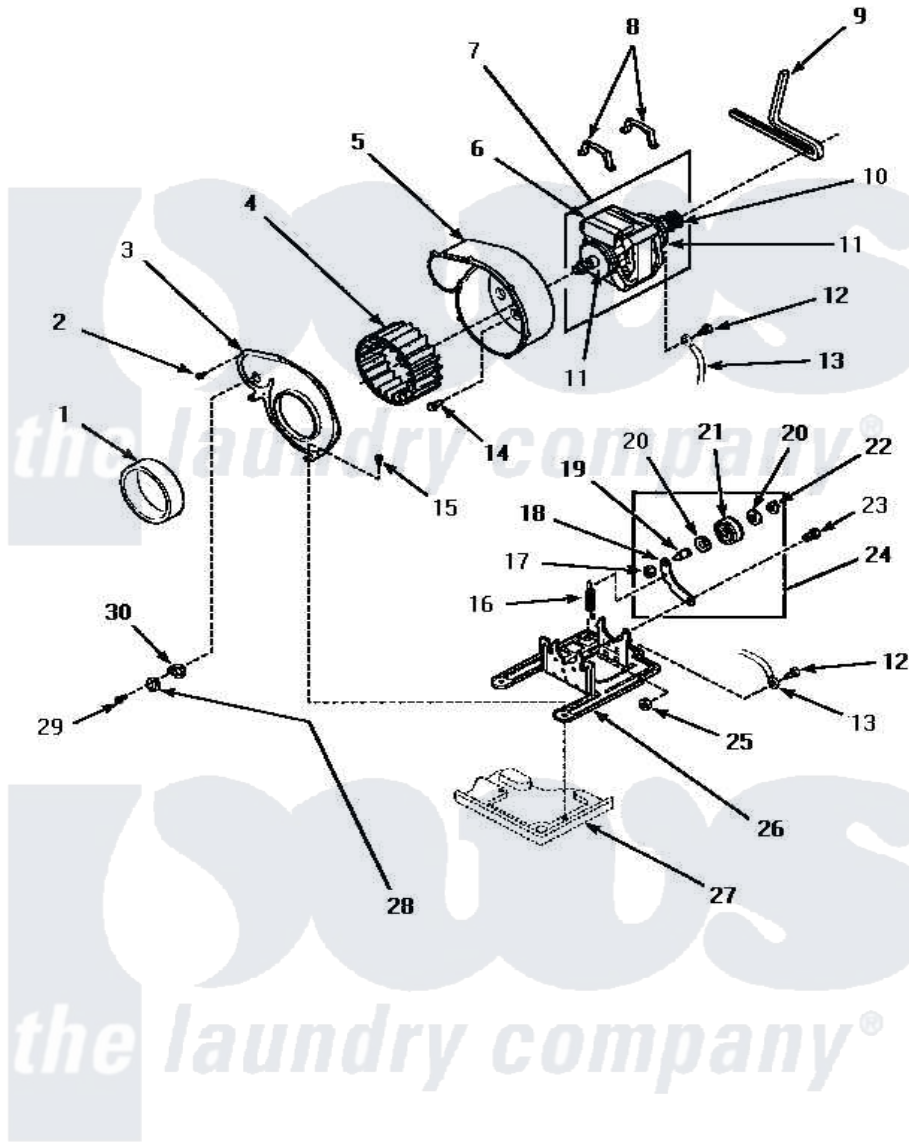

Amana AGM699L 11 - MOTOR, EXHAUST FAN & BELT

MOTOR, EXHAUST FAN AND BELT

Amana [Residential Amana AGM699L Dryer Parts](#) Parts Diagram 11 - MOTOR, EXHAUST FAN & BELT
 Click on the part number to view part

Item	Original Part Number	Replaced By	Status	Part Description
1	500313			Seal, Blower Housing
2	31260			Screw, No.8 X 3/8 Ind H
3	500078	511969P		Kit Blower Housing And Cover
4	56000	510139P		Assembly Blower Fan Package
5	56020			Housing, Blower
6	501218		Not Available	MOTOR SWITCH (DOES NOT INCLUDE THERMAL PROT
7	501211	2200376		Motor
8	Y58047	660658		Clamp, Motor Mounting 343481 685441
9	59174	40111201		Belt, Cylinder
10	500011			Pulley, Motor
11	58044A		Not Available	MOUNT,MOTOR-LOCKING
12	20530			Screw, 10-24 x 3/8 Hex
13	Y00000000		Not Available	SEE NOTE GROUND WIRE FROM MOTOR TO MOUNTING BRACKET, GREEN

14	Y31645	27001200	Screw
15	33562	27001200	Screw
16	56076		Spring, Idler
17	56156	358160	Nut
18	500910	37001144	Assembly- Idler
19	56461		Shaft
20	52549		Washer, 501 ID X3/4 Odx
21	Y54414		Assembly, Wheel And Bearing
22	23748		Ring, Retaining
23	500824		Screw, 1/4-20 Unc Hex
24	500269	37001287	Assembly, Idler Lever/Shaft/Pulley
25	52566	27001225	Nut, Jam Mid Lock 1/4-20
26	500822	503613	Mount, Motor
27	Y00000000	Not Available	SEE NOTE BASE
28	Y61372		Thermostat
29	501086	90767	Screw, 8A X 3/8 HeX Washer Head Tapping
30	61401	61623	Thermostat, Heater-BR