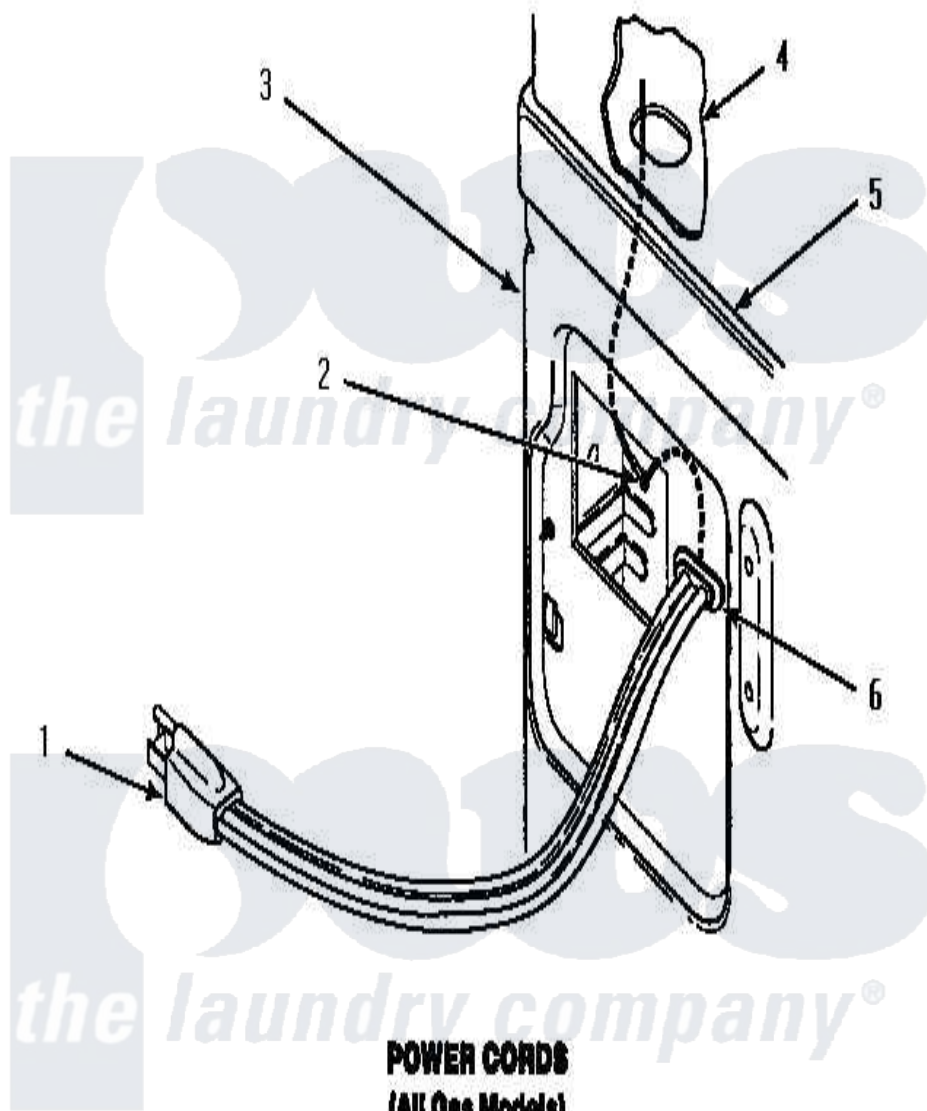

Amana AGM699L 13 - POWER CORD

Amana [Residential Amana AGM699L Dryer Parts](#) Parts Diagram 13 - POWER CORD
Click on the part number to view part

Item	Original Part Number	Replaced By	Status	Part Description
1	Y56222	27001142		Cord, Power
2	20530			Screw, 10-24 x 3/8 Hex
3	Y00000000		Not Available	SEE NOTE CABINET
4	Y00000000		Not Available	SEE NOTE CONTROL HOOD REAR PANEL
5	Y00000000		Not Available	SEE NOTE CABINET TOP
6	21903	211881		Grommet, Cord Part Not Used-Gas Models Only