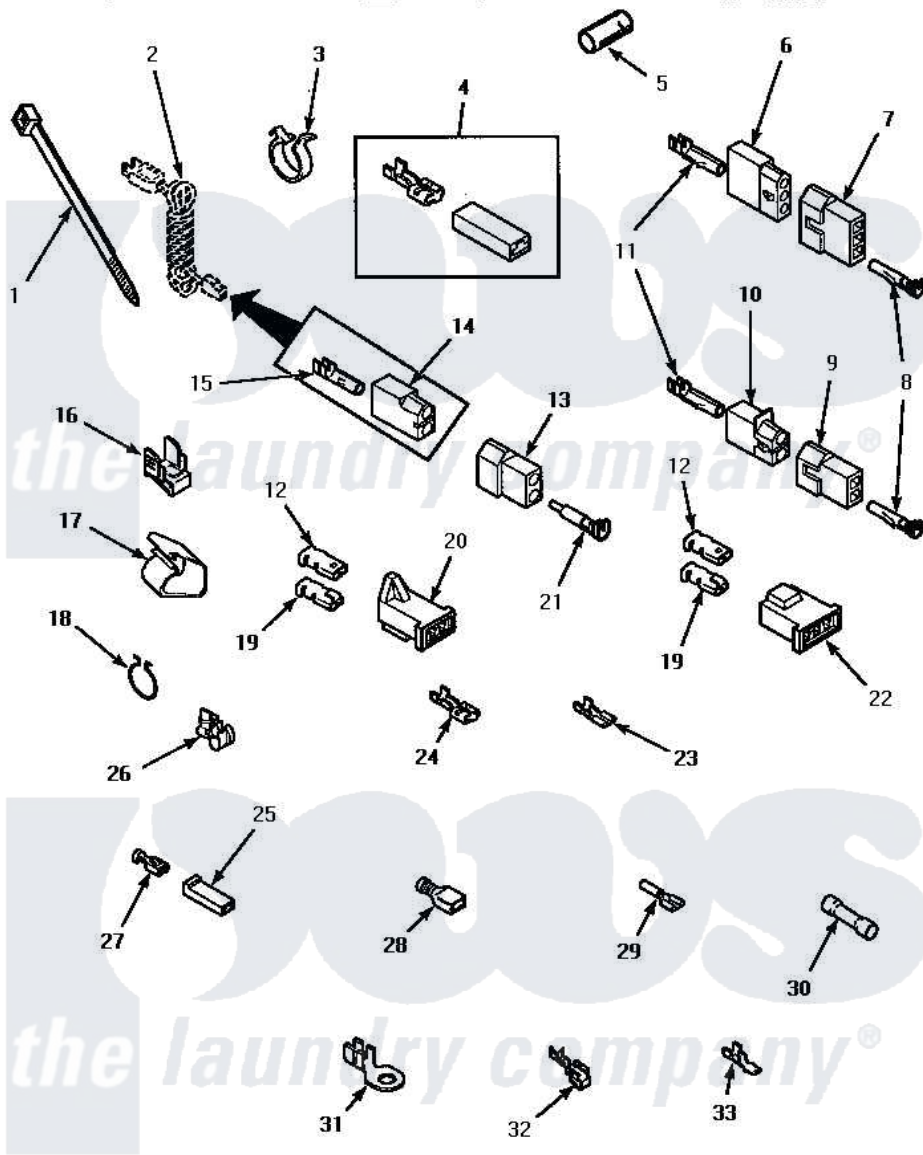

Amana AGM699L 14 - TERMINALS

TERMINALS

Amana Residential Amana AGM699L Dryer Parts Parts Diagram 14 - TERMINALS

[Click on the part number to view part](#)

Item	Original Part Number	Replaced By	Status	Part Description
1	55881	M0321209		Tie-Electrical
2	Y00000000		Not Available	SEE NOTE POWER CORD
3	61510	504034		Clip, Wire
4	Y00237			Terminal-Female 1/4 ((1) 12 GAUGE Wire Or(2) 18 GA
5	Y21365	503670		Sleeve Insulator
6	23039	697780		Receptacle,
7	23040			Plug-3 Circuit
8	Y00116			Terminal, Pin-Male
9	56448			Terminal Block Plug
10	56451			Receptacle, 2 Circuit
11	Y00117	5011-XX		093 Female Socket
12	Y00189			Terminal, Spade
13	56266			Plug
14	56265			Receptacle, 2 Circuit
15	00130			Terminal, Pin-1/8 Femal
16	Y00161	B5733302		Clip, Ground

17	35521		Not Available	CLIP,HARNESS HOLDER
18	51291			Clip, Wire
19	Y00190			Connector-Receptacle
20	58799			Connector-2 Circuit
21	Y00127			Terminal, Pin-1/8 Male
22	58800		Not Available	CONNECTOR-3 CIRCUIT (3 CIRCUIT CONNECTOR)
23	Y00209			Spade Terminal (18 Gauge) (3/16 Inch-(2) 18 Gauge Wires-
"	Y00124			Spade Terminal (18 Gauge) (3/16 Inch-(1) 18 Gauge Wire-
"	00156	00156SRE		65br30/FI
24	Y00121		Not Available	SPADE TERMINAL(12 GAUGE) (1/4 INCH-(2) 18 GAUGE WIRES O
"	Y00245	M0320576		Terminal
"	Y00119		Not Available	SPADE TERMINAL(18 GAUGE) (1/4 INCH-(1) 18 GAUGE WIRE)
25	90789			Connector
26	21903	211881		Grommet, Cord Part Not Used- Gas Models Only
27	Y00115			Lock In Spade Terminal (18 Gaug (1/4 Inch-(1) 18 Gauge Wire)
"	00122		Not Available	(1/4 INCH-(2) 18 GAUGE WIRES O
28	Y00163	285432		Terminal
"	Y00165			Insulated Spade Terminal
29	Y00215			Barrel Insulated Spade
"	Y00214		Not Available	BARREL INSULATED SPADE(18 GAUG (1/4 INCH- 18 GAUGE WIRE)
30	30865			Butt Splice Connector
31	Y00139	Y00138		Male Tab Terminal 18 Gauge Wire)
"	Y00138			Male Tab Terminal 18 Gauge Wire)
32	Y00114			Spade Terminal
33	00110			No.10 18 Gauge Wire
"	Y00111			Ring Terminal No.10 No.10 18 Gauge Wires Or