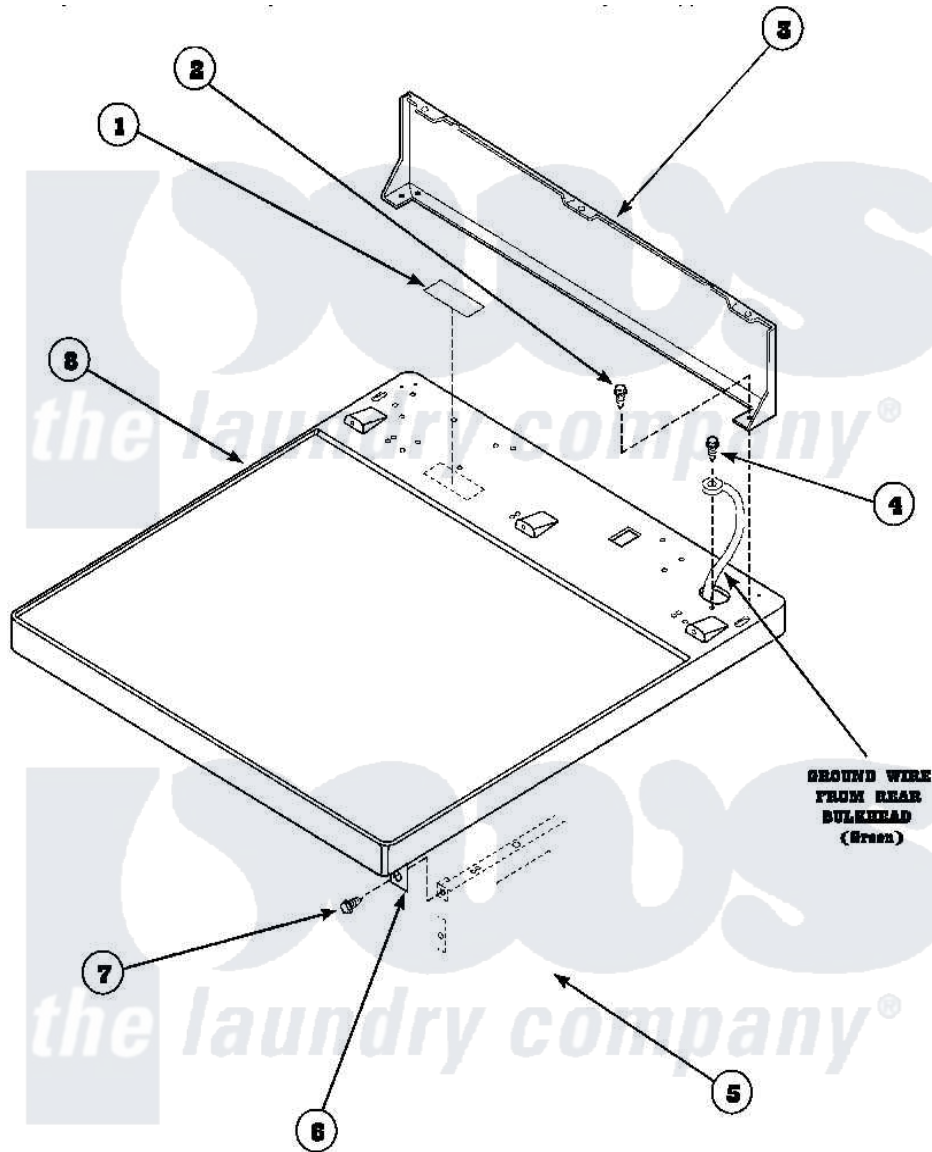

Amana AGM699L2 (BOM: PAGM699L2) 01 - CABINET TOP AND CONTROL HOOD REAR PANEL

Amana Residential Amana AGM699L2 (BOM: PAGM699L2) [Dryer Parts](#) Parts Diagram 01 - CABINET TOP AND CONTROL HOOD REAR PANEL
 Click on the part number to view part

Item	Original Part Number	Replaced By	Status	Part Description
1	24903		Not Available	STICKER,DISCONNECT POW
2	501086	90767		Screw, 8A X 3/8 HeX Washer Head Tapping
3	500343		Not Available	PANEL,BACK(HOME HOOD)
4	20530			Screw, 10-24 x 3/8 Hex
5	500001P		Not Available	(ADD LETTER BEFORE "P" IN PART
6	500084	40130801		Bracket, Top Mount
7	33562	27001200		Screw
8	500085P		Not Available	(ADD LETTER L-L, W-W TO PART N