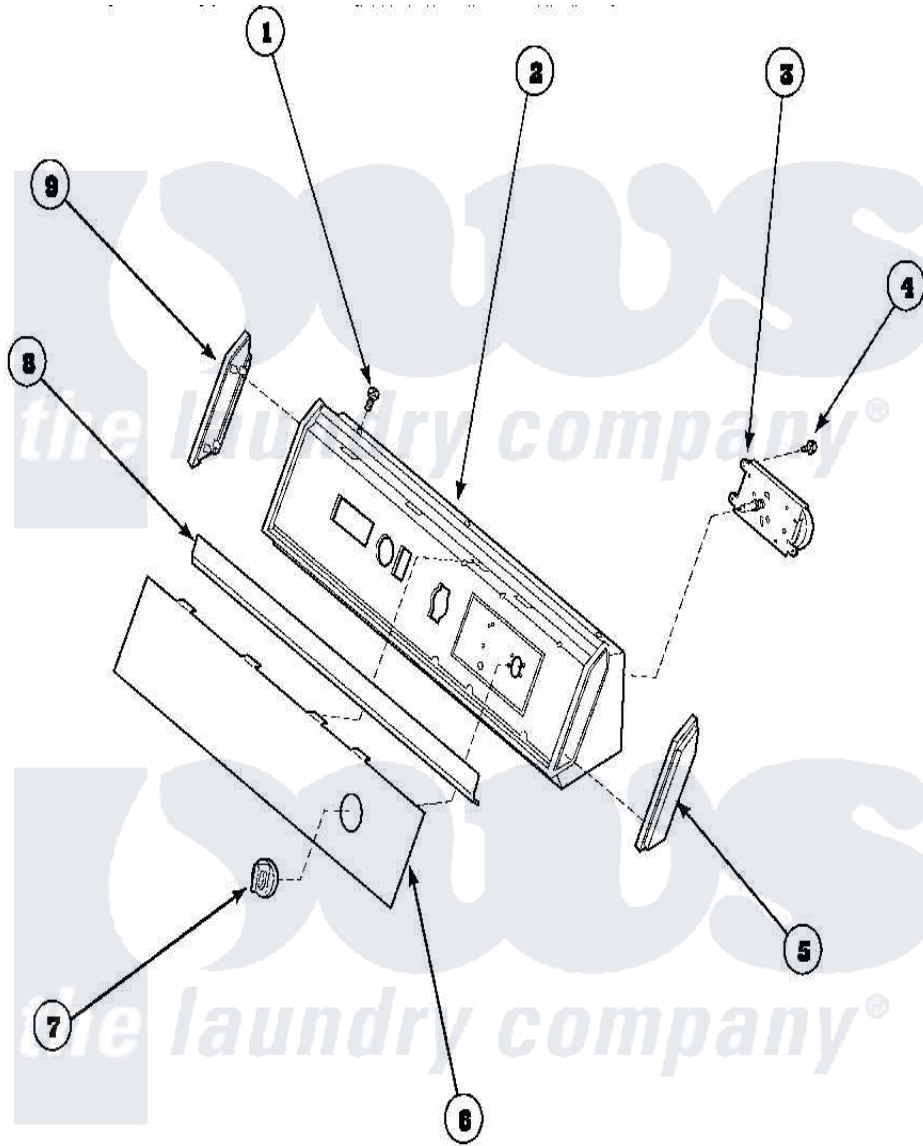

Amana AGM699L2 (BOM: PAGM699L2) 05 - GRAPHIC PANEL, CONTROL HOOD AND CONTROLS

Amana [Residential Amana AGM699L2 \(BOM: PAGM699L2\) Dryer Parts](#) Parts Diagram 05 - GRAPHIC PANEL, CONTROL HOOD AND CONTROLS
 Click on the part number to view part

Item	Original Part Number	Replaced By	Status	Part Description
1	32993		Not Available	SCREW, No.8ABX3/4 POZIDRI
"	31752		Not Available	SCREW, No.8ABX3/4 POZIDRI
2	62745	660966		Switch-WL
"	59937		Not Available	ASSY, HOOD MTG
3	501881		Not Available	TIMER
4	501086	90767		Screw, 8A X 3/8 HeX Washer Head Tapping
5	31248			Cap, End-RH-Chrome
6	502202			Panel, Graphics Black
7	62234		Not Available	ASSY, TIMER KNOB & SKIRT WHITE
"	62176		Not Available	ASSY, TIMER KNOB & SKIR
8	61849R		Not Available	TRIM, CONT PNL TOP
9	31249		Not Available	CAP, END-L.H.-CHROME