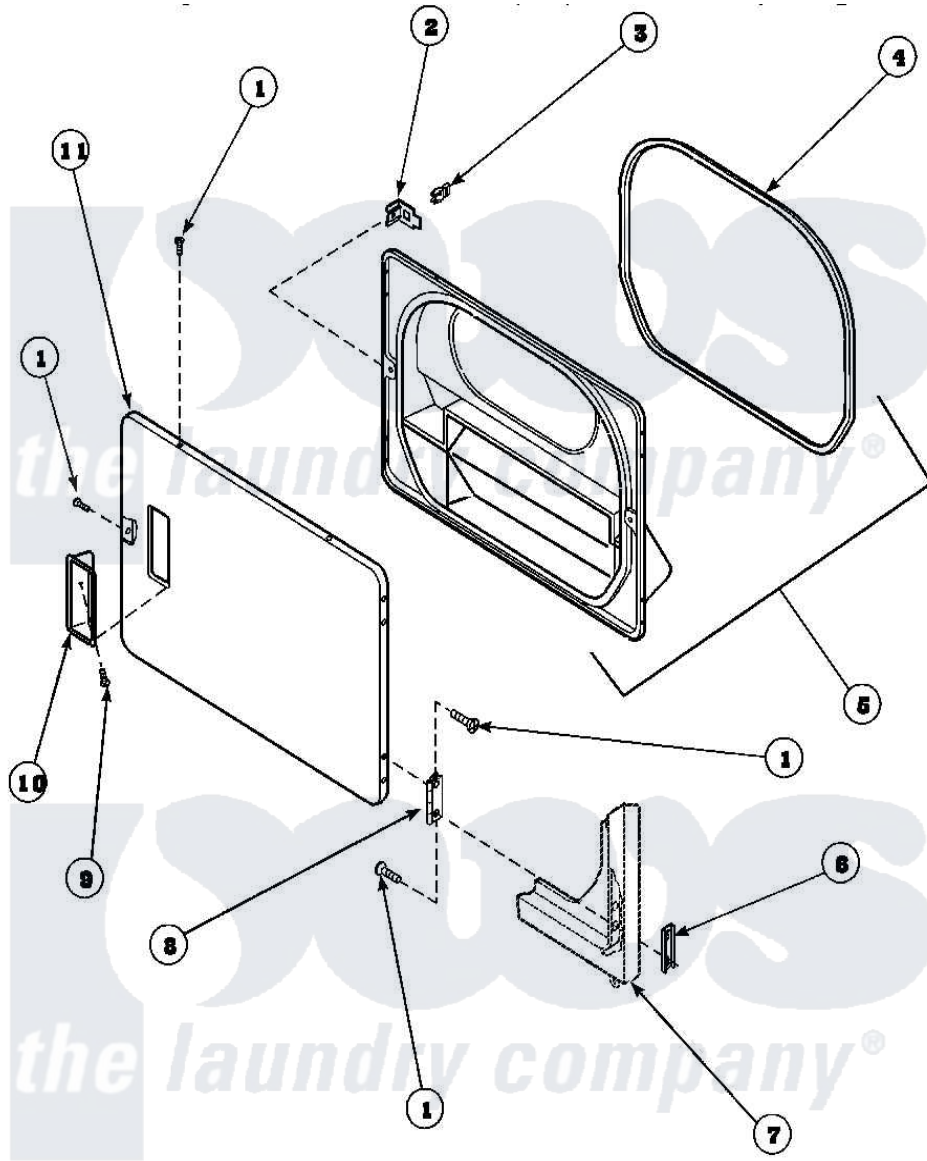

Amana AGM699L2 (BOM: PAGM699L2) 11 - LOADING DOOR

Amana Residential Amana AGM699L2 (BOM: PAGM699L2) Dryer Parts Parts Diagram 11 - LOADING DOOR
 Click on the part number to view part

Item	Original Part Number	Replaced By	Status	Part Description
1	500226			Screw, 8b-16 x 5/8 Tap
2	500223	40116201		Bracket, Door Strike
3	500039	510181		Strike Doormetal
4	500200		Not Available	SEAL,DOOR
5	500199		Not Available	ASSY,LINER & SEAL
6	500236			Clip, Door Hinge Mount
7	500033		Not Available	FRONT PANEL
8	500041	Y503676		Hinge, Door And Top
9	500297	8281236		Screw
10	500042		Not Available	DOOR PULL
11	500040			Outer Door Panel
NI	500035		Not Available	COMPLETE LOADING DOOR ASSEMBLY