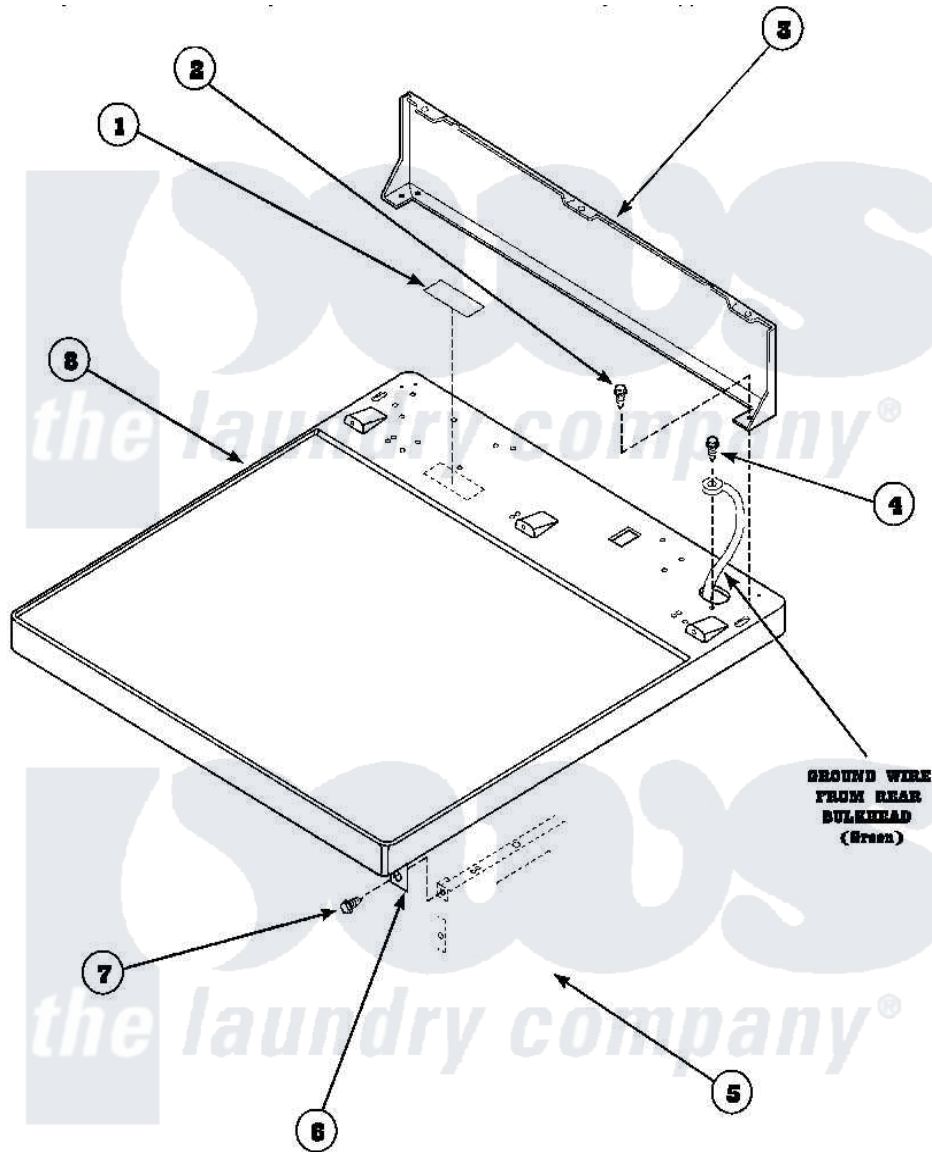

Amana AGM699W2 (BOM: PAGM699W2) 01 - CABINET TOP AND CONTROL HOOD REAR PANEL

Amana Residential Amana AGM699W2 (BOM: PAGM699W2) Dryer Parts Parts Diagram 01 - CABINET TOP AND CONTROL HOOD REAR PANEL
 Click on the part number to view part

Item	Original Part Number	Replaced By	Status	Part Description
1	24903		Not Available	STICKER,DISCONNECT POW
2	501086	90767		Screw, 8A X 3/8 HeX Washer Head Tapping
3	500343		Not Available	PANEL,BACK(HOME HOOD)
4	20530			Screw, 10-24 x 3/8 Hex
5	500001P		Not Available	(ADD LETTER BEFORE "P" IN PART
6	500084	40130801		Bracket, Top Mount
7	33562	27001200		Screw
8	500085P		Not Available	(ADD LETTER L-L, W-W TO PART N