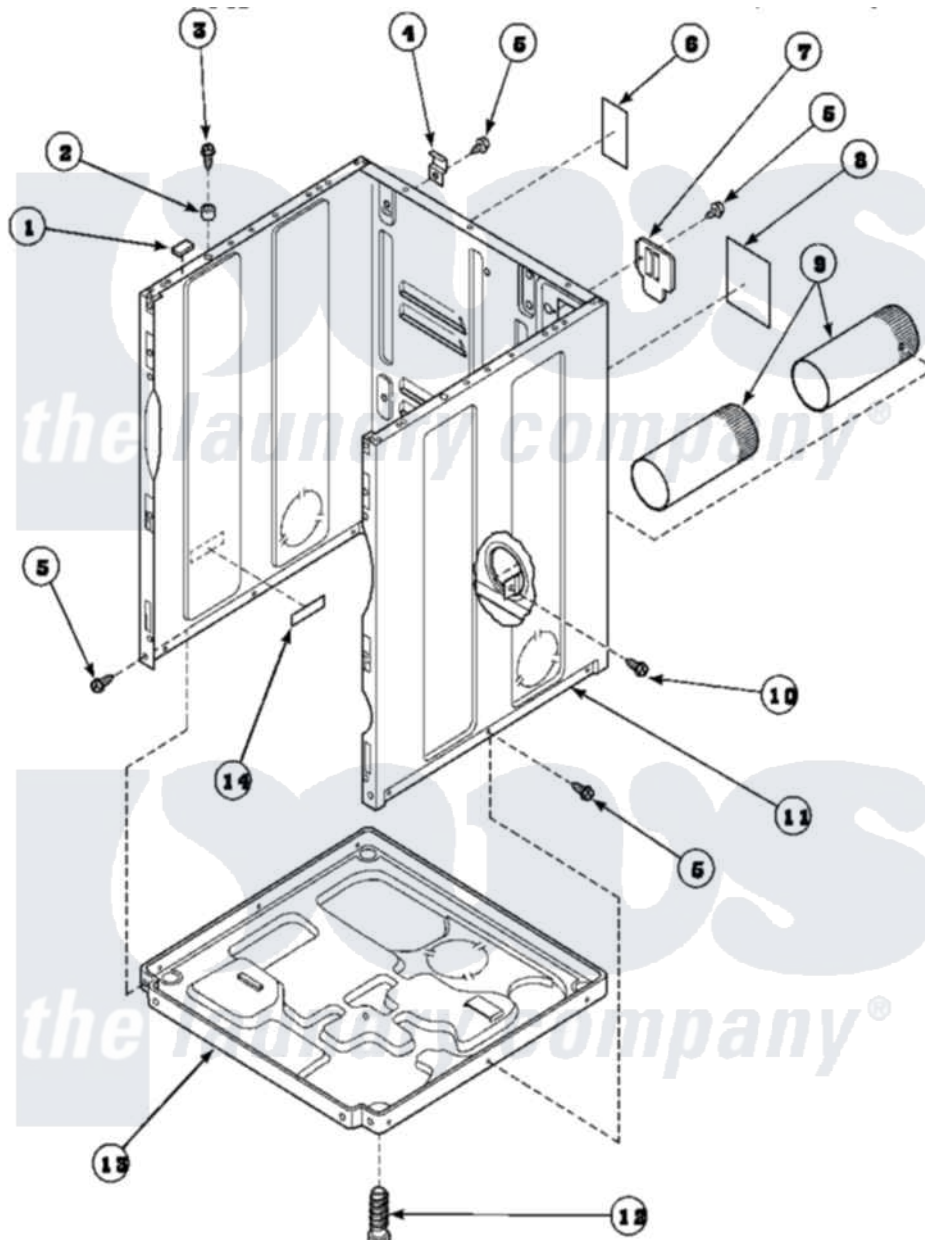

Amana AGM699W2 (BOM: PAGM699W2) 02 - CABINET, EXHAUST DUCT AND BASE

Amana Residential Amana AGM699W2 (BOM: PAGM699W2) Dryer Parts Diagram 02 - CABINET, EXHAUST DUCT AND BASE

Click on the part number to view part

Item	Original Part Number	Replaced By	Status	Part Description
1	Y56128			Pad, Bumper
2	56079	505187		Locator, Panel
3	32671	Y014874		Screw, Idler Arm And Sleeve
4	500003			Hinge, Top
5	33562	27001200		Screw
6	500670		Not Available	STICKER NG OR MIXED GA
7	500114	510903		Plate Access Panel
8	501289		Not Available	(ELECTRIC MODELS)
9	500064	505518		Duct, Exhaust
10	501668	503688		Screw, 10B-16 X .34 I
11	500001P		Not Available	(ADD LETTER BEFORE "P" IN PART
12	Y500101			Leg, Leveling
13	500070			Base, Dryer
14	61294		Not Available	(ELECTRIC MODELS)