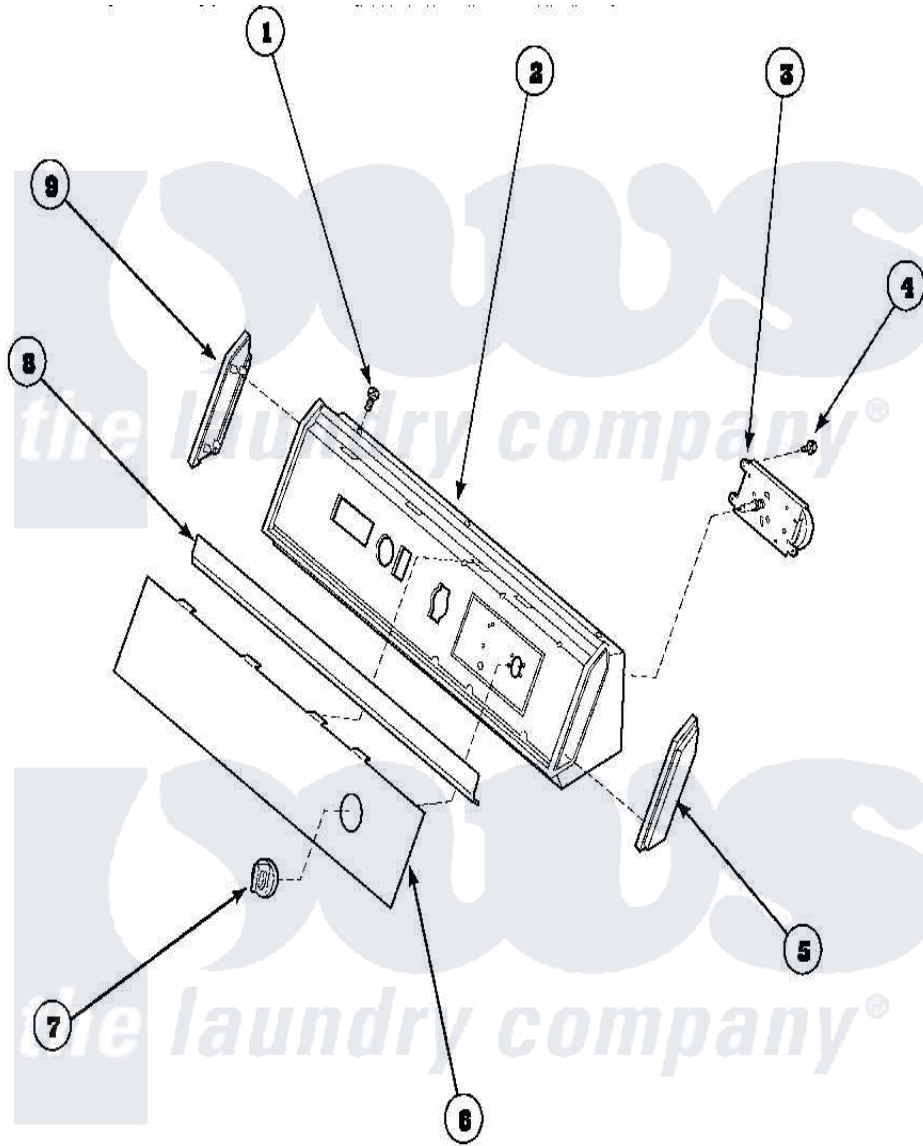

**Amana AGM699W2 (BOM: PAGM699W2) 05 - GRAPHIC PANEL,  
CONTROL HOOD AND CONTROLS**

Amana Residential Amana AGM699W2 (BOM: PAGM699W2) Dryer Parts Parts Diagram 05 - GRAPHIC PANEL,  
CONTROL HOOD AND CONTROLS  
Click on the part number to view part

Item	Original Part Number	Replaced By	Status	Part Description
1	32993		Not Available	SCREW, No.8ABX3/4 POZIDRI
"	31752		Not Available	SCREW, No.8ABX3/4 POZIDRI
2	62745	<a href="#">660966</a>		Switch-WL
"	59937		Not Available	ASSY, HOOD MTG
3	501881		Not Available	TIMER
4	501086	<a href="#">90767</a>		Screw, 8A X 3/8 HeX Washer Head Tapping
5	<a href="#">31248</a>			Cap, End-RH-Chrome
6	<a href="#">502202</a>			Panel, Graphics Black
7	62234		Not Available	ASSY, TIMER KNOB & SKIRT WHITE
"	62176		Not Available	ASSY, TIMER KNOB & SKIR
8	61849R		Not Available	TRIM, CONT PNL TOP
9	31249		Not Available	CAP, END-L.H.-CHROME