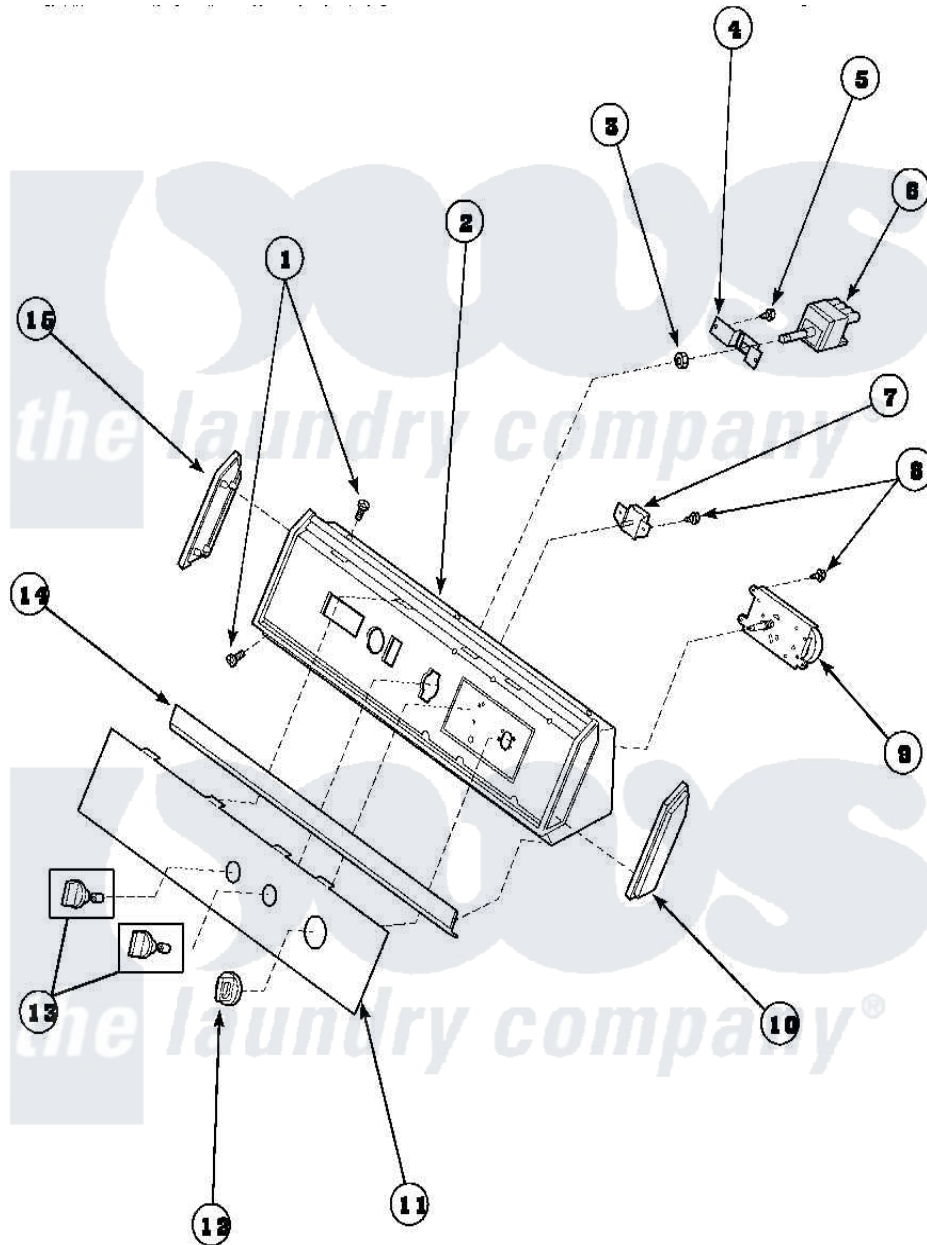

**Amana AGM699W2 (BOM: PAGM699W2) 06 - GRAPHIC PANEL,
CONTROL HOOD AND CONTROLS**

Amana Residential Amana AGM699W2 (BOM: PAGM699W2) Dryer Parts Parts Diagram 06 - GRAPHIC PANEL,
CONTROL HOOD AND CONTROLS
Click on the part number to view part

Item	Original Part Number	Replaced By	Status	Part Description
1	32993		Not Available	SCREW, No.8ABX3/4 POZIDRI
"	31752		Not Available	SCREW, No.8ABX3/4 POZIDRI
2	62745	660966		Switch-WL
"	59937		Not Available	ASSY, HOOD MTG
3	57584		Not Available	NUT
4	59704			Bracket, Switch Mount
5	31260			Screw, No.8 X 3/8 Ind H
6	Y61511		Not Available	SWITCH,FABRIC SELECTOR
7	500823			Signal, Rotary
8	501086	90767		Screw, 8A X 3/8 HeX Washer Head Tapping
9	502963			Timer, 3 Cycle
10	31248			Cap, End-RH-Chrome
11	502203		Not Available	PANEL, GRAPHICS GRAY