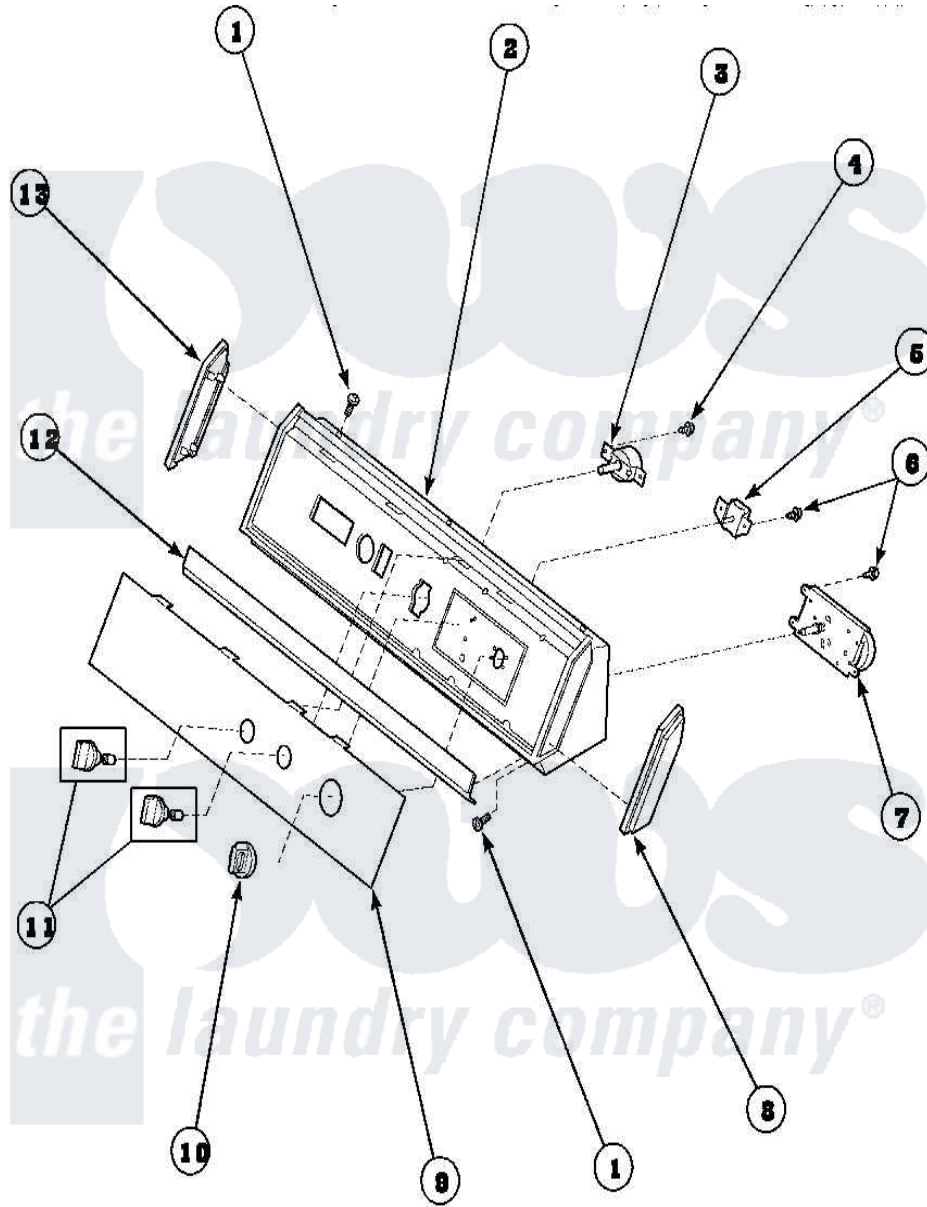

**Amana AGM699W2 (BOM: PAGM699W2) 07 - GRAPHIC PANEL,
CONTROL HOOD AND CONTROLS**

Amana Residential Amana AGM699W2 (BOM: PAGM699W2) Dryer Parts Parts Diagram 07 - GRAPHIC PANEL,
CONTROL HOOD AND CONTROLS
Click on the part number to view part

Item	Original Part Number	Replaced By	Status	Part Description
1	32993		Not Available	SCREW, No.8ABX3/4 POZIDRI
"	31752		Not Available	SCREW, No.8ABX3/4 POZIDRI
2	62745	660966		Switch-WL
"	59937		Not Available	ASSY, HOOD MTG
3	62173			Switch, Temperature Select
4	31260			Screw, No.8 X 3/8 Ind H
5	500823			Signal, Rotary
6	501086	90767		Screw, 8A X 3/8 HeX Washer Head Tapping
7	502967	502967P		Timer 5 Cycle Package
8	31248			Cap, End-RH-Chrome
9	502200	154089501		Control Electrical
"	502445		Not Available	PANEL, GRAPHICS WHITE
10	62234		Not Available	ASSY, TIMER KNOB & SKIRT

10	62204	Not Available	WHITE
"	62176	Not Available	ASSY,TIMER KNOB & SKIR
11	33610		Assembly, Knob-Rotary-Black
"	33688	36701W	Knob
12	61849R	Not Available	TRIM, CONT PNL TOP
13	31249	Not Available	CAP,END-L.H.-CHROME