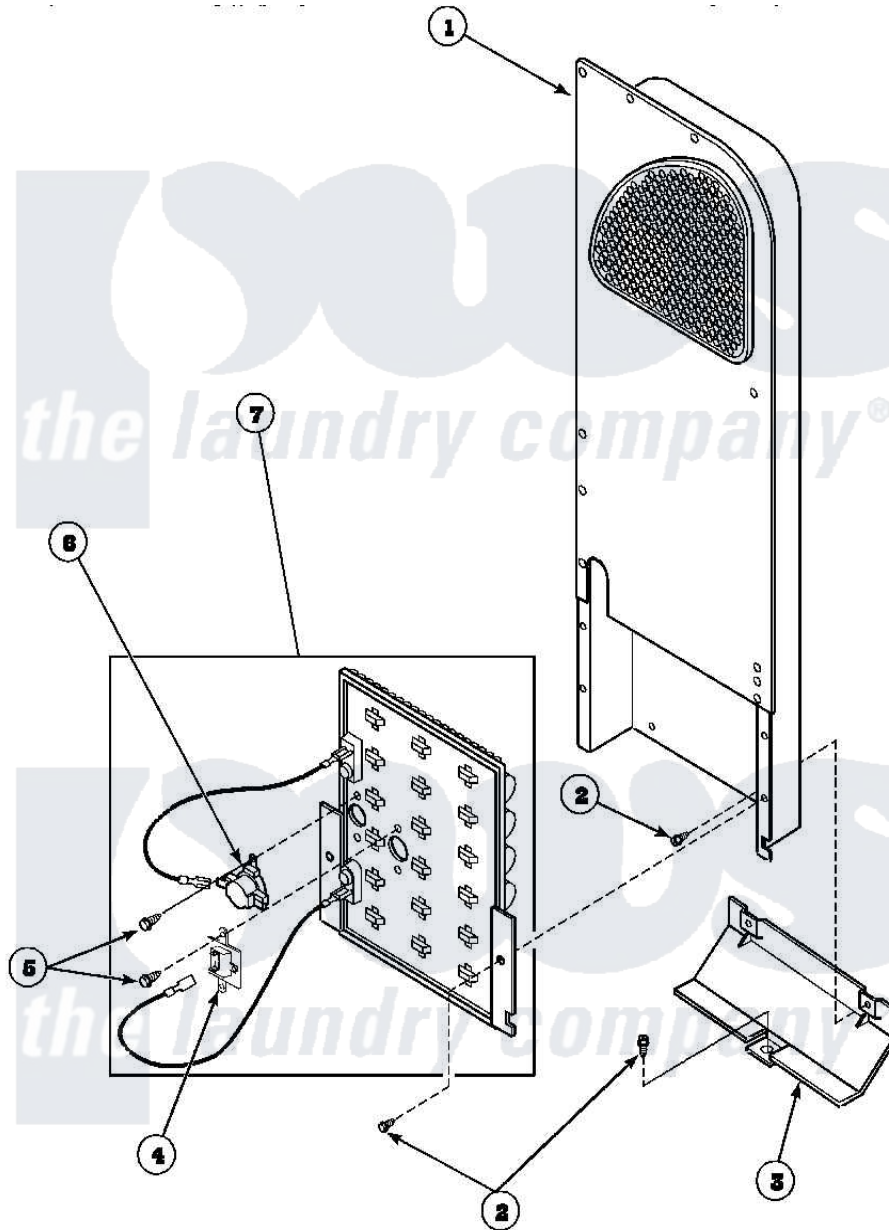

**Amana AGM699W2 (BOM: PAGM699W2) 08 - HEATER BOX ASSY
ORIGINALLY ON ELEC DRYER**

Amana Residential Amana AGM699W2 (BOM: PAGM699W2) Dryer Parts Parts Diagram 08 - HEATER BOX
ASSY ORIGINALLY ON ELEC DRYER
Click on the part number to view part

Item	Original Part Number	Replaced By	Status	Part Description
1	500179P	503605		Assembly, Heater Duct
2	501668	503688		Screw, 10B-16 X .34 I
3	60952		Not Available	SHIELD,HEAT DUCT
4	62600	40113801		Fuse, Thermal
5	23222	3177991		Screw
6	Y62641	W10116735		Thermistor-Fix
7	61928			Heater Assembly 208V
"	61927			Heater Assembly