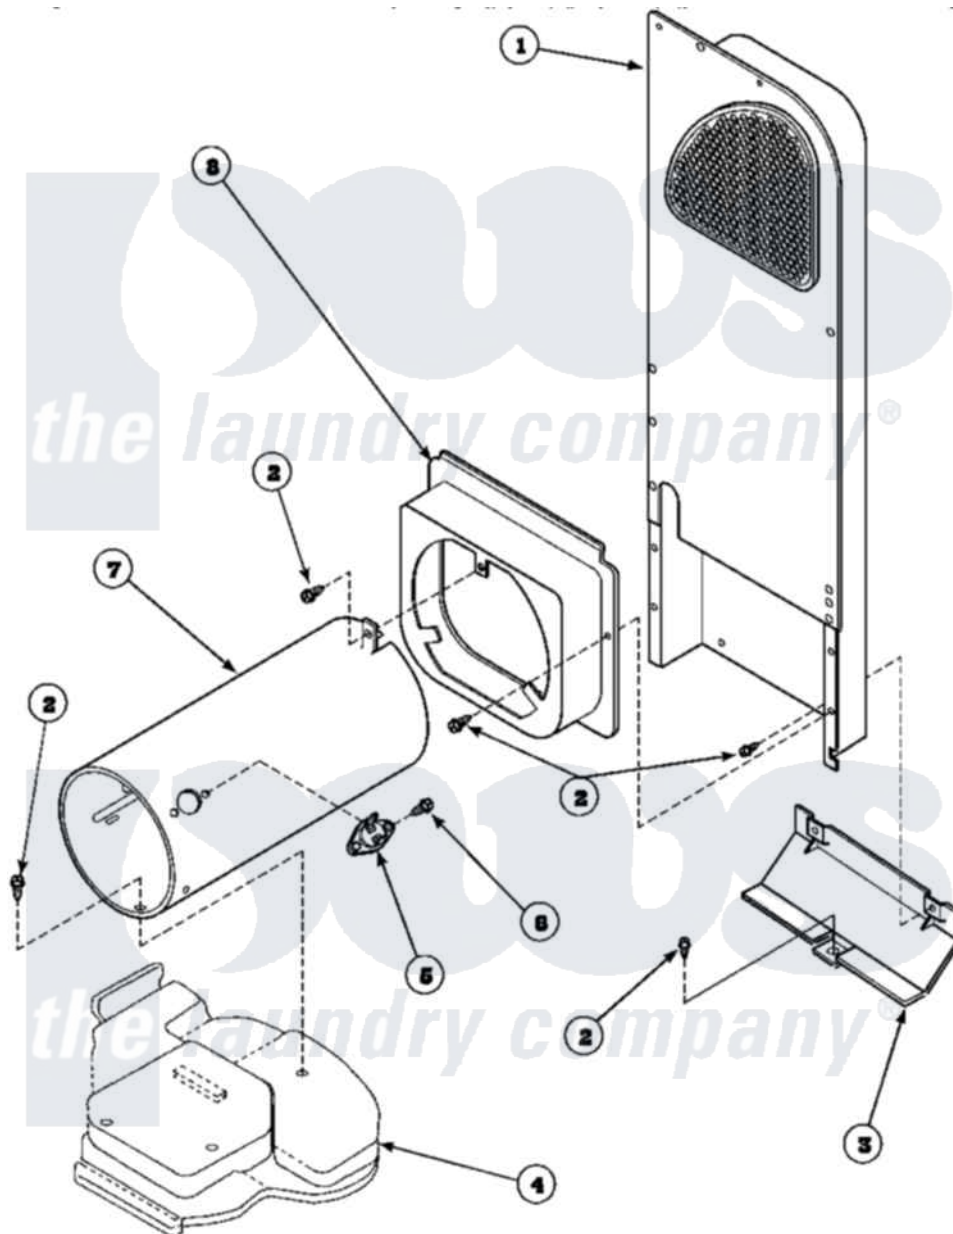

**Amana AGM699W2 (BOM: PAGM699W2) 09 - HEATER BOX ASSY
ORIGINALLY ON GAS DRYER**

Amana [Residential Amana AGM699W2 \(BOM: PAGM699W2\) Dryer Parts](#) Parts Diagram 09 - HEATER BOX ASSY ORIGINALLY ON GAS DRYER
Click on the part number to view part

Item	Original Part Number	Replaced By	Status	Part Description
1	500179P	503605		Assembly, Heater Duct
2	501668	503688		Screw, 10B-16 X .34 I
3	60952		Not Available	SHIELD,HEAT DUCT
4	500070			Base, Dryer
5	Y61886			Thermostat, Limit-Blk
6	51782		Not Available	SCREW, 6B-20X5/16
7	61974		Not Available	BURNER HOUSING
8	500122	510101		Shroud Heat Duct