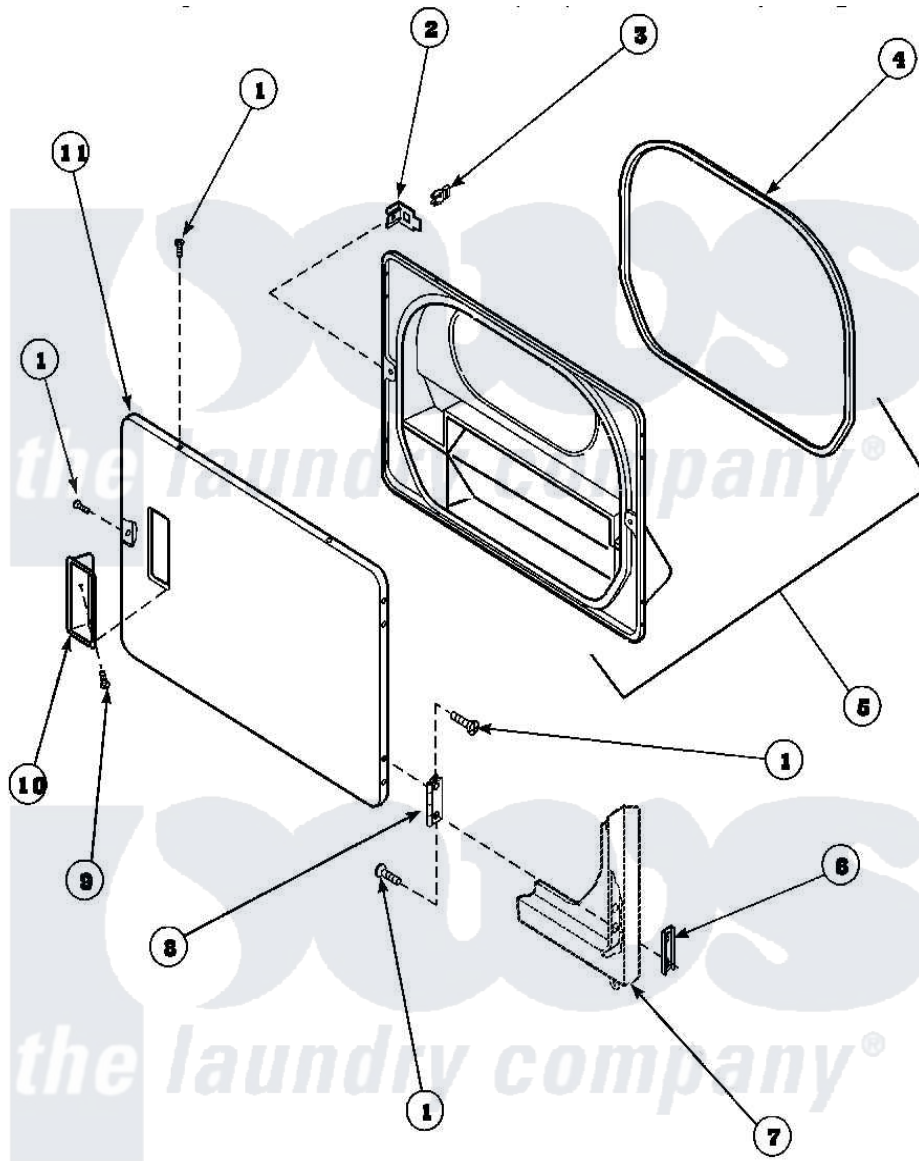

# Amana AGM699W2 (BOM: PAGM699W2) 11 - LOADING DOOR

Amana [Residential Amana AGM699W2 \(BOM: PAGM699W2\) Dryer Parts](#) Parts Diagram 11 - LOADING DOOR  
 Click on the part number to view part

Item	Original Part Number	Replaced By	Status	Part Description
1	<a href="#">500226</a>			Screw, 8b-16 x 5/8 Tap
2	500223	<a href="#">40116201</a>		Bracket, Door Strike
3	500039	<a href="#">510181</a>		Strike Doormetal
4	500200		Not Available	SEAL, DOOR
5	500199		Not Available	ASSY, LINER & SEAL
6	<a href="#">500236</a>			Clip, Door Hinge Mount
7	500033		Not Available	FRONT PANEL
8	500041	<a href="#">Y503676</a>		Hinge, Door And Top
9	500297	<a href="#">8281236</a>		Screw
10	500042		Not Available	DOOR PULL
11	<a href="#">500040</a>			Outer Door Panel
NI	500035		Not Available	COMPLETE LOADING DOOR ASSEMBLY