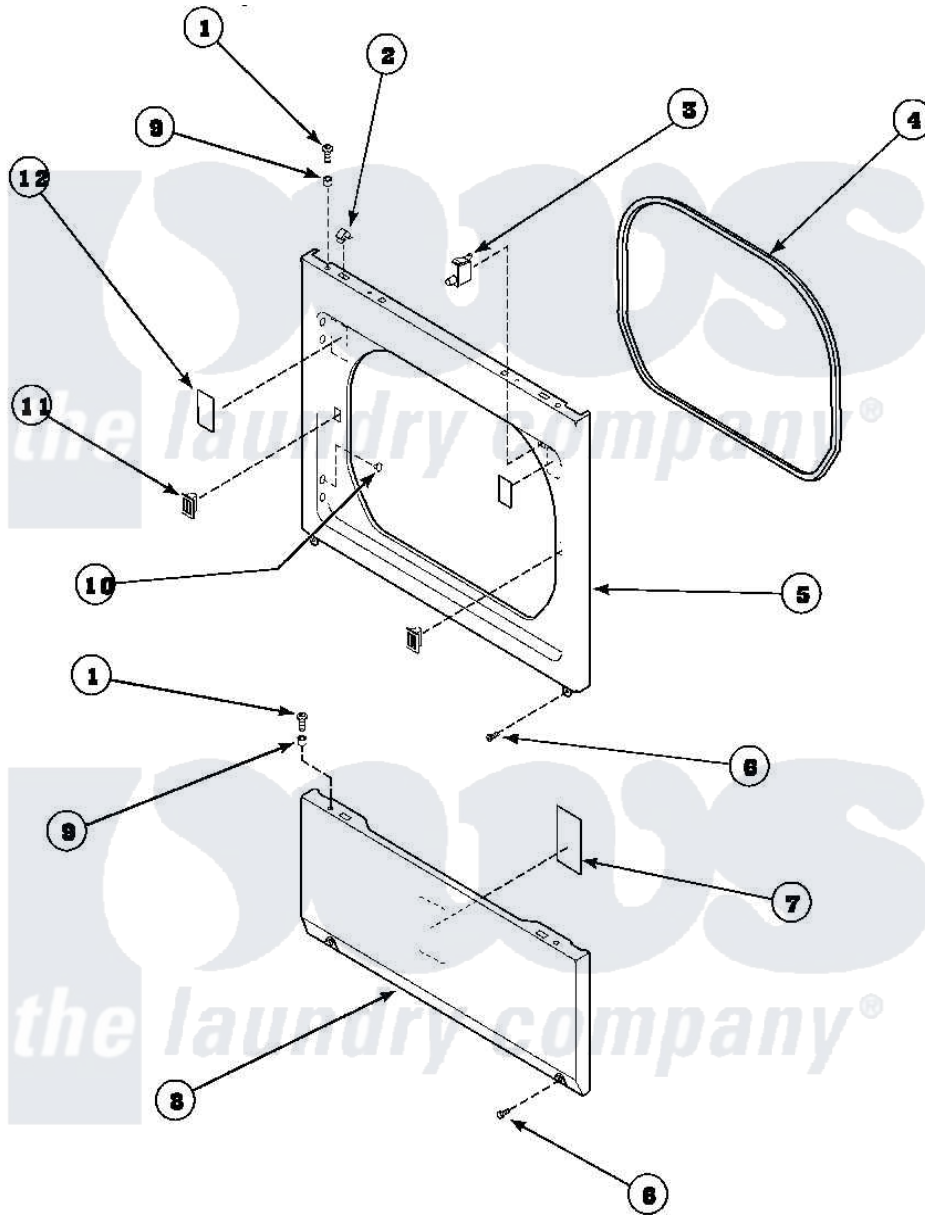

Amana AGM699W2 (BOM: PAGM699W2) 12 - LOWER ACCESS PANEL, FRONT PANEL AND SEAL

Amana Residential Amana AGM699W2 (BOM: PAGM699W2) Dryer Parts Parts Diagram 12 - LOWER ACCESS PANEL, FRONT PANEL AND SEAL
 Click on the part number to view part

Item	Original Part Number	Replaced By	Status	Part Description
1	32671	Y014874		Screw, Idler Arm And Sleeve
2	28835	22001650		Fastener, Spring
3	Y62872	W10169313		Switch-Dor
4	500034			Seal, Front Panel
5	500033		Not Available	FRONT PANEL
6	33562	27001200		Screw
7	500670		Not Available	STICKER NG OR MIXED GA
8	500044		Not Available	LOWER ACCESS PANEL
9	56079	505187		Locator, Panel
10	500227	505295		Screw, No.8ab-16 x 3/4 PH
11	54660	LA-1003		Door Catch Kit
12	500281		Not Available	STICKER