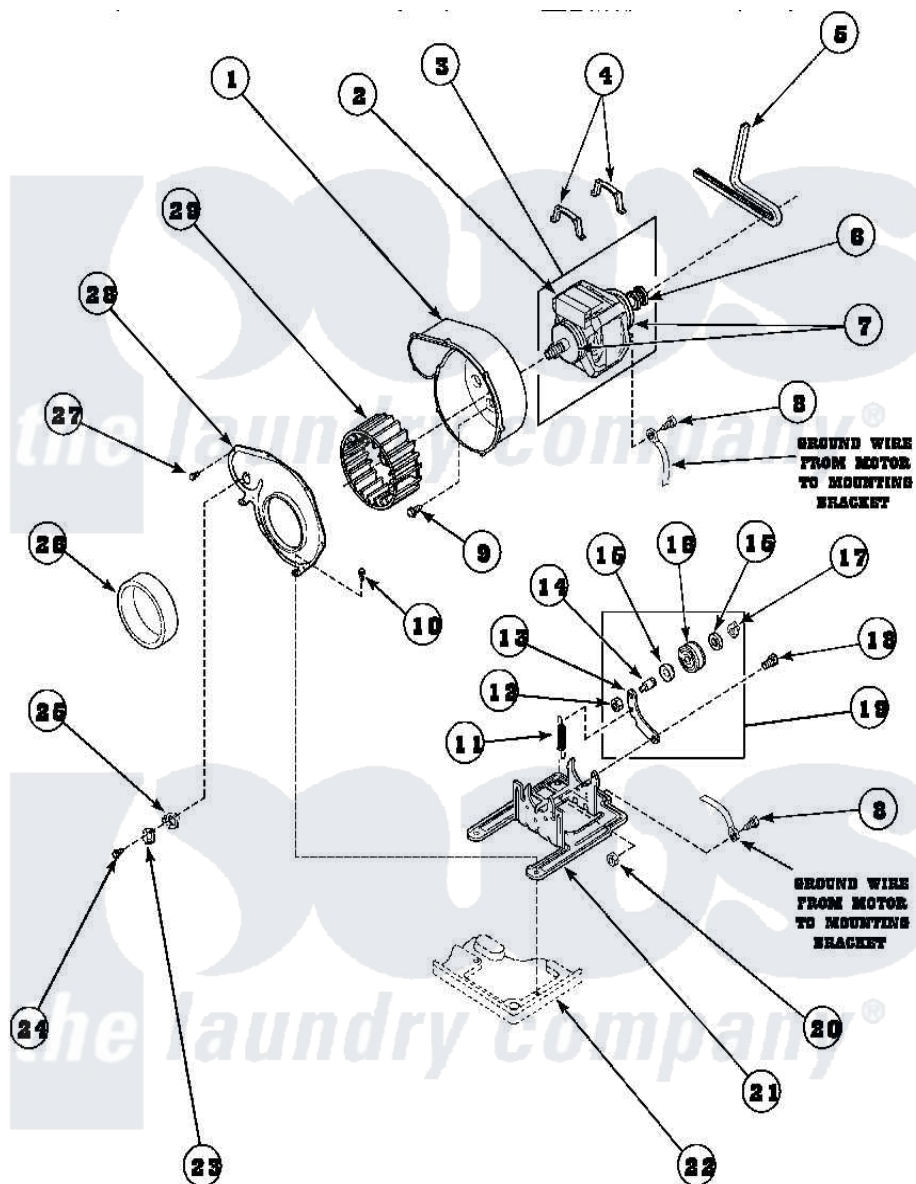

Amana AGM699W2 (BOM: PAGM699W2) 14 - MOTOR, EXHAUST FAN AND BELT

Amana Residential Amana AGM699W2 (BOM: PAGM699W2) Dryer Parts Parts Diagram 14 - MOTOR, EXHAUST FAN AND BELT

Click on the part number to view part

Item	Original Part Number	Replaced By	Status	Part Description
1	56020			Housing, Blower
2	501218		Not Available	MOTOR SWITCH (DOES NOT INCLUDE THERMAL PROT
3	501211	2200376		Motor
4	Y58047	660658		Clamp, Motor Mounting 343481 685441
5	59174	40111201		Belt, Cylinder
6	500011			Pulley, Motor
7	590P3			Motor Hub Ring Kit
8	20530			Screw, 10-24 x 3/8 Hex
9	501668	503688		Screw, 10B-16 X .34 I
10	33562	27001200		Screw
11	56076			Spring, Idler
12	56156	358160		Nut
13	500910	37001144		Assembly- Idler

14	56461		Shaft
15	52549		Washer, 501 ID X3/4 Odx
16	Y54414		Assembly, Wheel And Bearing
17	23748		Ring, Retaining
18	500824		Screw, 1/4-20 Unc Hex
19	500269	37001287	Assembly, Idler Lever/Shaft/Pulley
20	52566	27001225	Nut, Jam Mid Lock 1/4-20
21	500822	503613	Mount, Motor
22	500070		Base, Dryer
23	Y61372		Thermostat
"	503551		Thermostat, Cycling
"	56410		Thermostat
24	23222	3177991	Screw
"	Y33561	489464	Screw
25	61401	61623	Thermostat, Heater-BR
26	500313		Seal, Blower Housing
27	31260		Screw, No.8 X 3/8 Ind H
28	500078	511969P	Kit Blower Housing And Cover
29	56000	510139P	Assembly Blower Fan Package