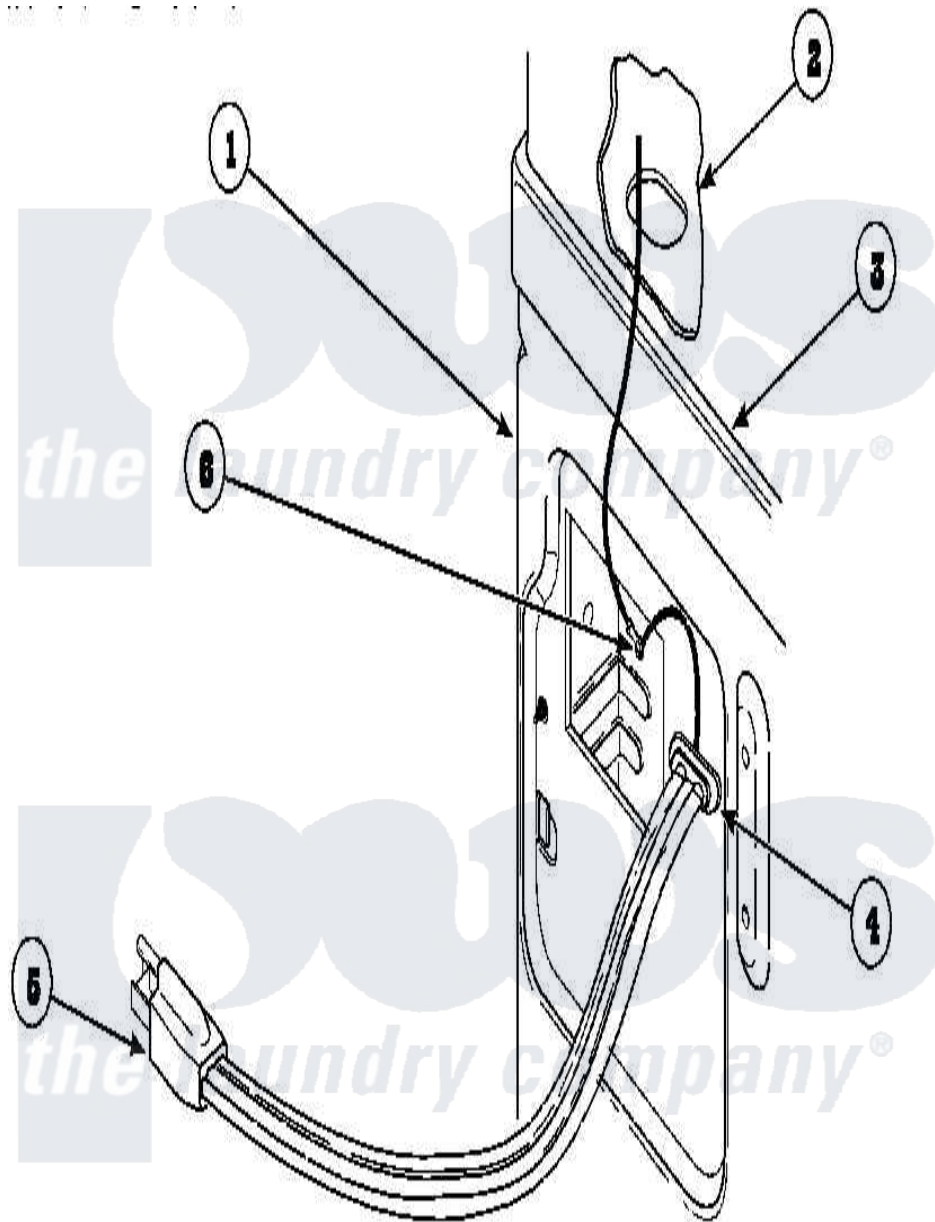

Amana AGM699W2 (BOM: PAGM699W2) 15 - POWER CORDS

Amana [Residential Amana AGM699W2 \(BOM: PAGM699W2\) Dryer Parts](#) Parts Diagram 15 - POWER CORDS
 Click on the part number to view part

Item	Original Part Number	Replaced By	Status	Part Description
1	500001P		Not Available	(ADD LETTER BEFORE "P" IN PART
2	500343		Not Available	PANEL, BACK(HOME HOOD)
3	500085P		Not Available	(ADD LETTER L-L, W-W TO PART N
4	21903	211881		Grommet, Cord Part Not Used- Gas Models Only
5	Y56222	27001142		Cord, Power
6	501668	503688		Screw, 10B-16 X .34 I
"	20530			Screw, 10-24 x 3/8 Hex