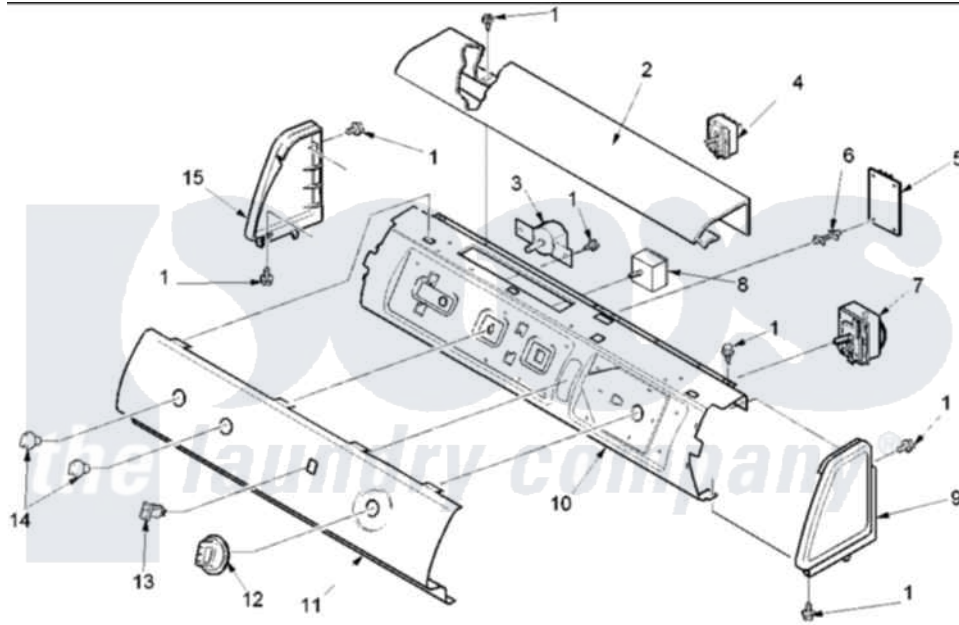

Amana ALE230RAW (BOM: PALE230RAW) 02 - CONTROL PANEL

Amana Residential Amana ALE230RAW (BOM: PALE230RAW) Dryer Parts Parts Diagram 02 - CONTROL PANEL
 Click on the part number to view part

Item	Original Part Number	Replaced By	Status	Part Description
2	503674W			Cover, Top
3	40084101			Switch, Fab Sel-3 Position
7	40112501	R0000408		Kit-Dryer
9	40012701W		Not Available	ENDCAP (RT-WHT)
10	40039610			Panel, Support
11	40071701W			Panel, Graphic
12	40013601W	37001064		Knob- Time
14	40013402W	37001065		Knob- Sele
15	40012702W			Endcap