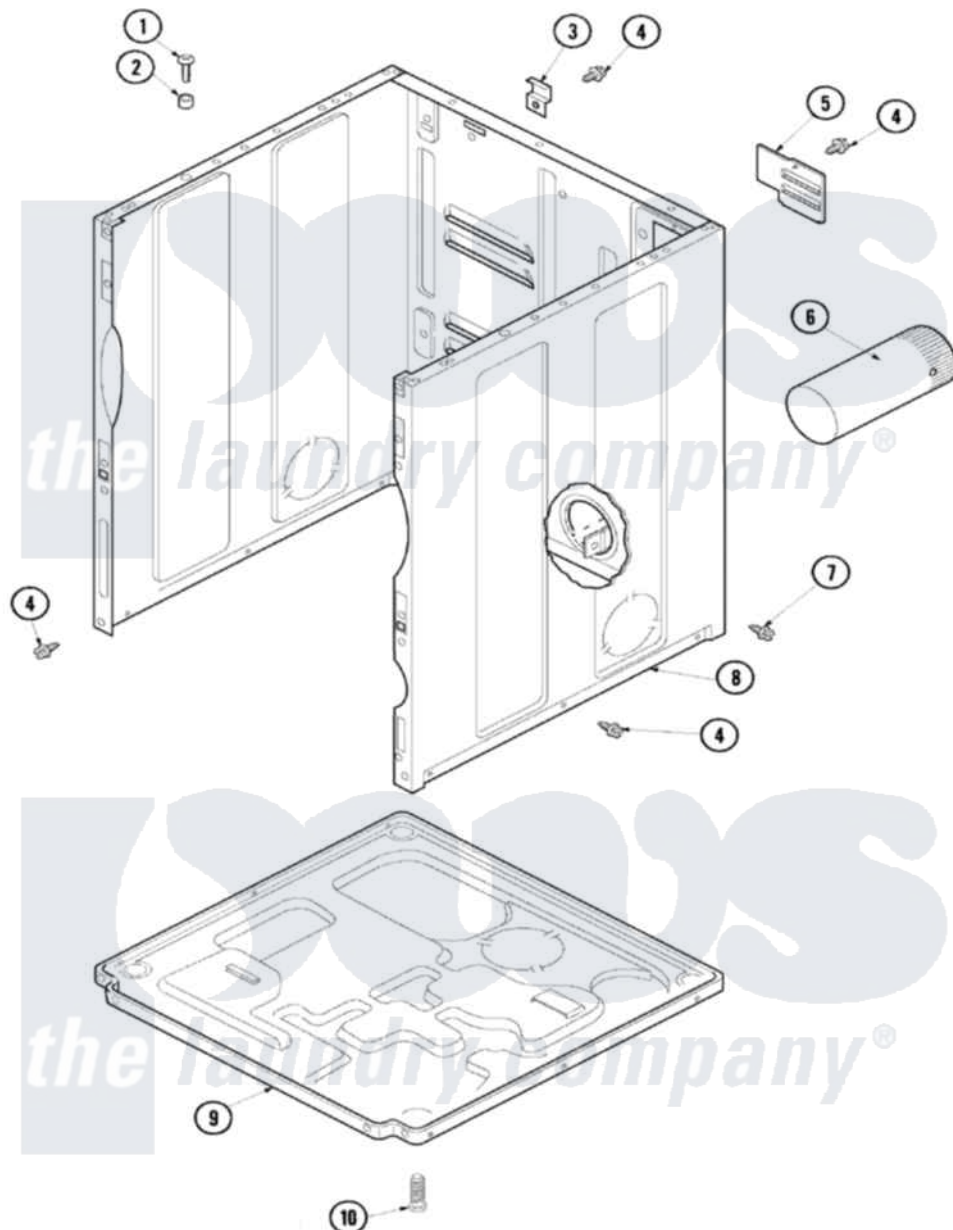

# Amana ALE230RCW 01 - CABINET & BASE

Amana [Residential Amana ALE230RCW Dryer Parts](#) Parts Diagram 01 - CABINET & BASE  
 Click on the part number to view part

Item	Original Part Number	Replaced By	Status	Part Description
1	32671	<a href="#">Y014874</a>		Screw, Idler Arm And Sleeve
2	<a href="#">505187</a>			Locator, Panel
3	<a href="#">500003</a>			Hinge, Top
4	503661	<a href="#">27001200</a>		Screw
5	500114	<a href="#">510903</a>		Plate Access Panel
6	<a href="#">505518</a>			Duct, Exhaust
7	<a href="#">503688</a>			Screw, 10B-16 X .34 I
8	40076402WP	<a href="#">37001284</a>		Cabinet As Pack
9	<a href="#">500070</a>			Base, Dryer
10	<a href="#">Y500101</a>			Leg, Leveling