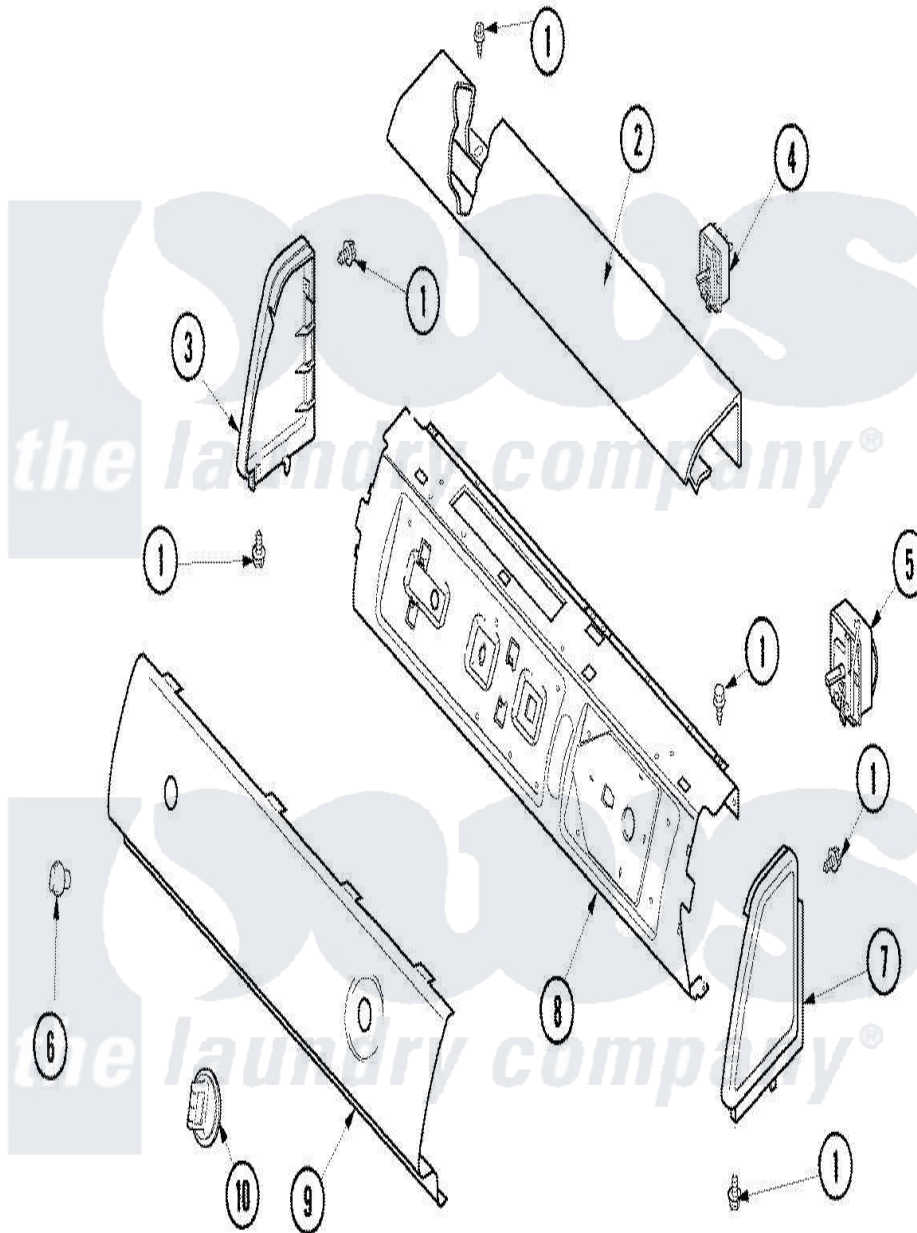

# Amana ALE230RCW 02 - CONTROL PANEL

Amana Residential Amana ALE230RCW Dryer Parts Parts Diagram 02 - CONTROL PANEL  
 Click on the part number to view part

Item	Original Part Number	Replaced By	Status	Part Description
1	501086	<a href="#">90767</a>		Screw, 8A X 3/8 HeX Washer Head Tapping
2	<a href="#">503674W</a>			Cover, Top
3	<a href="#">40012702W</a>			Endcap
"	501086	<a href="#">90767</a>		Screw, 8A X 3/8 HeX Washer Head Tapping
4	<a href="#">40084101</a>			Switch, Fab Sel-3 Position
5	<a href="#">37001019</a>			Timer
"	40112501	<a href="#">R0000408</a>		Kit-Dryer
6	40013402W	<a href="#">37001065</a>		Knob- Sele
7	40012701W		Not Available	ENDCAP (RT-WHT)
"	501086	<a href="#">90767</a>		Screw, 8A X 3/8 HeX Washer Head Tapping
8	<a href="#">40039610</a>			Panel, Support
9	<a href="#">40071701W</a>			Panel, Graphic
10	40013601W	<a href="#">37001064</a>		Knob- Time