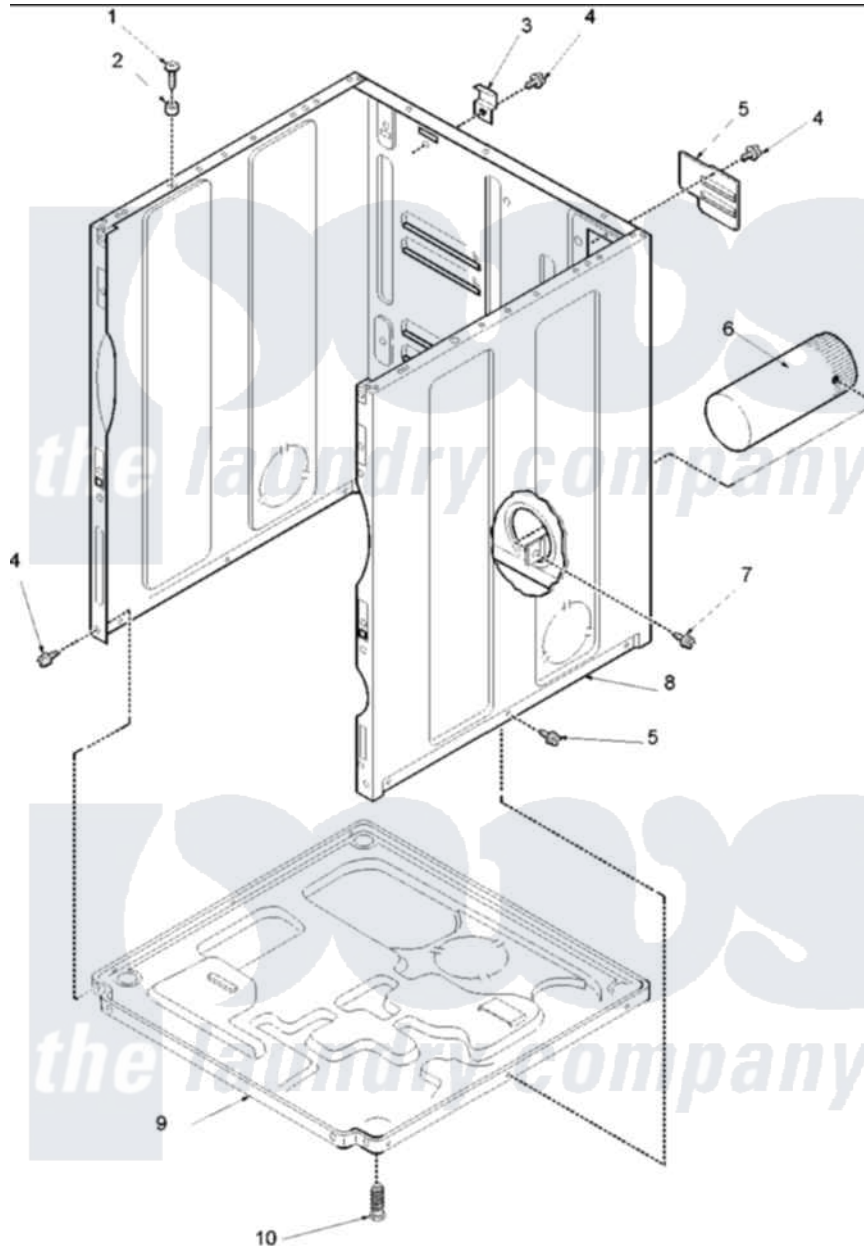

Amana ALE230RCW (BOM: PALE230RCW) 01 - CABINET AND BASE

Amana Residential Amana ALE230RCW (BOM: PALE230RCW) Dryer Parts Parts Diagram 01 - CABINET AND BASE

Click on the part number to view part

Item	Original Part Number	Replaced By	Status	Part Description
2	505187			Locator, Panel
3	500003			Hinge, Top
5	500114	510903		Plate Access Panel
6	505518			Duct, Exhaust
8	40076402W	37001284		Cabinet As Pack
9	500070			Base, Dryer
10	Y500101			Leg, Leveling