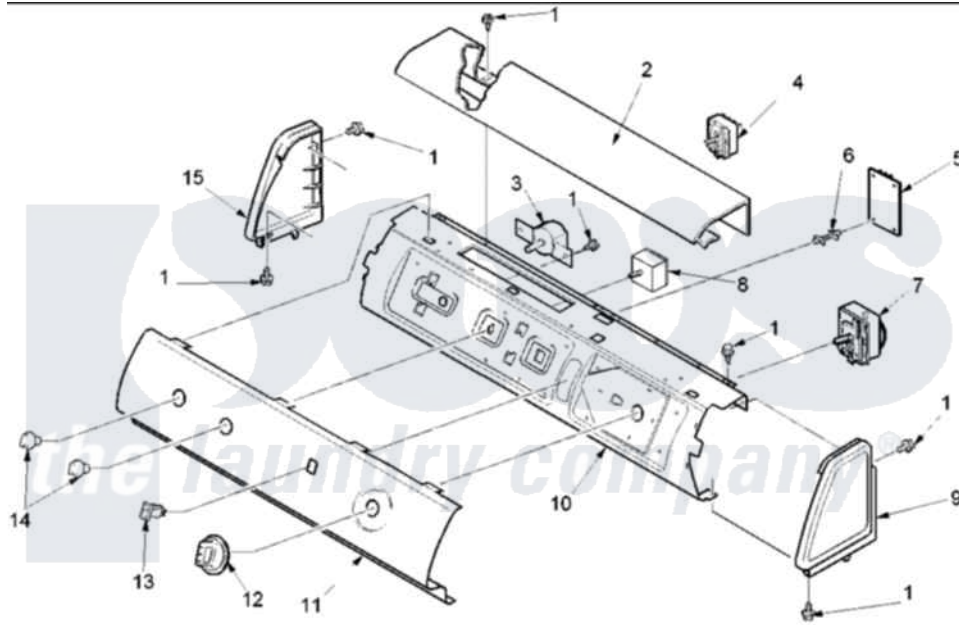

Amana ALE230RCW (BOM: PALE230RCW) 02 - CONTROL PANEL

Amana Residential Amana ALE230RCW (BOM: PALE230RCW) Dryer Parts Parts Diagram 02 - CONTROL PANEL
 Click on the part number to view part

Item	Original Part Number	Replaced By	Status	Part Description
2	503674W			Cover, Top
3	40084101			Switch, Fab Sel-3 Position
7	40112501	R0000408		Kit-Dryer
9	40012701W		Not Available	ENDCAP (RT-WHT)
10	40039610			Panel, Support
11	40071701W			Panel, Graphic
12	40013601W	37001064		Knob- Time
14	40013402W	37001065		Knob- Sele
15	40012702W			Endcap