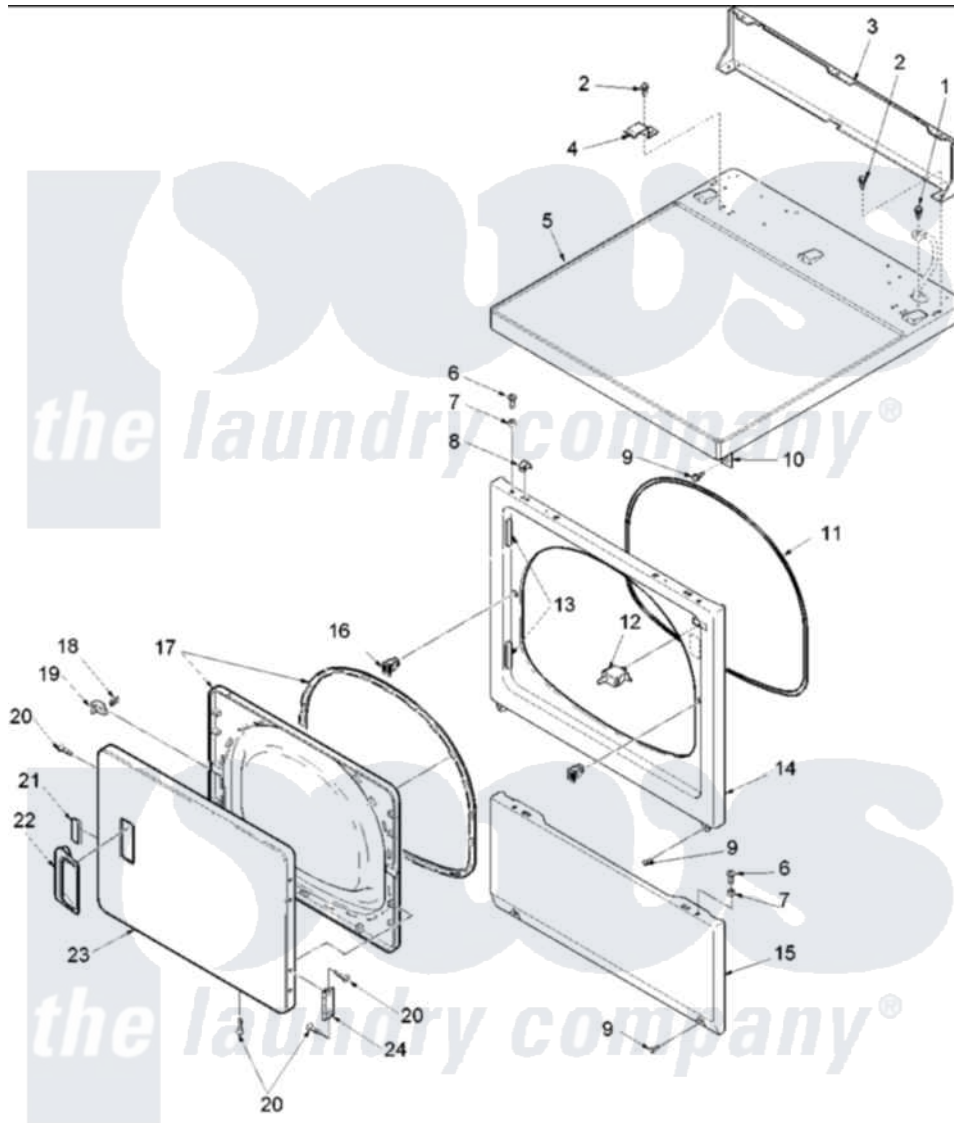

# Amana ALE230RCW (BOM: PALE230RCW) 03 - DOOR AND FRONT, ACCESS, AND TOP PANEL

Amana Residential Amana ALE230RCW (BOM: PALE230RCW) Dryer Parts Parts Diagram 03 - DOOR AND FRONT, ACCESS, AND TOP PANEL  
 Click on the part number to view part

Item	Original Part Number	Replaced By	Status	Part Description
3	500343		Not Available	PANEL,BACK(HOME HOOD)
4	<a href="#">Y503876</a>			Clip, Hold Down
5	40070201W	<a href="#">37001027</a>		Panel, Top
8	56080	<a href="#">22001650</a>		Fastener, Spring
10	500084	<a href="#">40130801</a>		Bracket, Top Mount
11	504005	<a href="#">511056</a>		Seal Front Panel
12	Y504570	<a href="#">W10169313</a>		Switch-Dor
13	<a href="#">503126</a>			Plug, Hinge Hole
14	503639W	<a href="#">503656WP</a>		Panel, Front
15	40045302W	<a href="#">40045301WP</a>		Panel, Access
16	54660	<a href="#">LA-1003</a>		Door Catch Kit
17	503643W	<a href="#">37001028</a>		Seal And Liner, Assembly
18	500039	<a href="#">510181</a>		Strike Doormetal
19	500223	<a href="#">40116201</a>		Bracket, Door Strike
21	<a href="#">505328</a>			Wedge, Door Handle