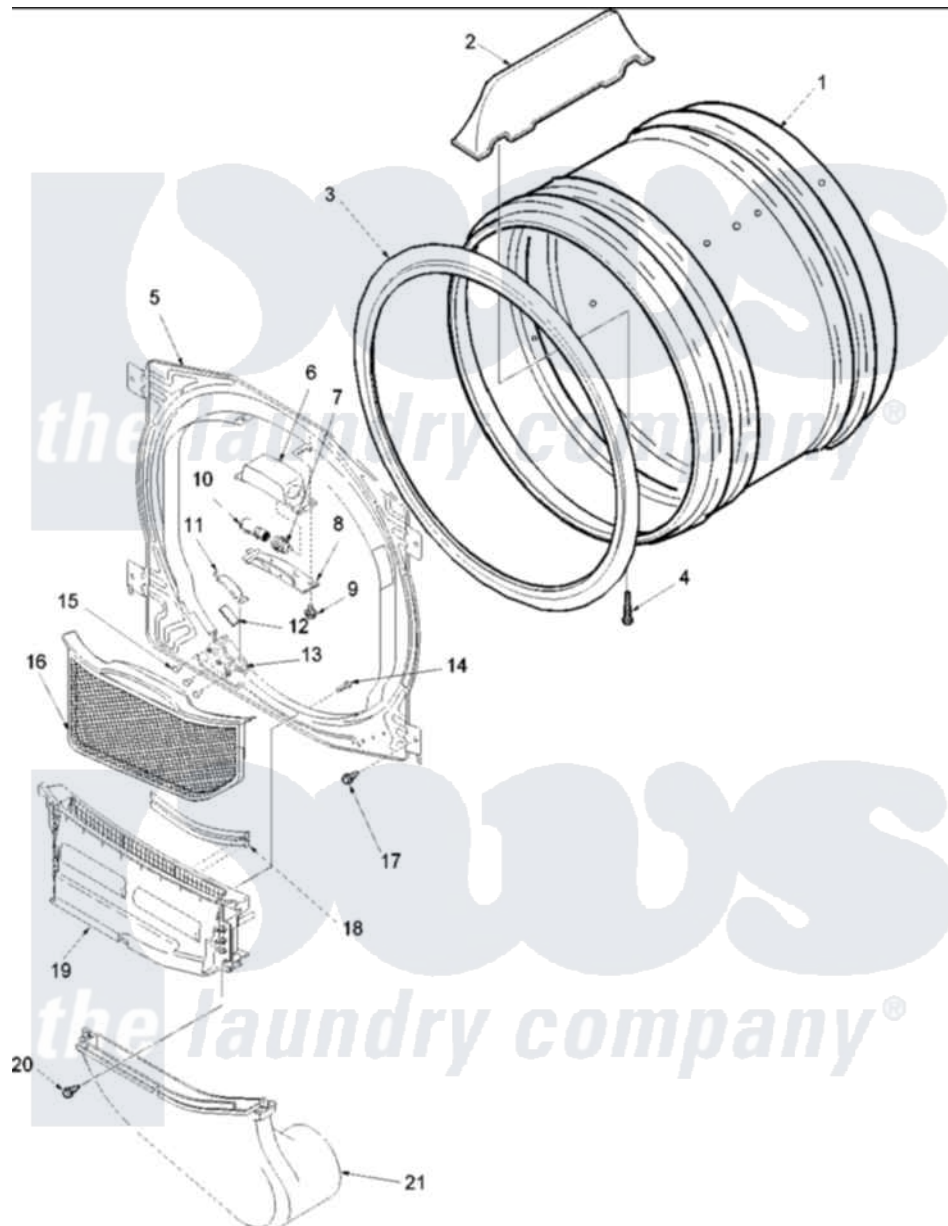

Amana ALE230RCW (BOM: PALE230RCW) 04 - FRONT BULKHEAD, AIR DUCT & CYLINDER

Amana Residential Amana ALE230RCW (BOM: PALE230RCW) Dryer Parts Parts Diagram 04 - FRONT BULKHEAD, AIR DUCT & CYLINDER
 Click on the part number to view part

Item	Original Part Number	Replaced By	Status	Part Description
1	503657W	504467WP		Cylinder Assembly
2	503703	12002559		Baffle Kit
3	501801	37001132		Seal, Cylinder
4	Y62588			Screw, 10BT-12 X 1 Tap
5	505059WP	503756W		Assembly, Blkhd Front CO
11	Y501676	37001298		Glide- Dry
12	500092	510189		Pad Felt
13	37001036			Bracket, Cylinder Glide
15	37001031	3370225		Screw
16	Y503627	37001142		Filter, Lint
19	505528	37001141		Air Duct Assembly
21	Y503626	37001141		Air Duct Assembly